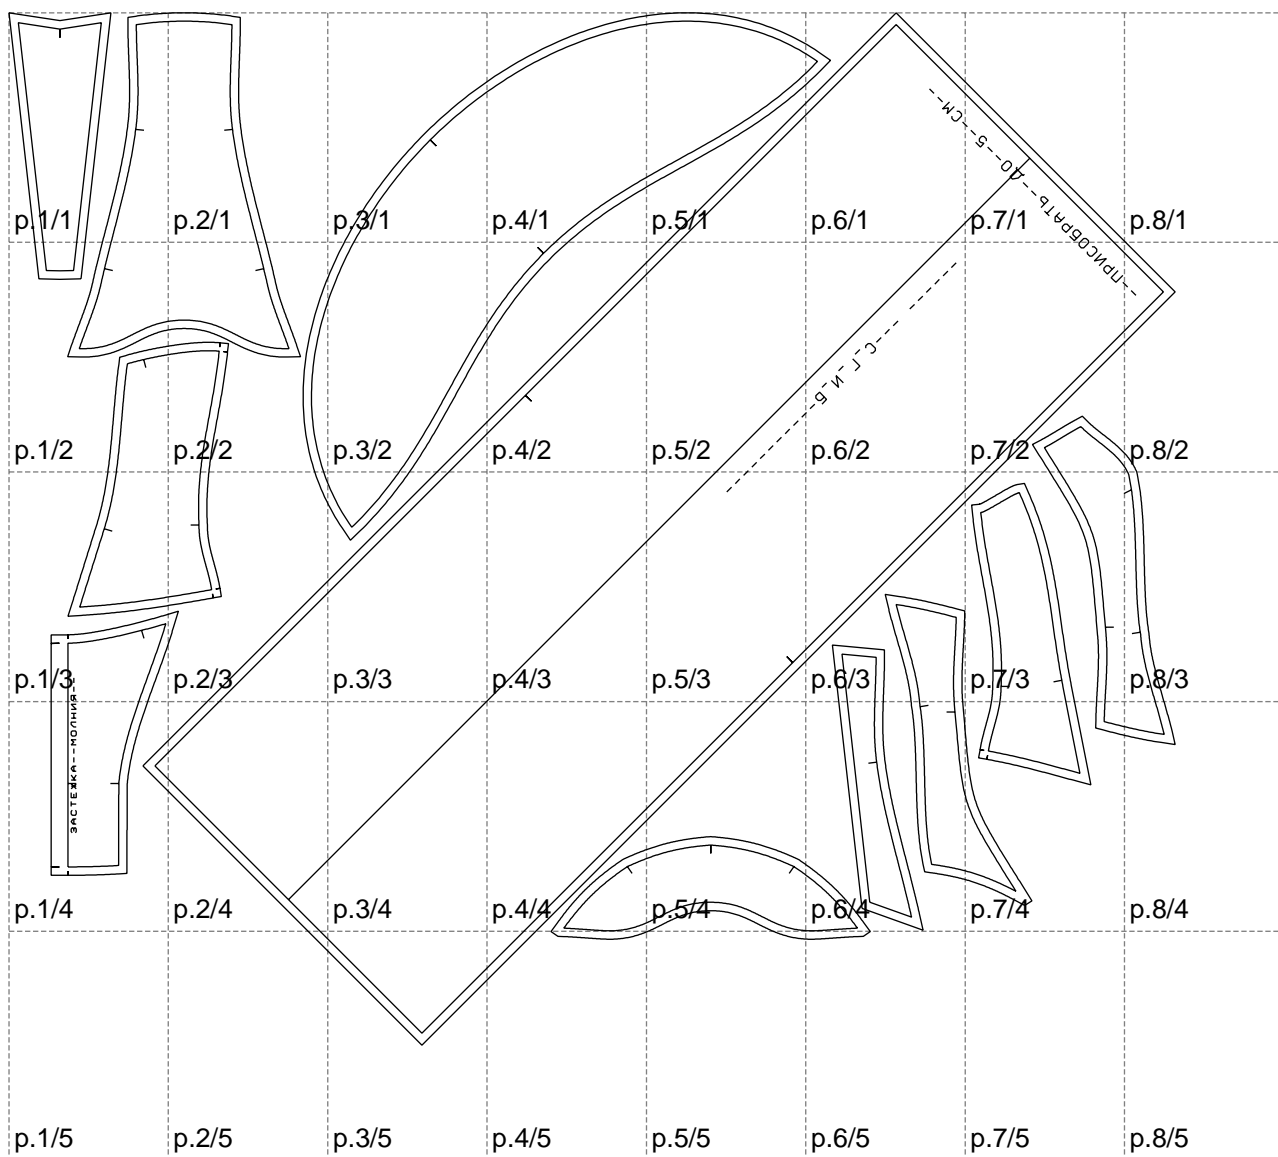

Not for print

Paper size: A4, size:1388.94 x1229.28 mm

# Example

size:1448.72 x635.78 mm

Maneken =1 ver.0

rz\_1=170

rz\_16=88

rz\_17=75.6

rz\_18=67.6

rz\_19=96

rz\_20=94.6

---

. . . . .  
. . . . .  
. . . . .