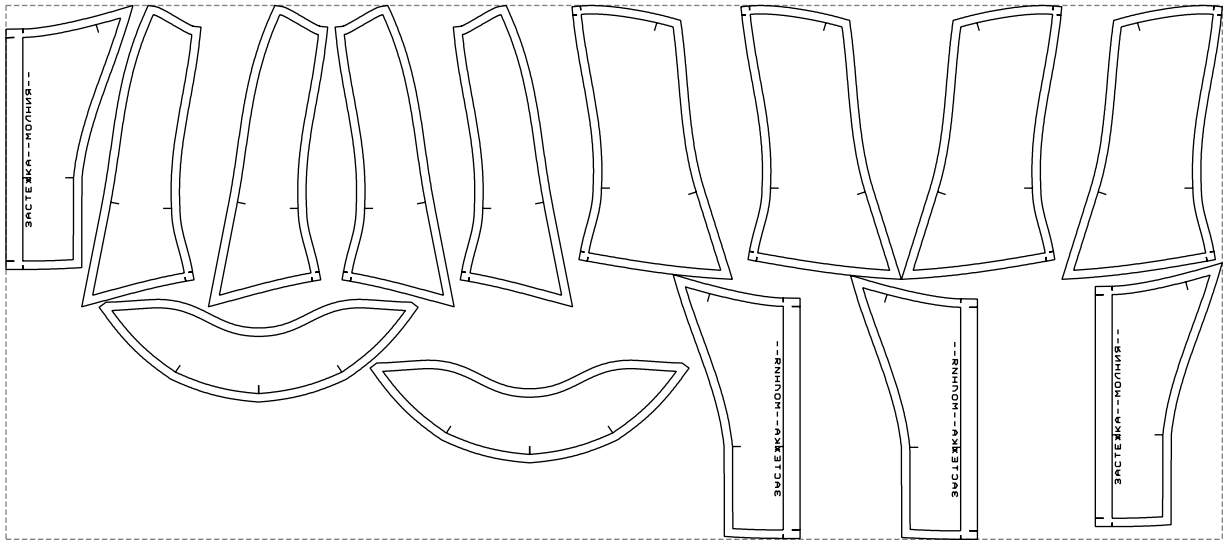

Not for print

Paper size: A4, size:1388.94 x1229.28 mm

# Example

size:1448.72 x635.78 mm

Maneken =1 ver.0

rz\_1=170

rz\_16=88

rz\_17=75.6

rz\_18=67.6

rz\_19=96

rz\_20=94.6

---

. . . . .  
. . . . .  
. . . . .