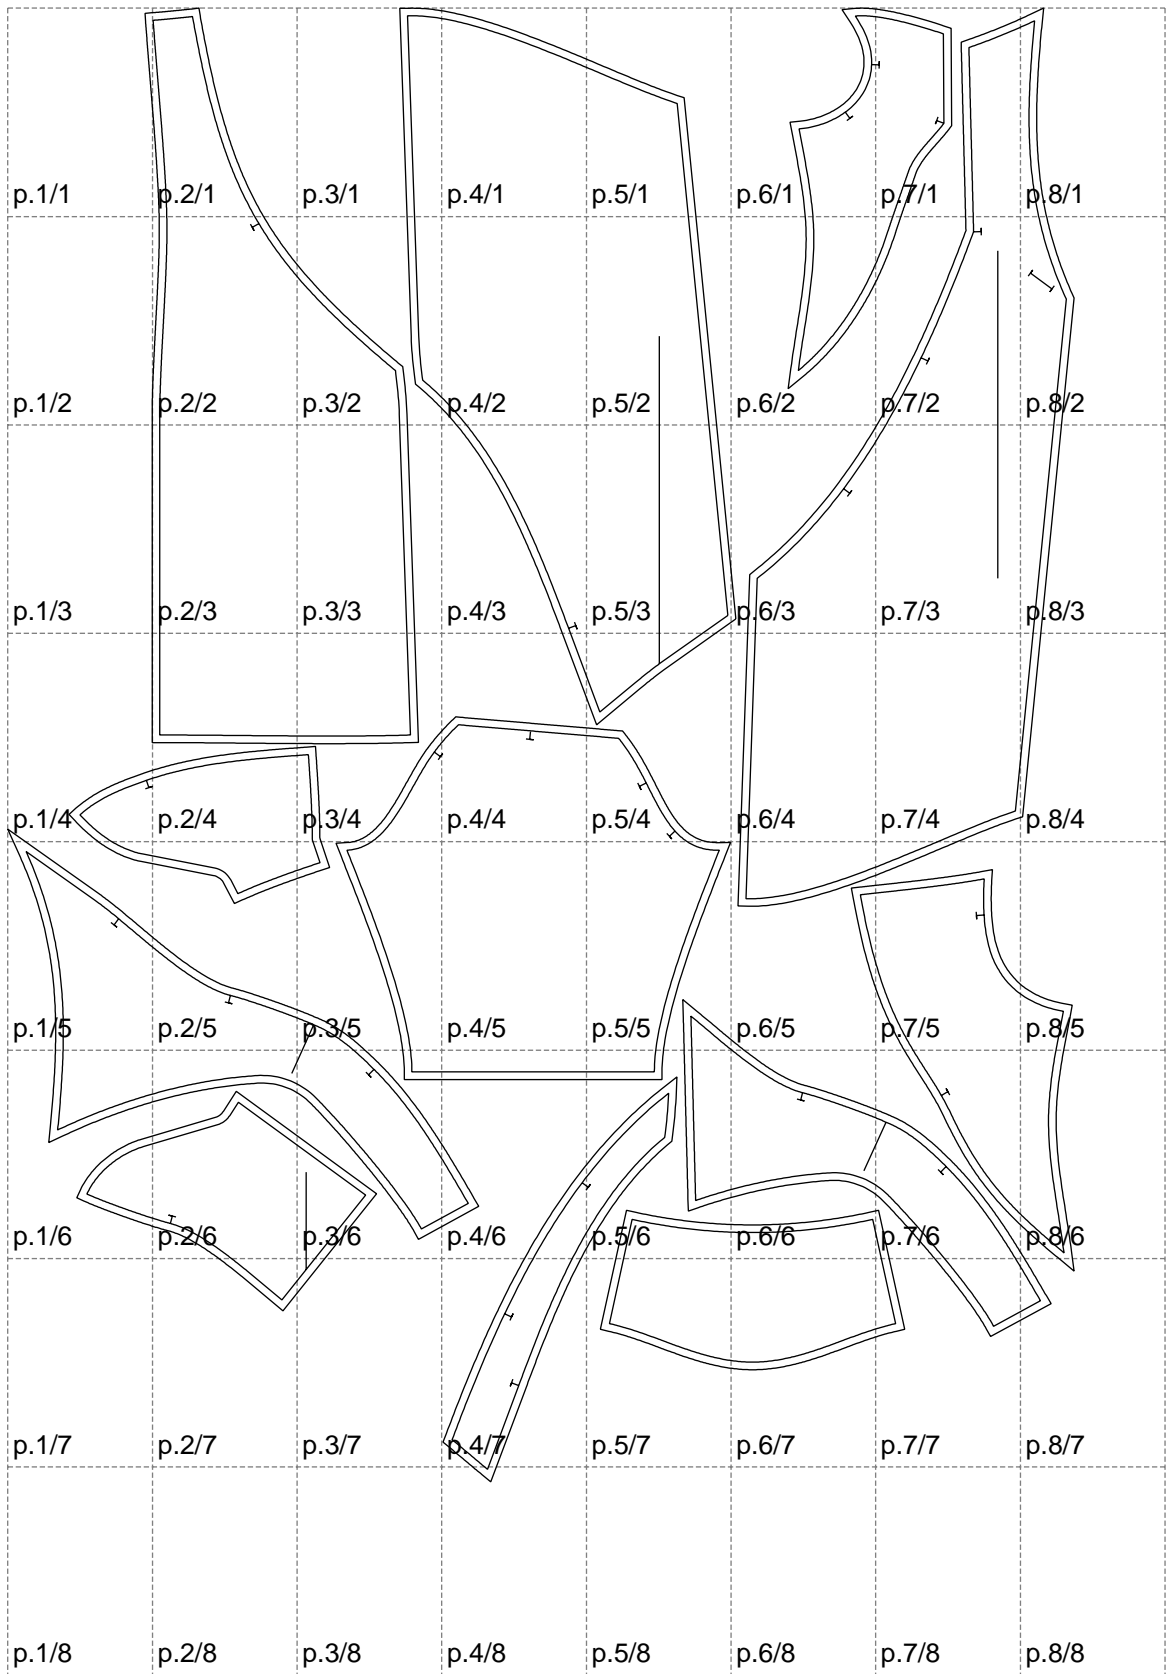

Not for print

Paper size: A4, size:1399.00 x1933.33 mm

# Example

size:1499.00 x2862.63 mm

Maneken =1 ver.0

rz\_1=170

rz\_16=112

rz\_17=96.2

rz\_18=94

rz\_19=120

rz\_20=117

---

. . . . .  
. . . . .  
. . . . .