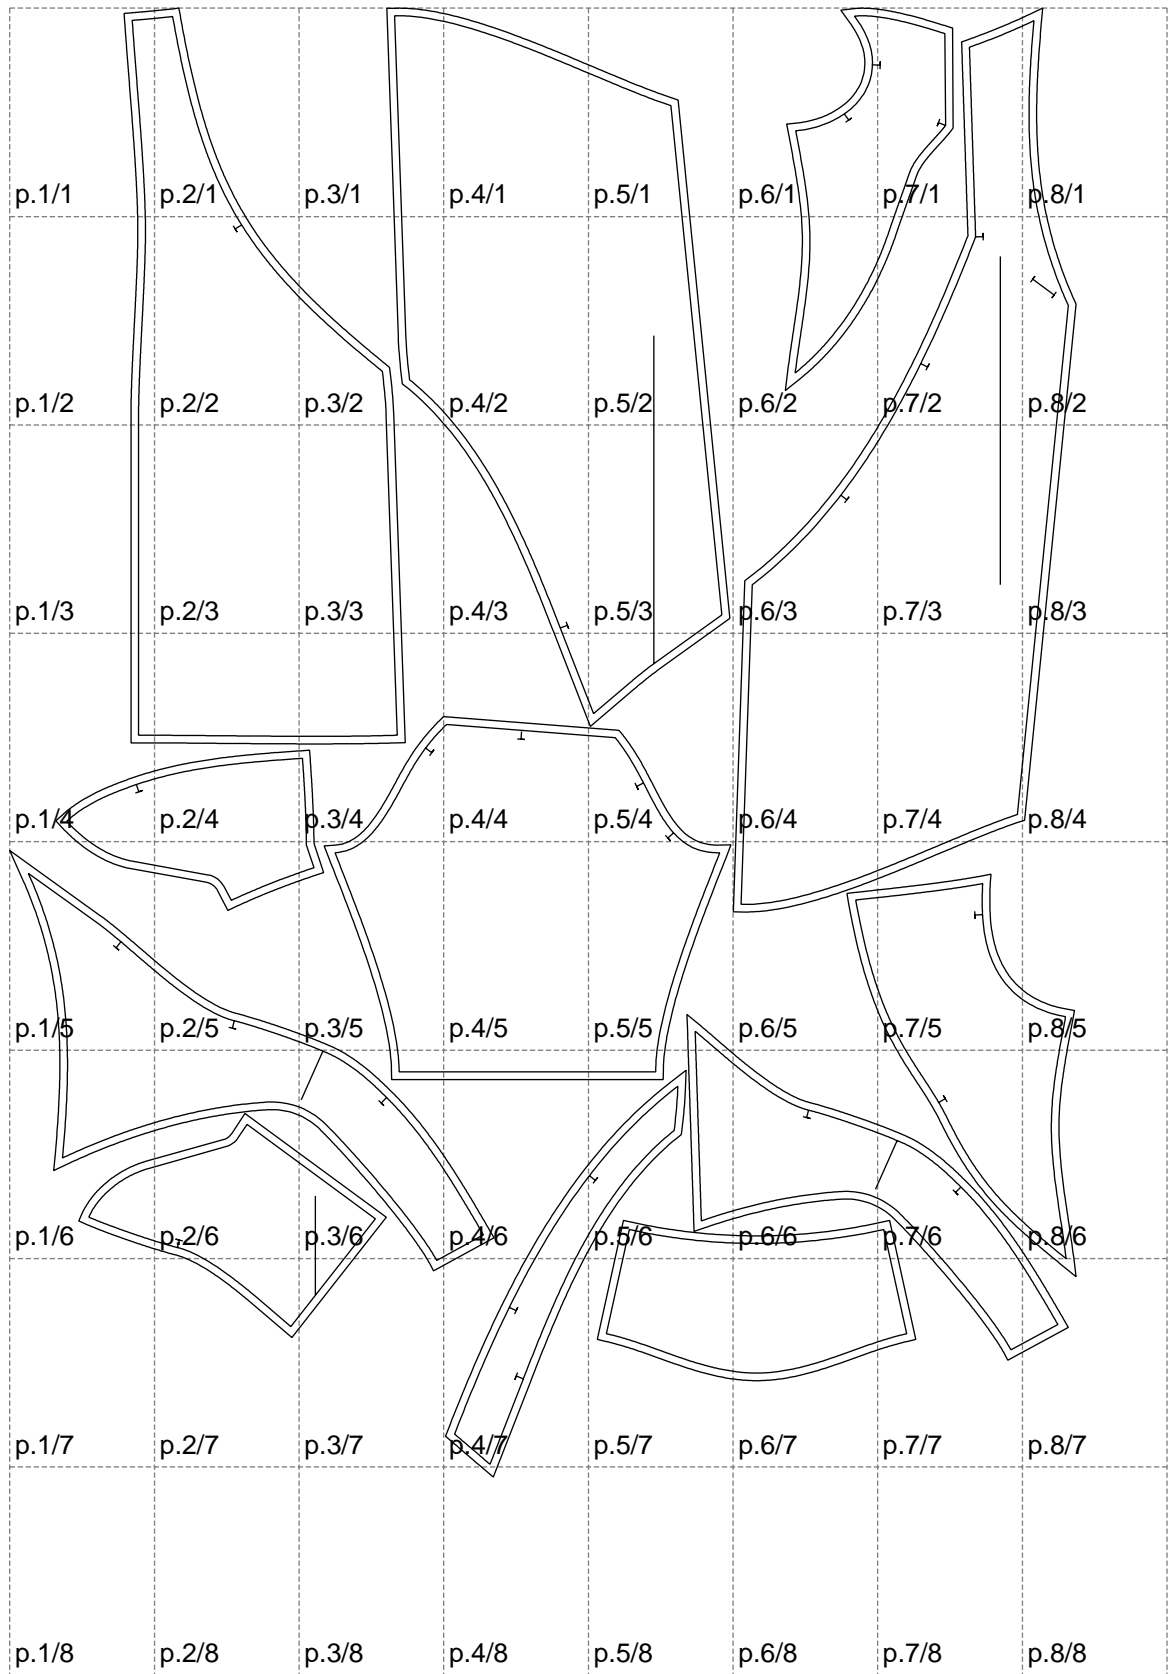

Not for print

Paper size: A4, size:1399.00 x1926.92 mm

# Example

size:1499.00 x2951.00 mm

Maneken =1 ver.0

rz\_1=170

rz\_16=116

rz\_17=100

rz\_18=98.8

rz\_19=124

rz\_20=121

---

. . . . .  
. . . . .  
. . . . .