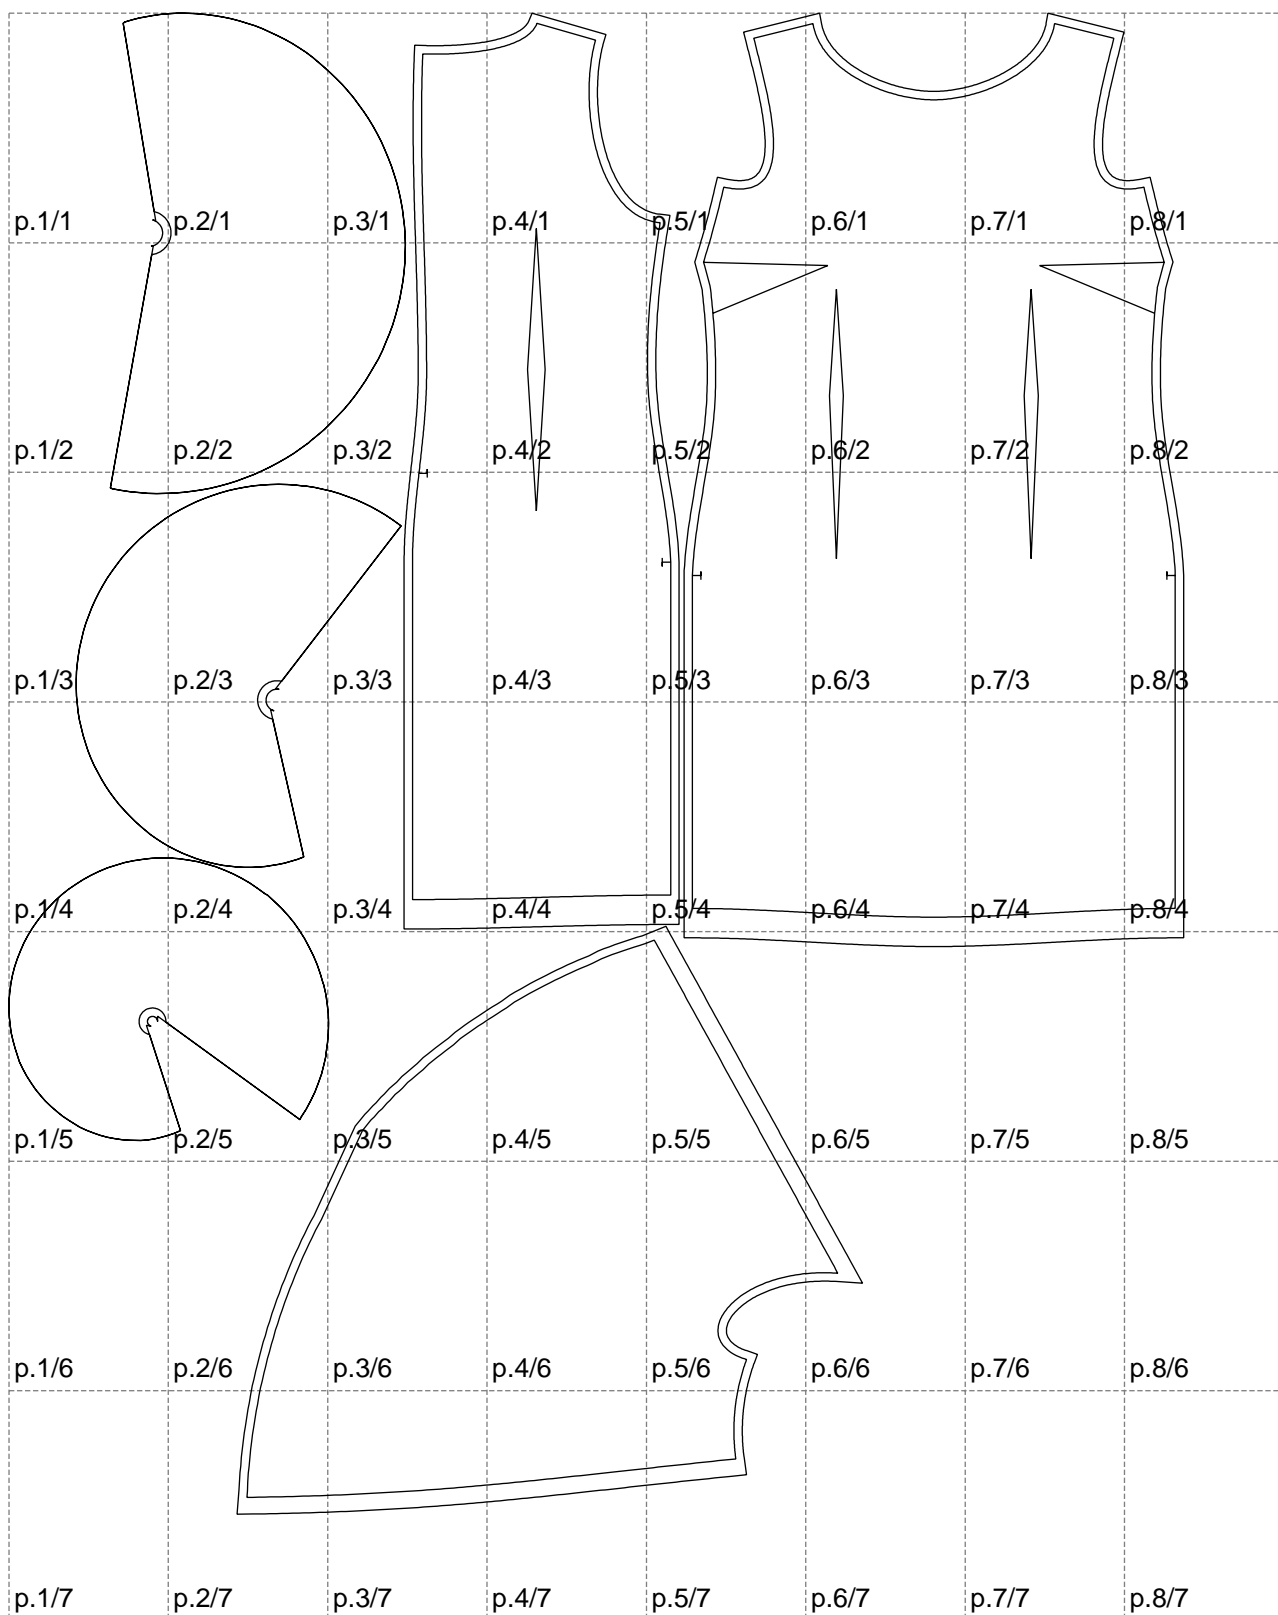

Not for print

Paper size: A4, size:1399.00 x1787.52 mm

# Example

size:1499.00 x2091.11 mm

Maneken =1 ver.0

rz\_1=170

rz\_16=108

rz\_17=92.5

rz\_18=89.2

rz\_19=116

rz\_20=113

---

. . . . .  
. . . . .  
. . . . .