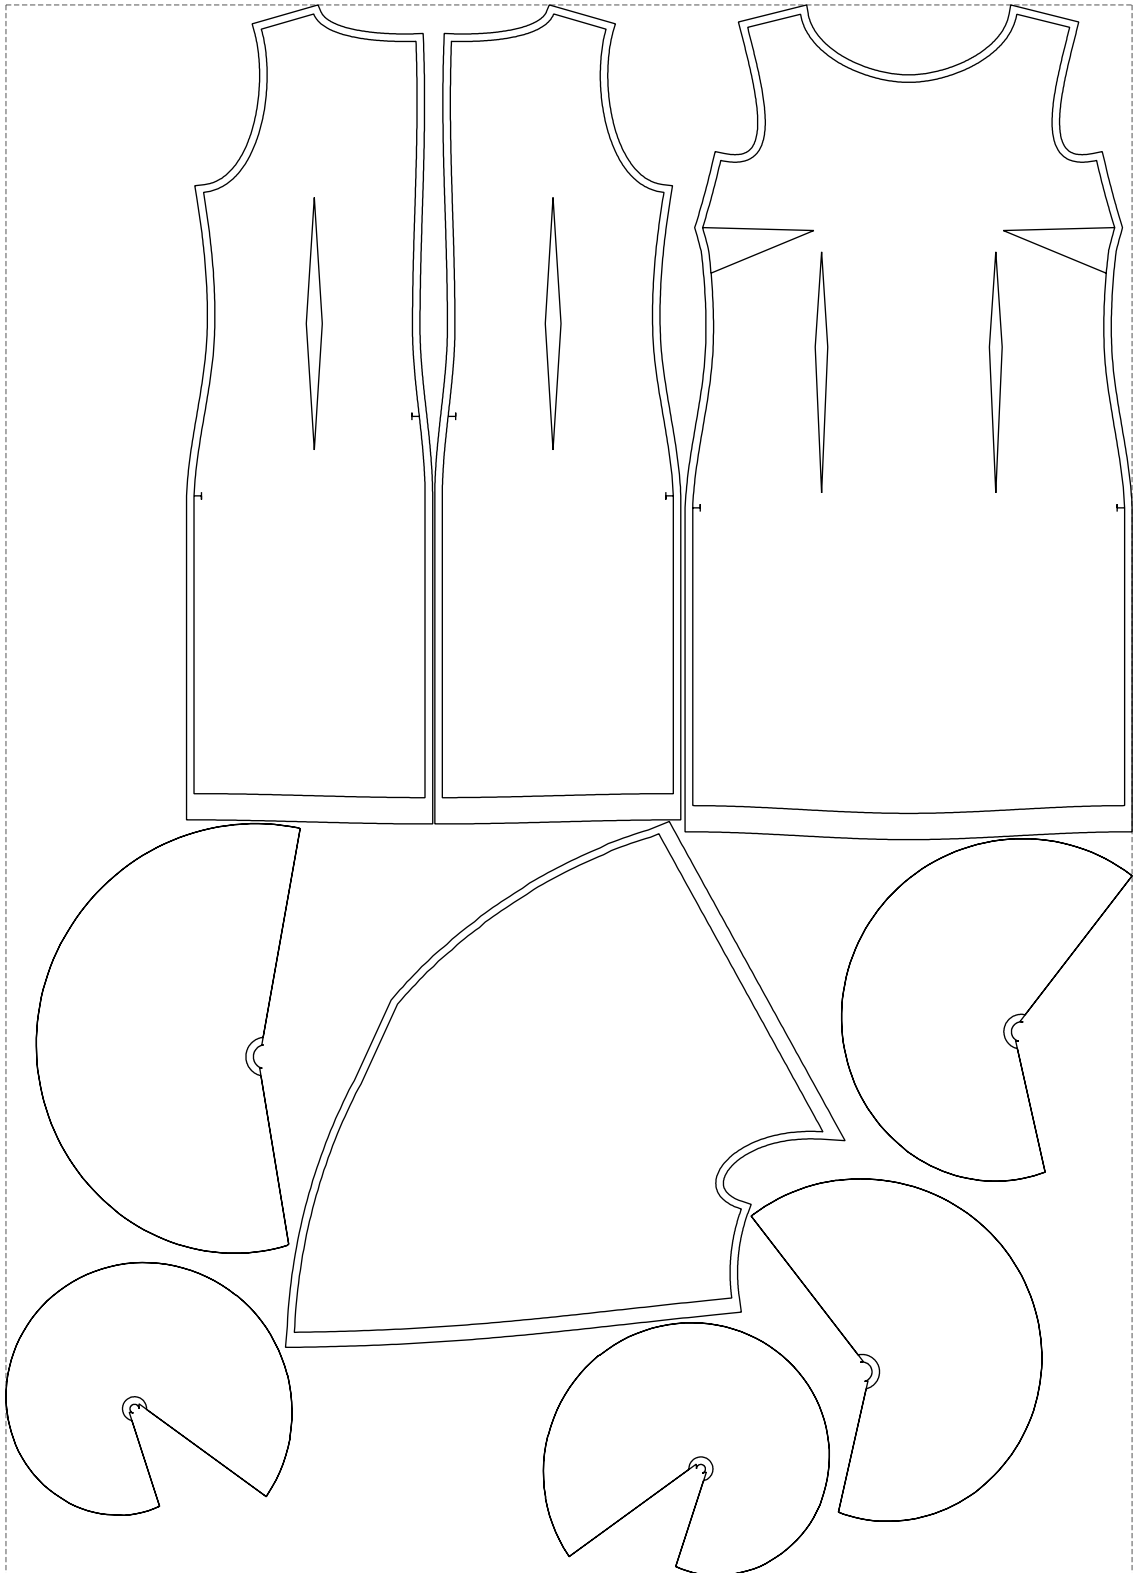

Not for print

Paper size: A4, size:1399.00 x1787.52 mm

# Example

size:1499.00 x2091.11 mm

Maneken =1 ver.0

rz\_1=170

rz\_16=108

rz\_17=92.5

rz\_18=89.2

rz\_19=116