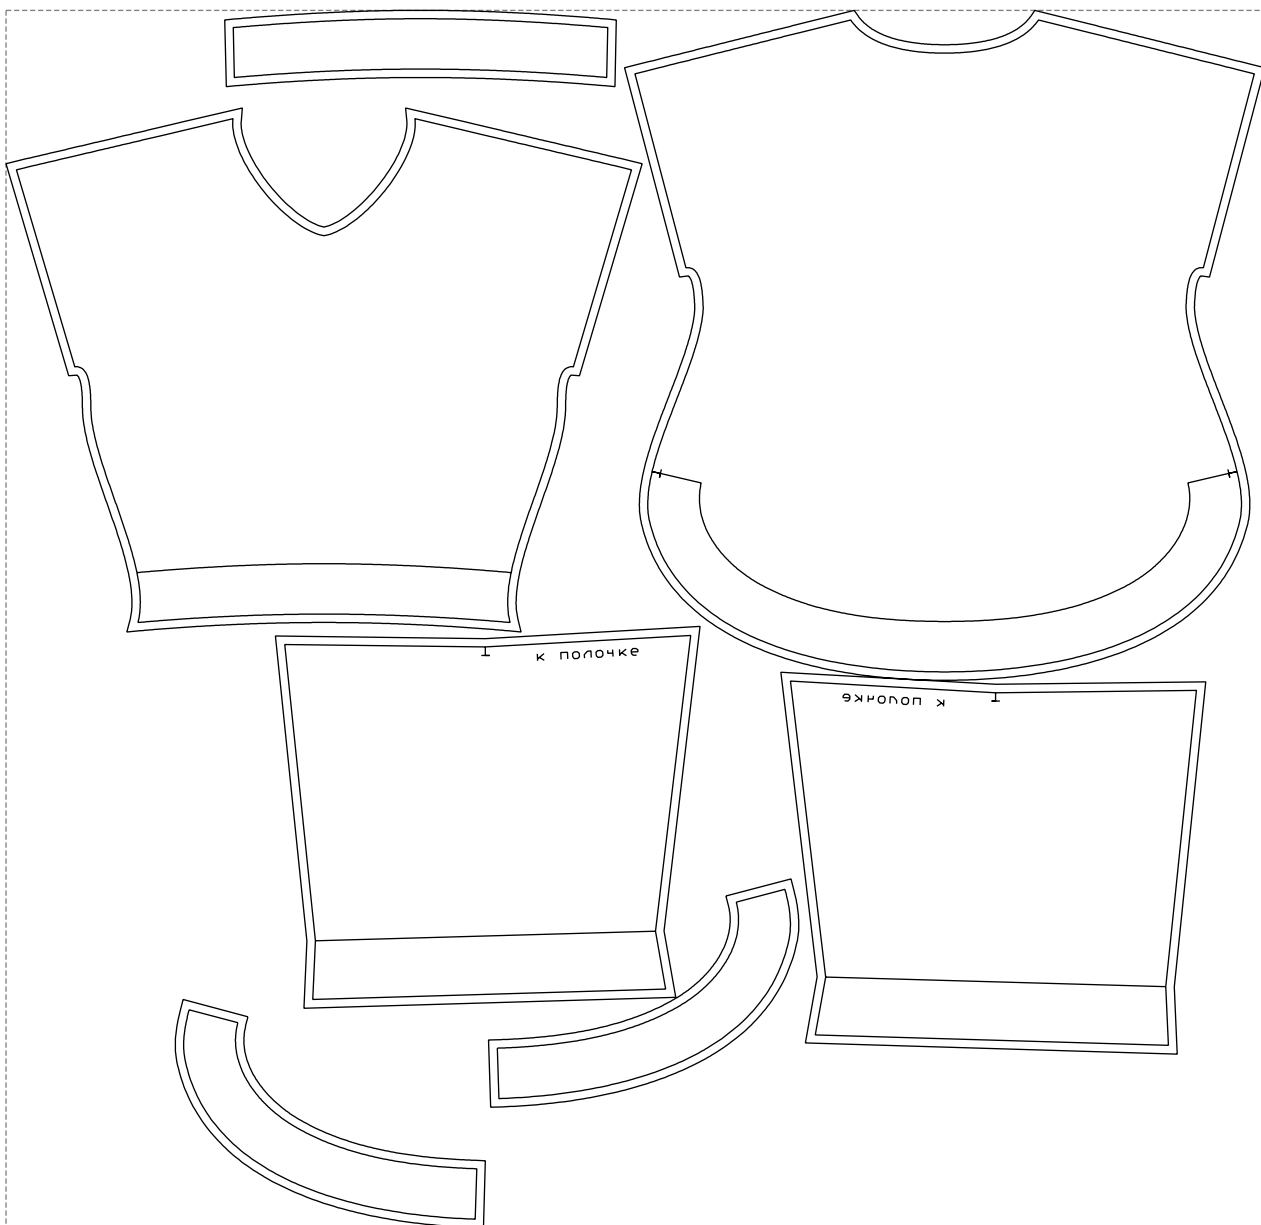

Not for print

Paper size: A4, size:1348.84 x798.03 mm

# Example

size:1499.00 x1450.22 mm

Maneken =1 ver.0

rz\_1=170

rz\_16=96

rz\_17=82

rz\_18=76

rz\_19=104

rz\_20=101.8

---

. . . . .  
. . . . .  
. . . . .