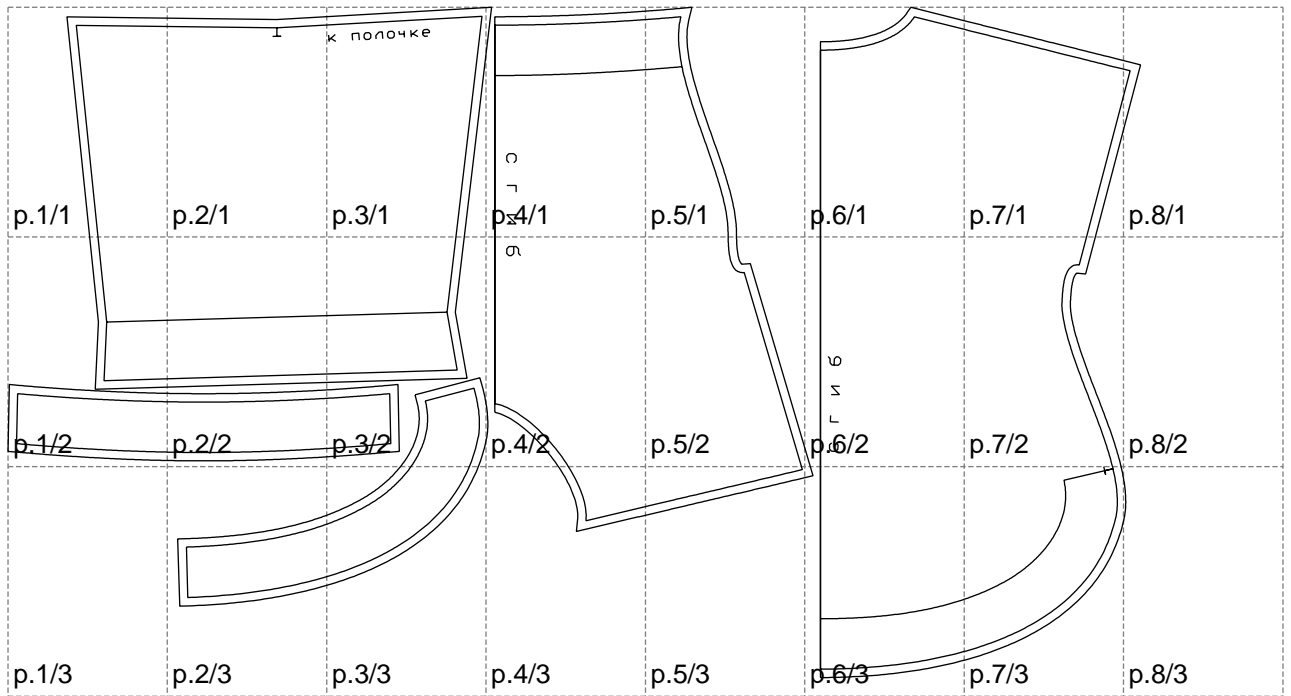

Not for print

Paper size: A4, size:1348.84 x798.03 mm

# Example

size:1499.00 x1450.22 mm

Maneken =1 ver.0

rz\_1=170

rz\_16=96

rz\_17=82

rz\_18=76

rz\_19=104

rz\_20=101.8

---

. . . . .  
. . . . .  
. . . . .