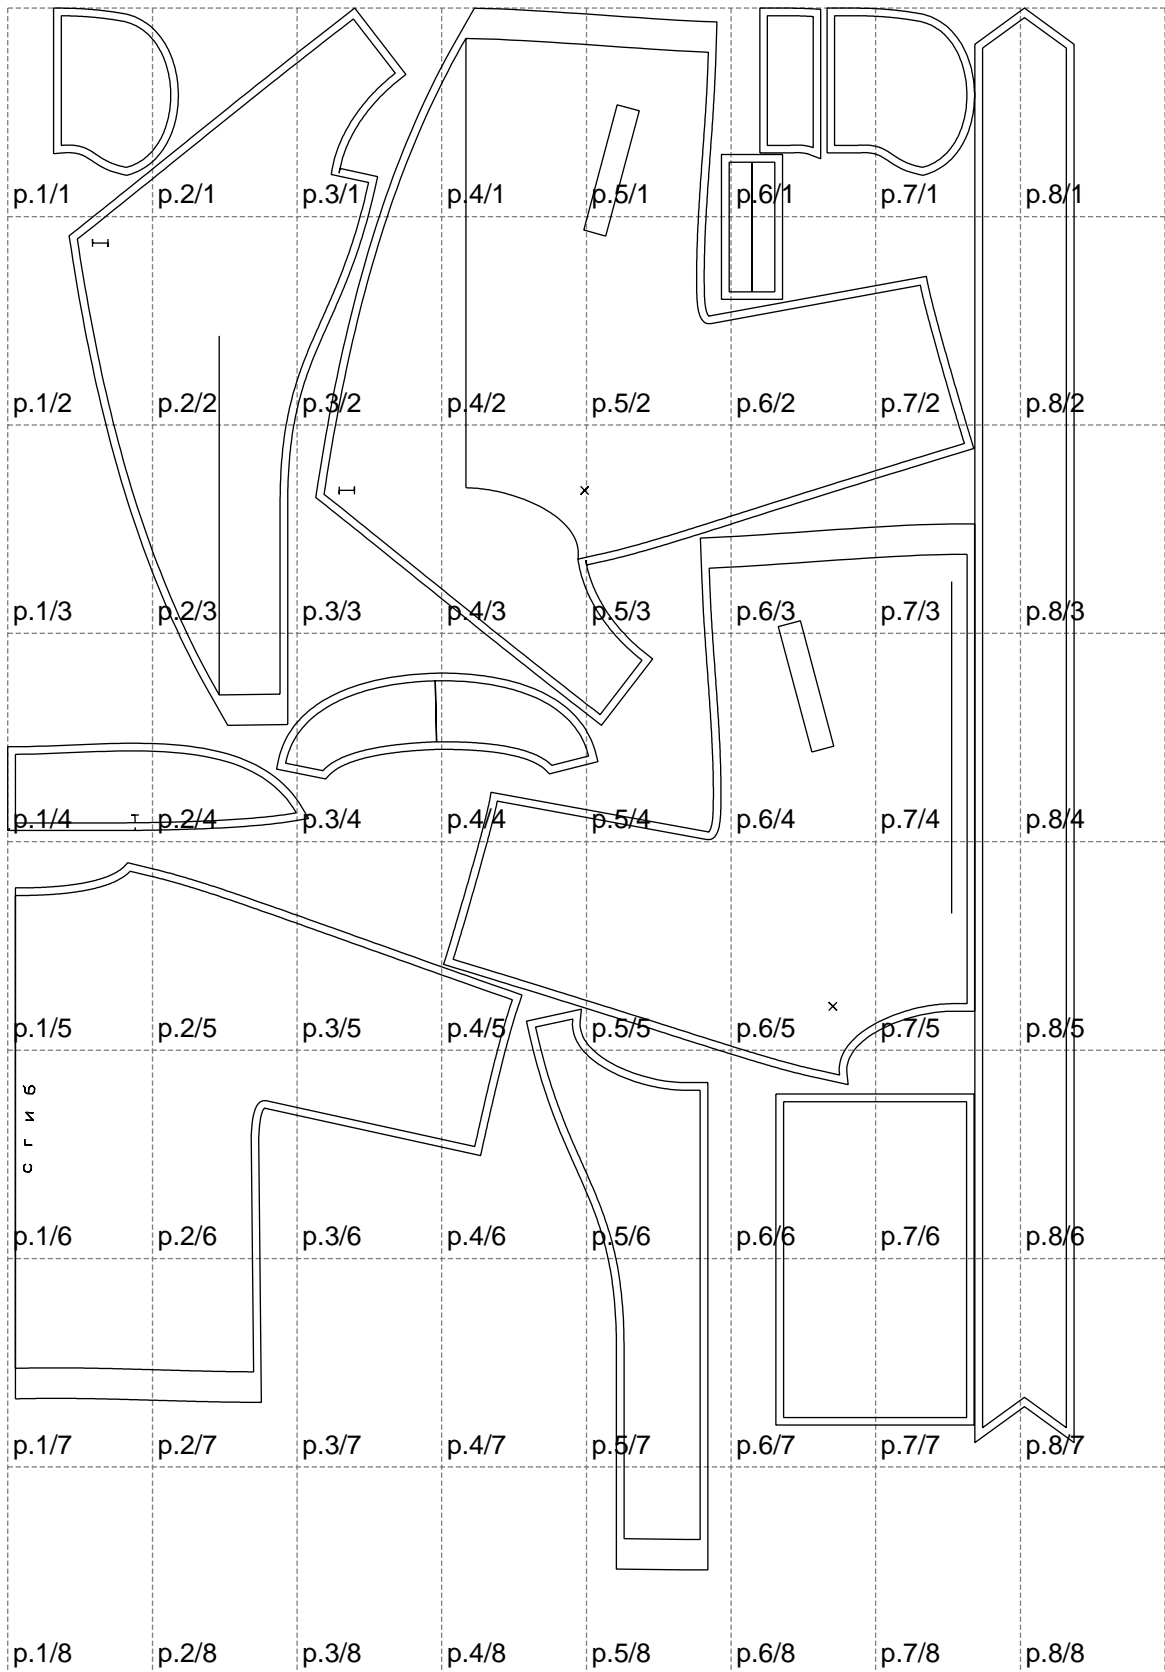

Not for print

Paper size: A4, size:1399.00 x2048.91 mm

# Example

size:1499.00 x2349.41 mm

Maneken =1 ver.0

rz\_1=170

rz\_16=108

rz\_17=92.5

rz\_18=89.2

rz\_19=116

rz\_20=113

---

. . . . .  
. . . . .  
. . . . .