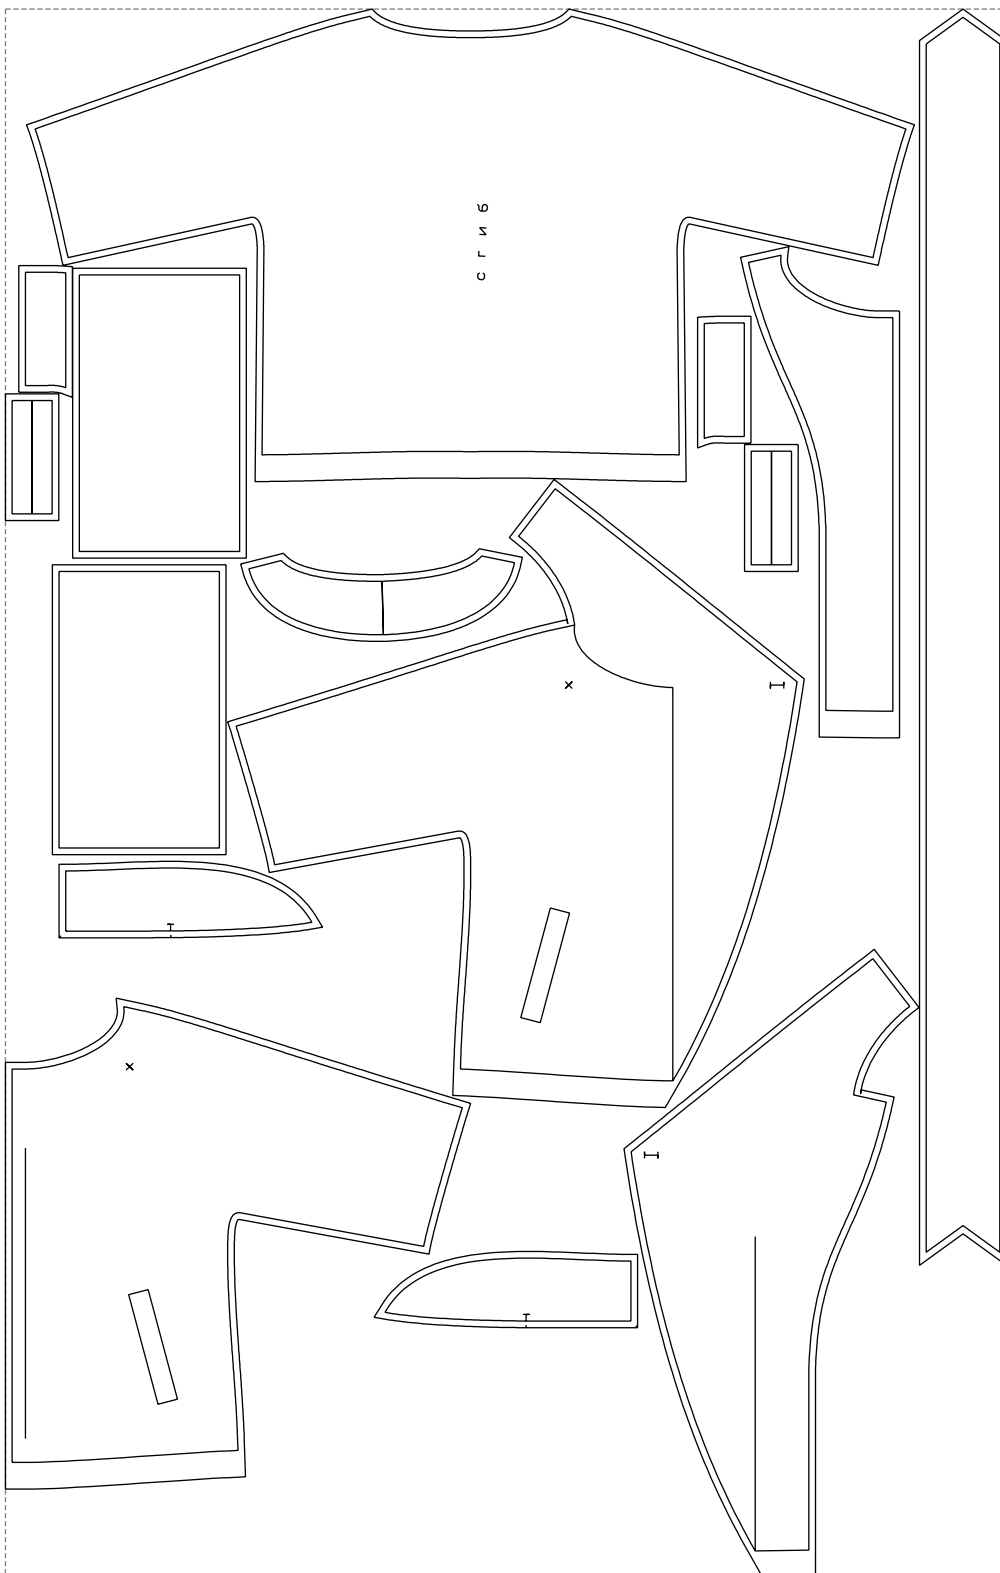

Not for print

Paper size: A4, size:1399.00 x2048.91 mm

# Example

size:1499.00 x2349.41 mm

Maneken =1 ver.0

rz\_1=170

rz\_16=108

rz\_17=92.5

rz\_18=89.2

rz\_19=116