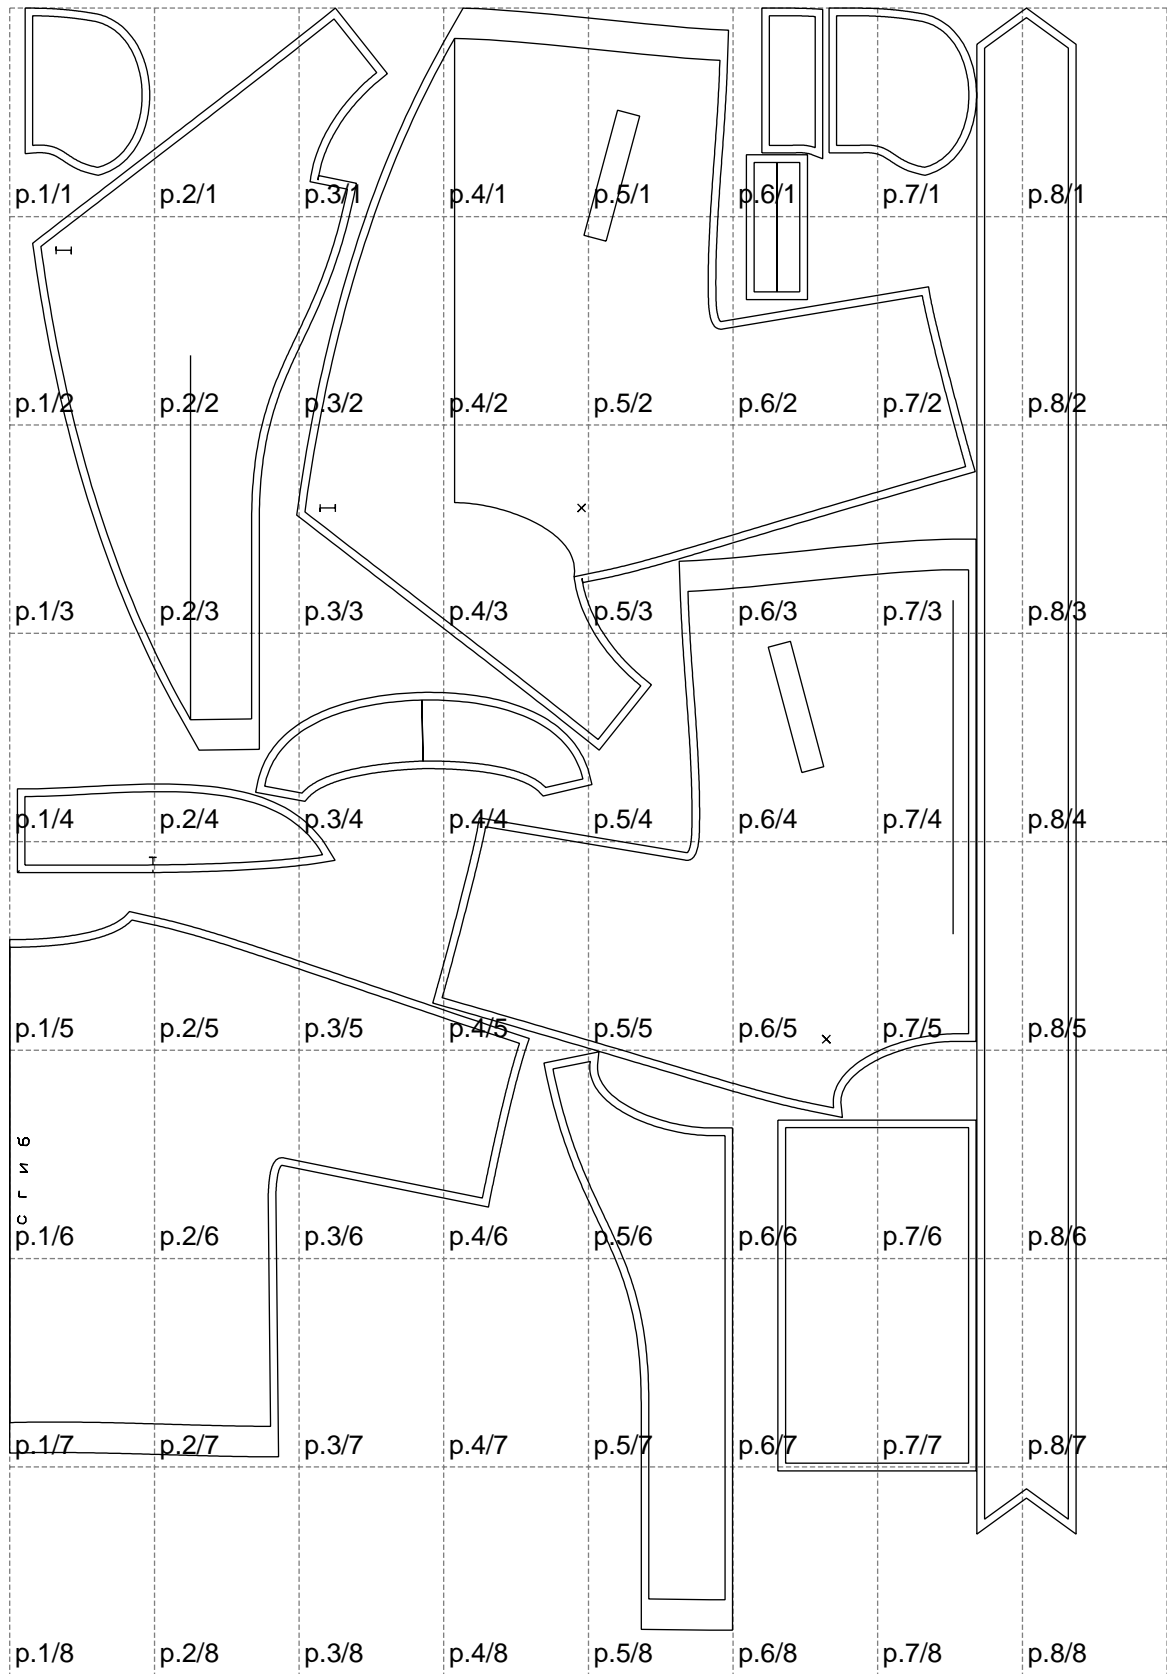

Not for print

Paper size: A4, size:1399.00 x2127.88 mm

Maneken =1 ver.0

rz\_1=170

rz\_16=120

rz\_17=104

rz\_18=103.6

rz\_19=128

rz\_20=125.1

---

. . . . .  
. . . . .  
. . . . .