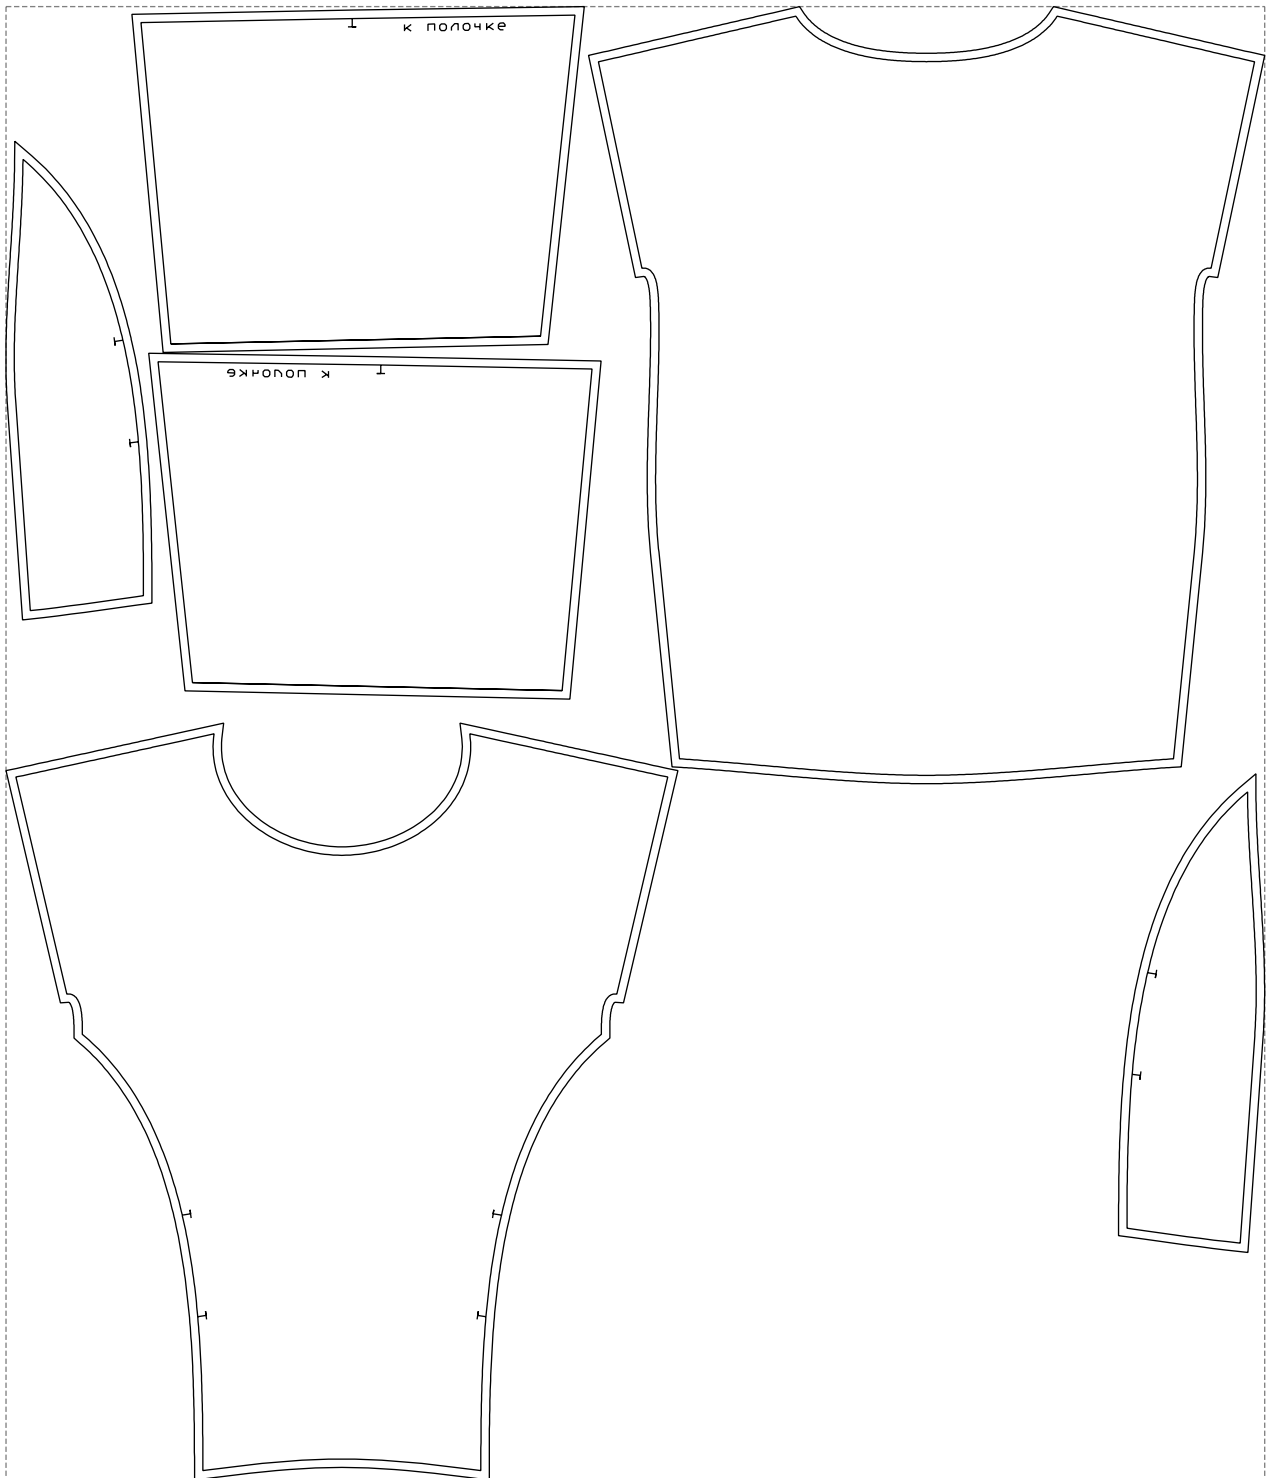

Not for print

Paper size: A4, size:1399.00 x1275.62 mm

# Example

size:1499.00 x1755.36 mm

Maneken =1 ver.0

rz\_1=170

rz\_16=108

rz\_17=92.5

rz\_18=89.2

rz\_19=116

rz\_20=113

---

. . . . .  
. . . . .  
. . . . .