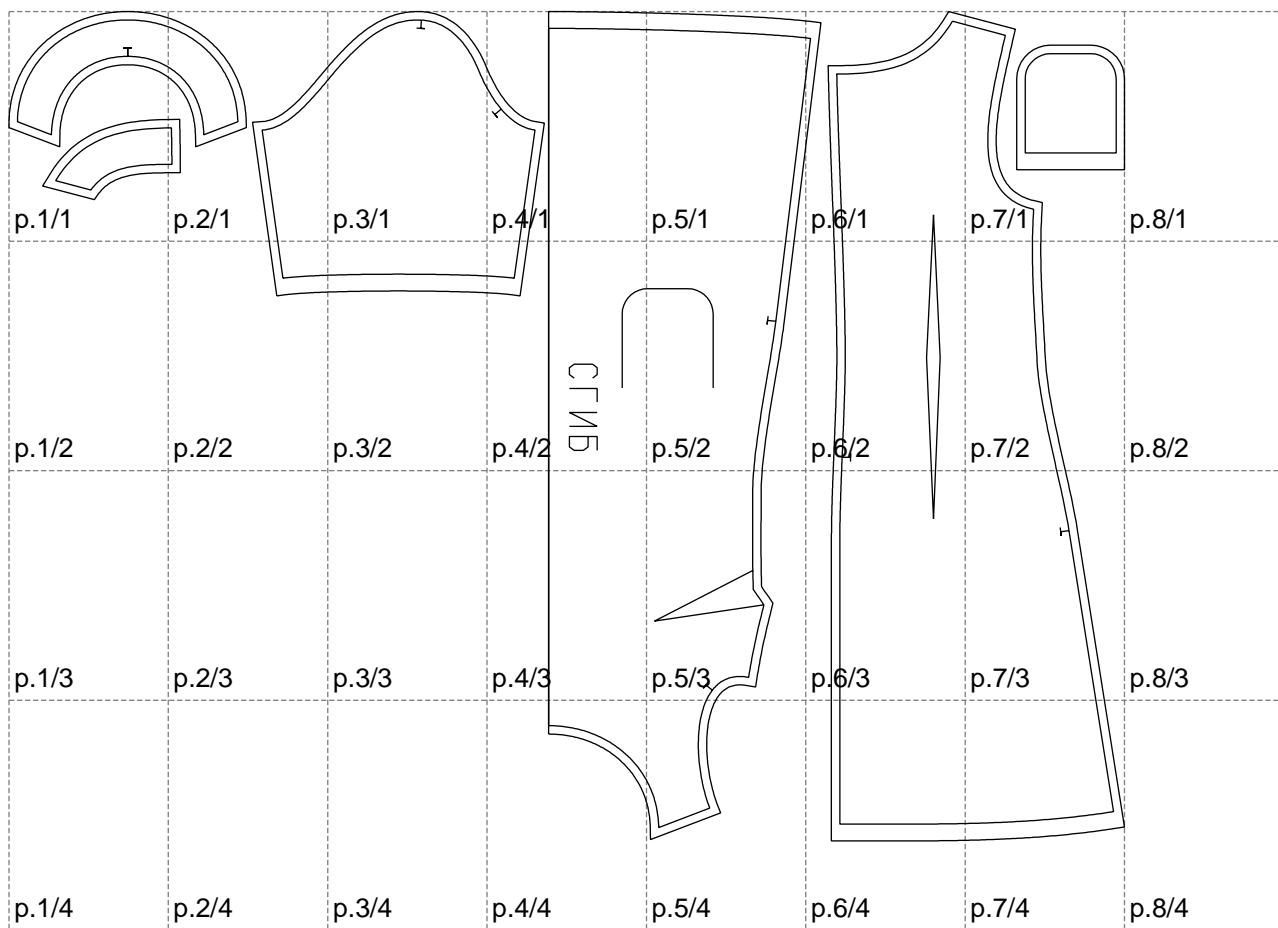

Not for print

Paper size: A4, size:1328.61 x987.62 mm

# Example

size:1499.00 x1296.22 mm

Maneken =1 ver.0

rz\_1=170

rz\_16=88

rz\_17=75.6

rz\_18=67.6

rz\_19=96

rz\_20=94.6

---

. . . . .  
. . . . .  
. . . . .