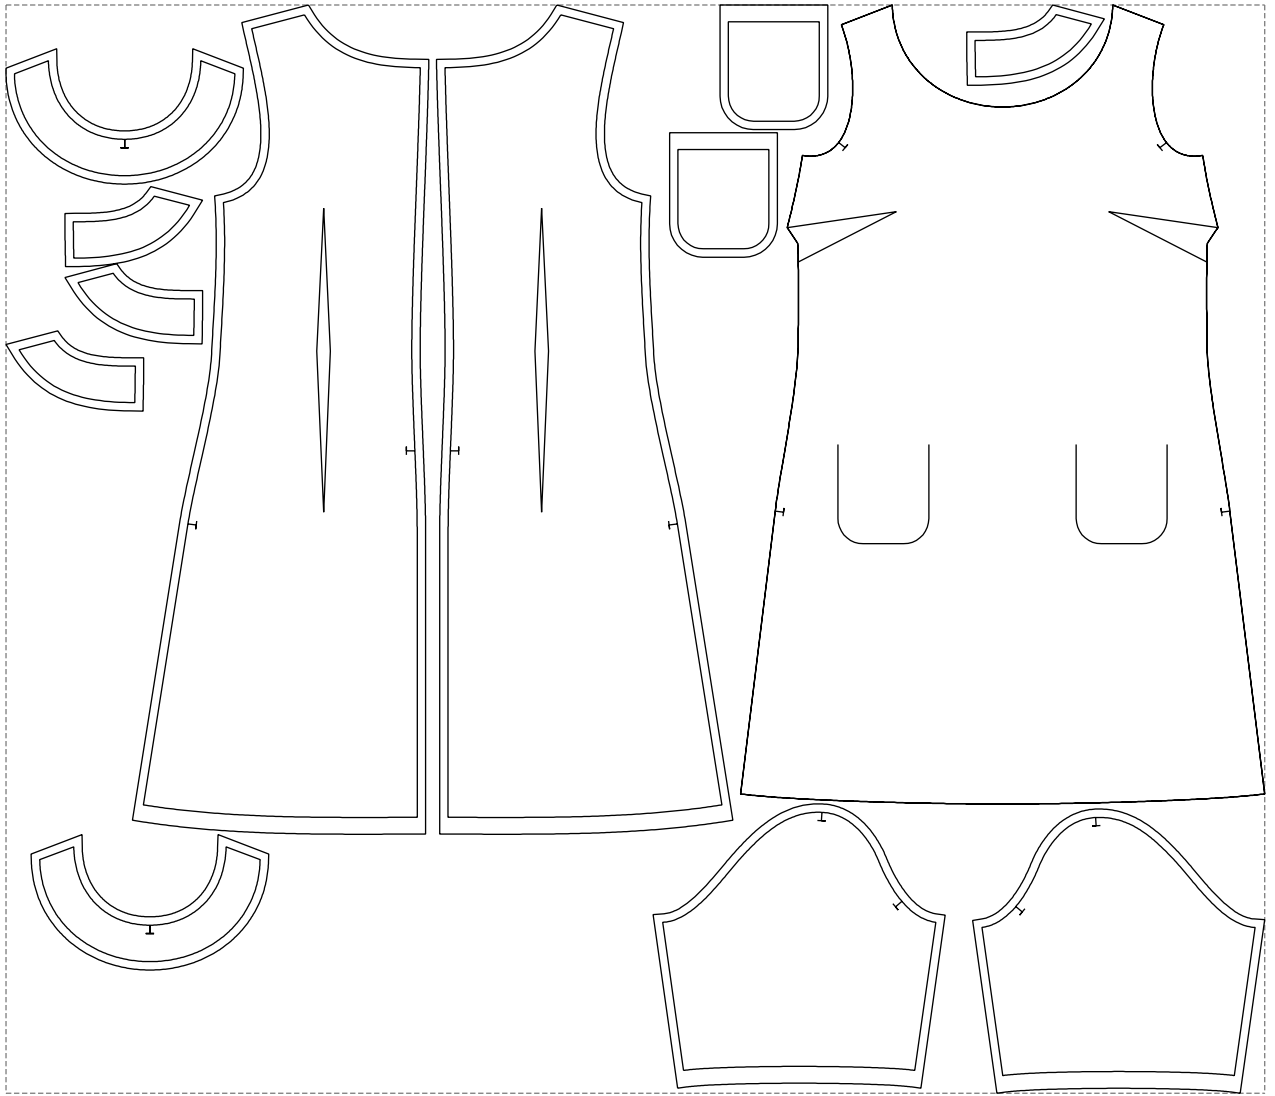

# Example

size:1499.00 x1296.22 mm

Maneken =1 ver.0

rz\_1=170

rz\_16=88

rz\_17=75.6

rz\_18=67.6

rz\_19=96