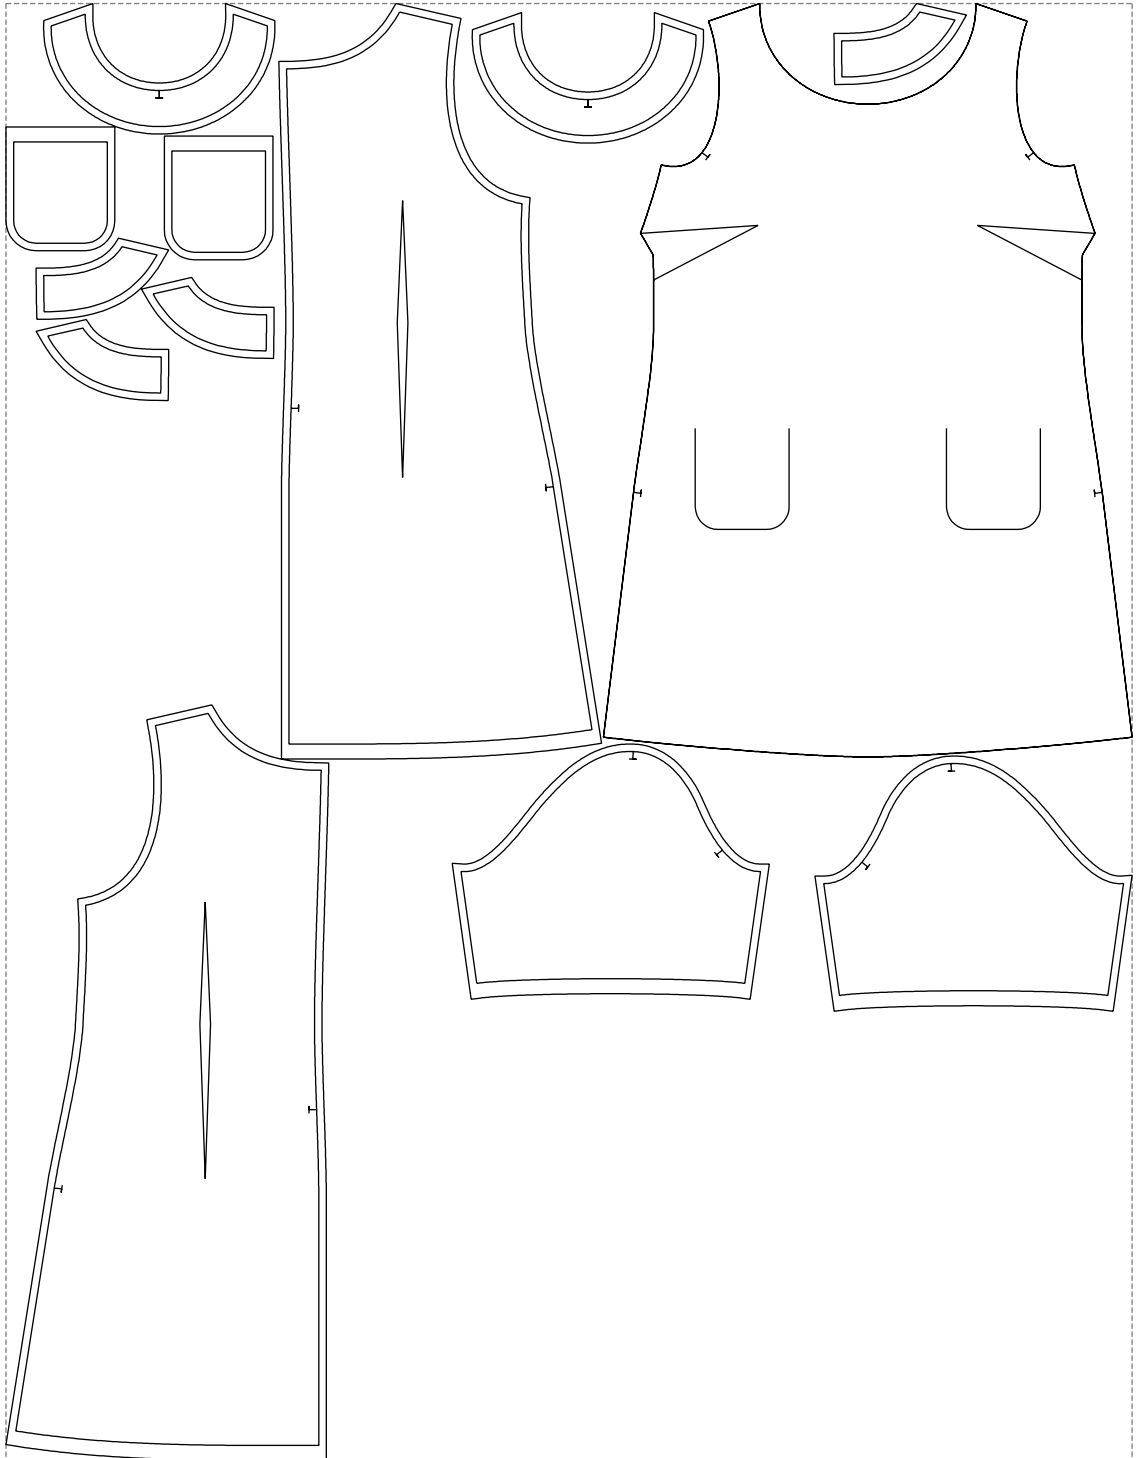

Not for print

Paper size: A4, size:1258.71 x1037.20 mm

# Example

size:1499.00 x1939.82 mm

Maneken =1 ver.0

rz\_1=170

rz\_16=112

rz\_17=96.2

rz\_18=94

rz\_19=120