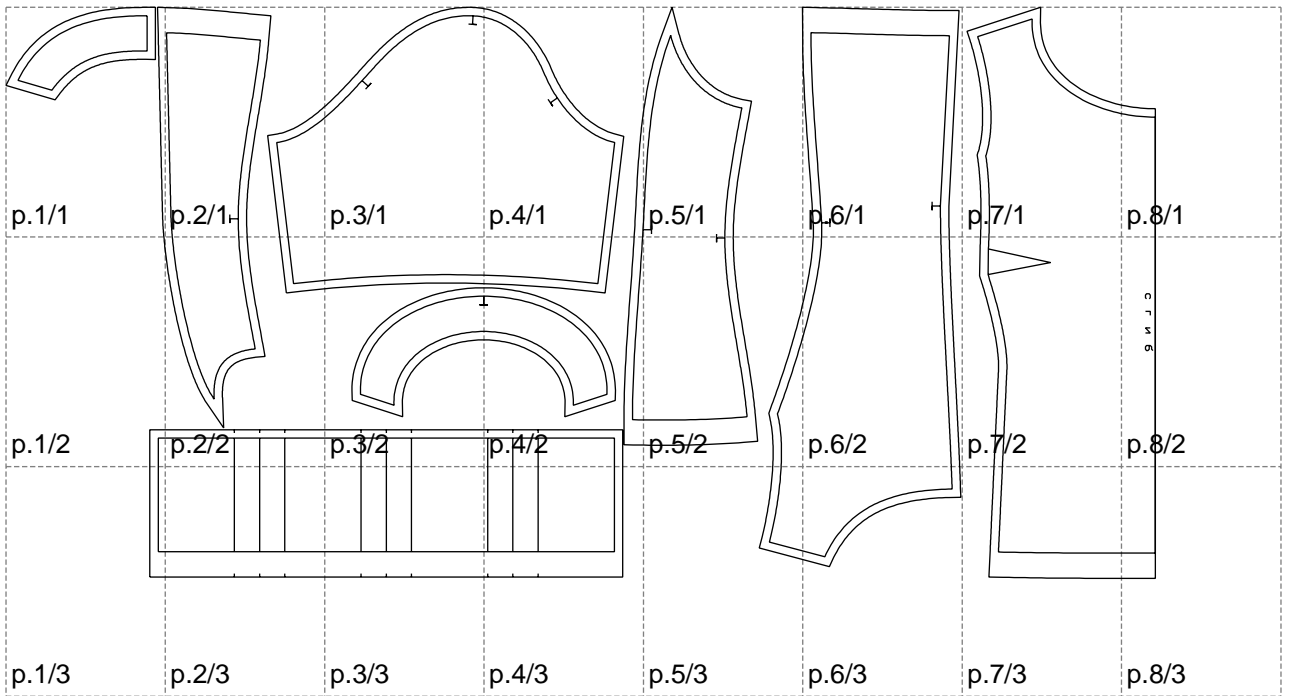

Not for print

Paper size: A4, size:1368.98 x679.94 mm

# Example

size:1488.96 x1038.46 mm

Maneken =1 ver.0

rz\_1=170

rz\_16=108

rz\_17=92.5

rz\_18=89.2

rz\_19=116

rz\_20=113

---

. . . . .  
. . . . .  
. . . . .