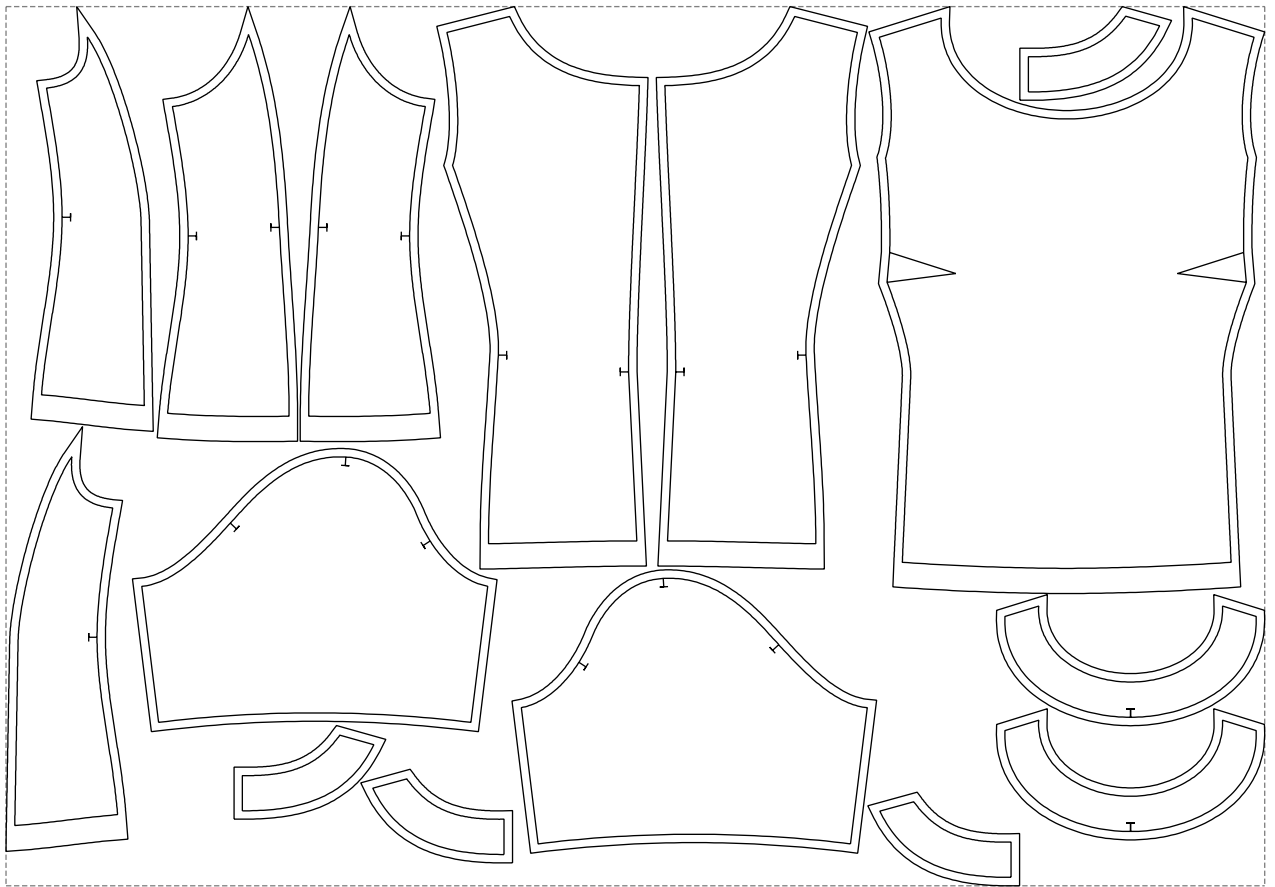

Not for print

Paper size: A4, size:1399.00 x699.15 mm

# Example

size:1499.00 x1047.27 mm

Maneken =1 ver.0

rz\_1=170

rz\_16=116

rz\_17=100

rz\_18=98.8

rz\_19=124