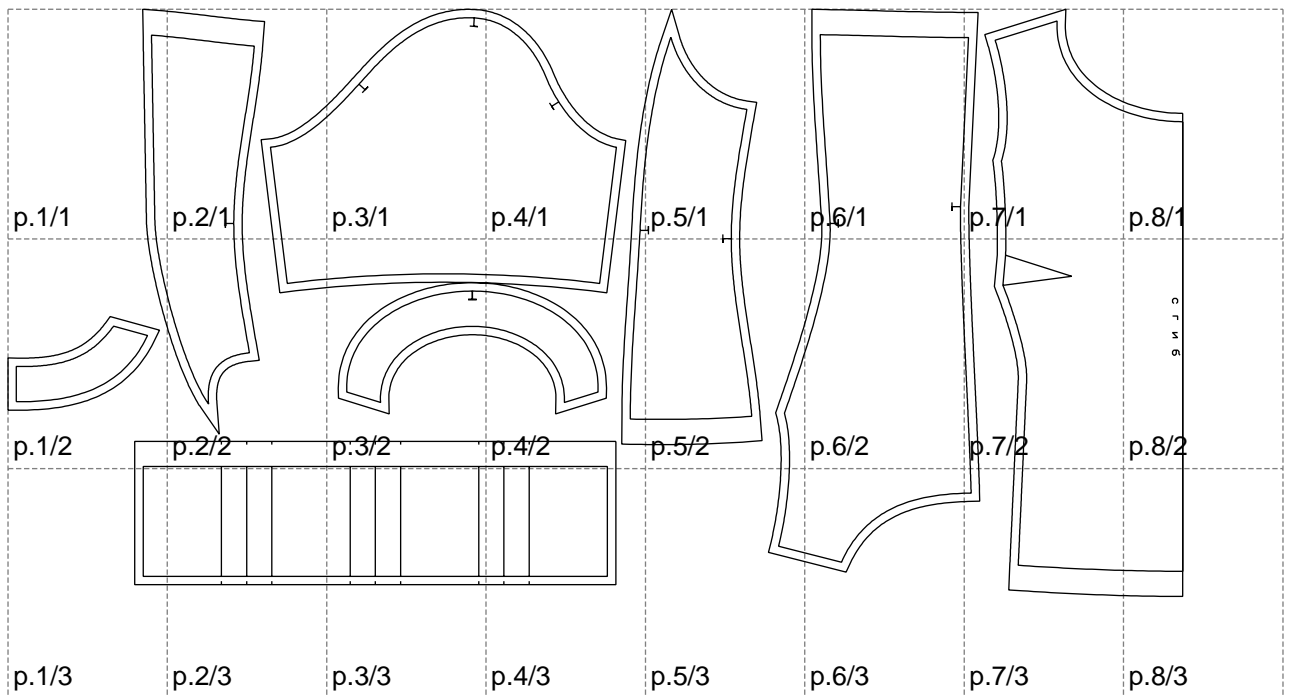

Not for print

Paper size: A4, size:1399.00 x699.15 mm

# Example

size:1499.00 x1047.27 mm

Maneken =1 ver.0

rz\_1=170

rz\_16=116

rz\_17=100

rz\_18=98.8

rz\_19=124

rz\_20=121

---

. . . . .  
. . . . .  
. . . . .