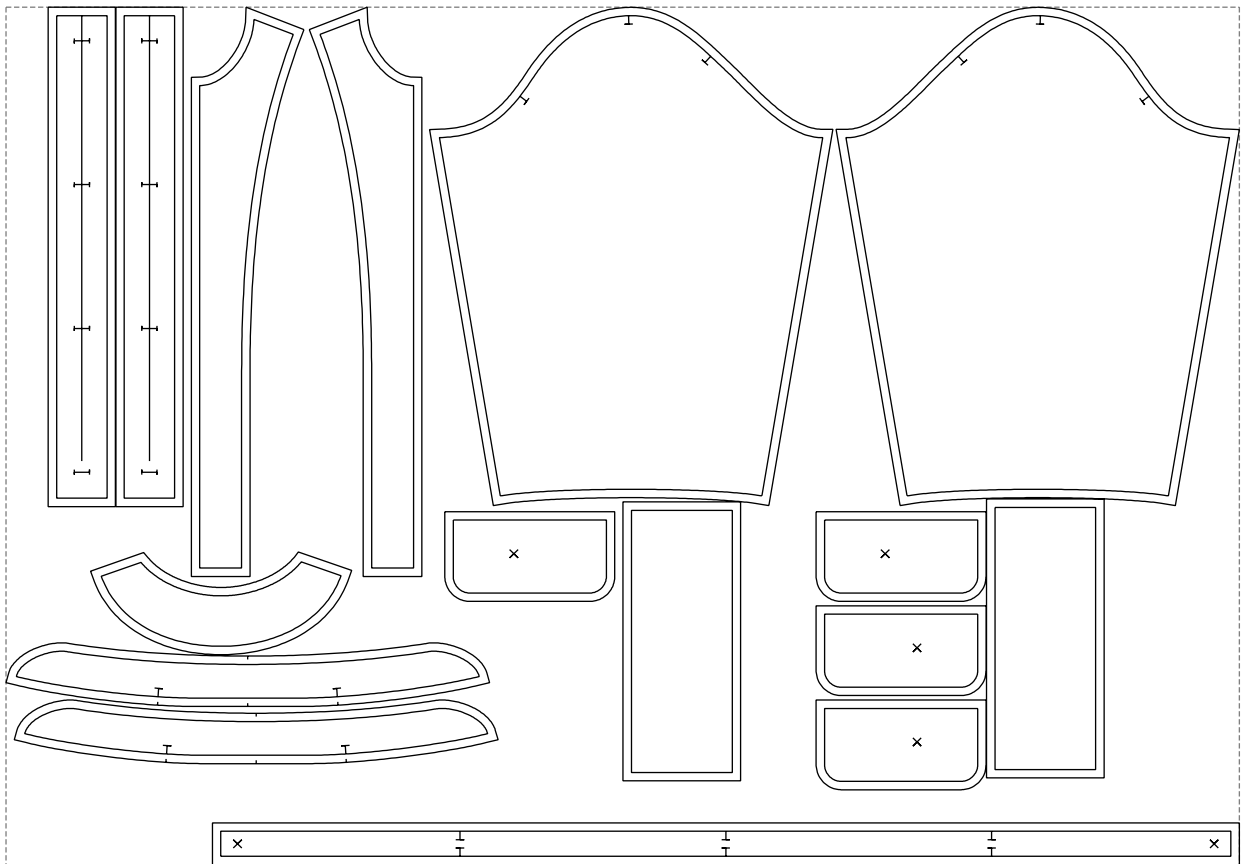

Not for print

Paper size: A4, size:1358.73 x1017.91 mm

# Example

size:1468.90 x1021.41 mm

Maneken =1 ver.0

rz\_1=170

rz\_16=100

rz\_17=85.4

rz\_18=80.2

rz\_19=108

rz\_20=105.4

---

. . . . .  
. . . . .  
. . . . .