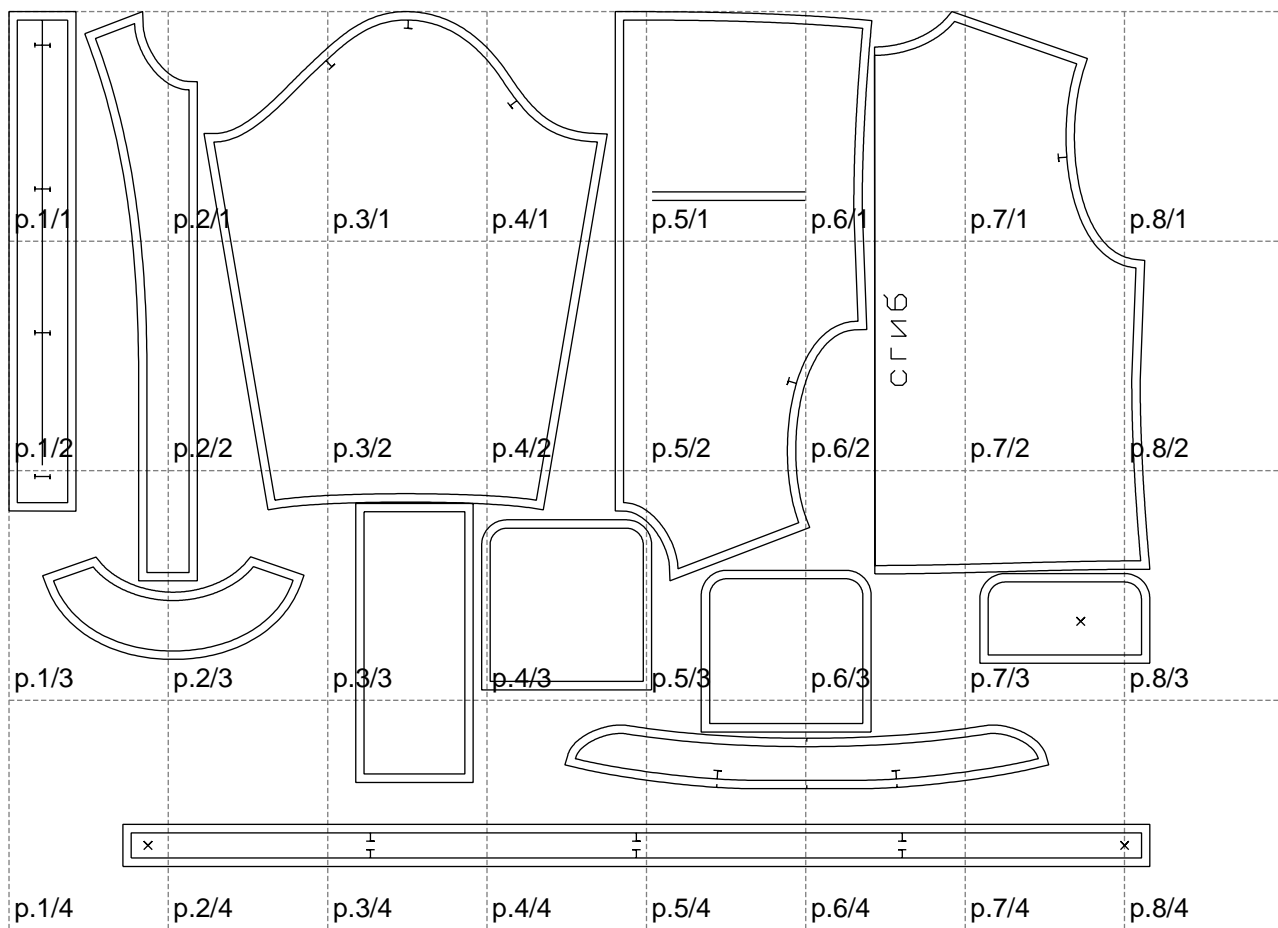

Not for print

Paper size: A4, size:1358.73 x1017.91 mm

# Example

size:1468.90 x1021.41 mm

Maneken =1 ver.0

rz\_1=170

rz\_16=100

rz\_17=85.4

rz\_18=80.2

rz\_19=108

rz\_20=105.4

---

. . . . .  
. . . . .  
. . . . .