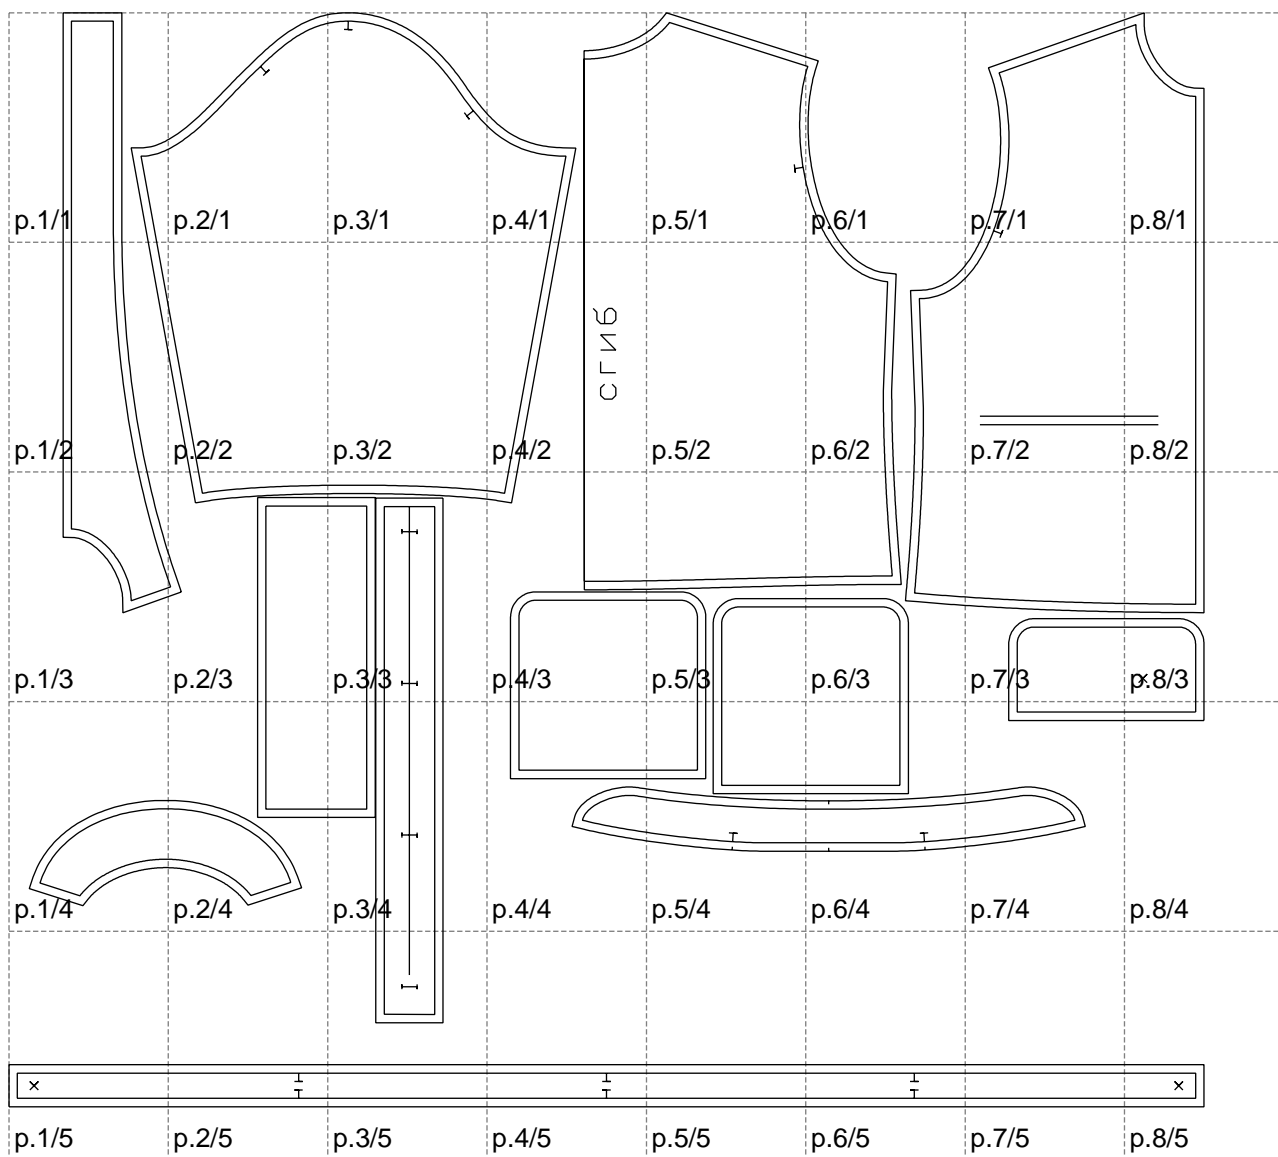

Not for print

Paper size: A4, size:1423.21 x1302.73 mm

# Example

size:1438.62 x1058.02 mm

Maneken =1 ver.0

rz\_1=170

rz\_16=120

rz\_17=104

rz\_18=103.6

rz\_19=128

rz\_20=125.1

---

. . . . .  
. . . . .  
. . . . .