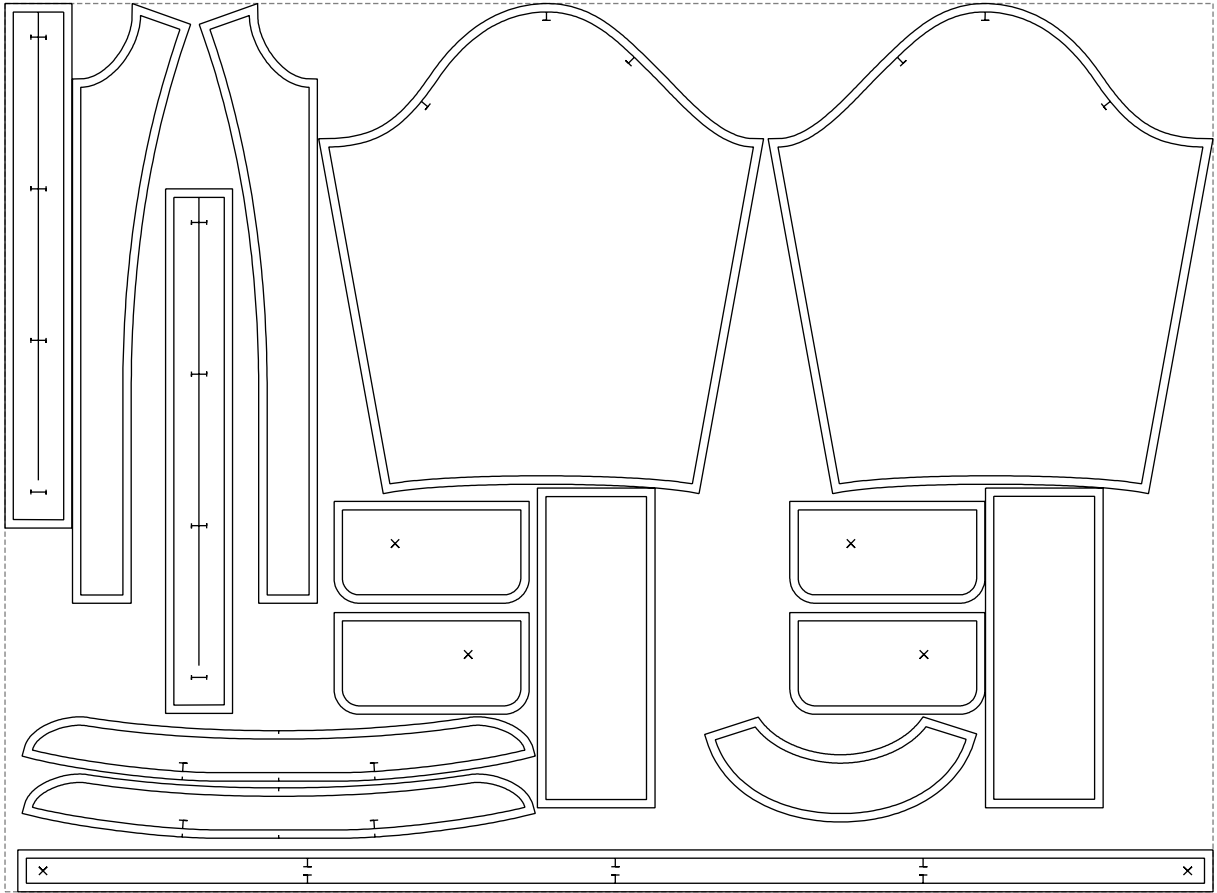

Not for print

Paper size: A4, size:1423.21 x1302.73 mm

# Example

size:1438.62 x1058.02 mm

Maneken =1 ver.0

rz\_1=170

rz\_16=120

rz\_17=104

rz\_18=103.6

rz\_19=128

rz\_20=125.1

---

. . . . .  
. . . . .  
. . . . .