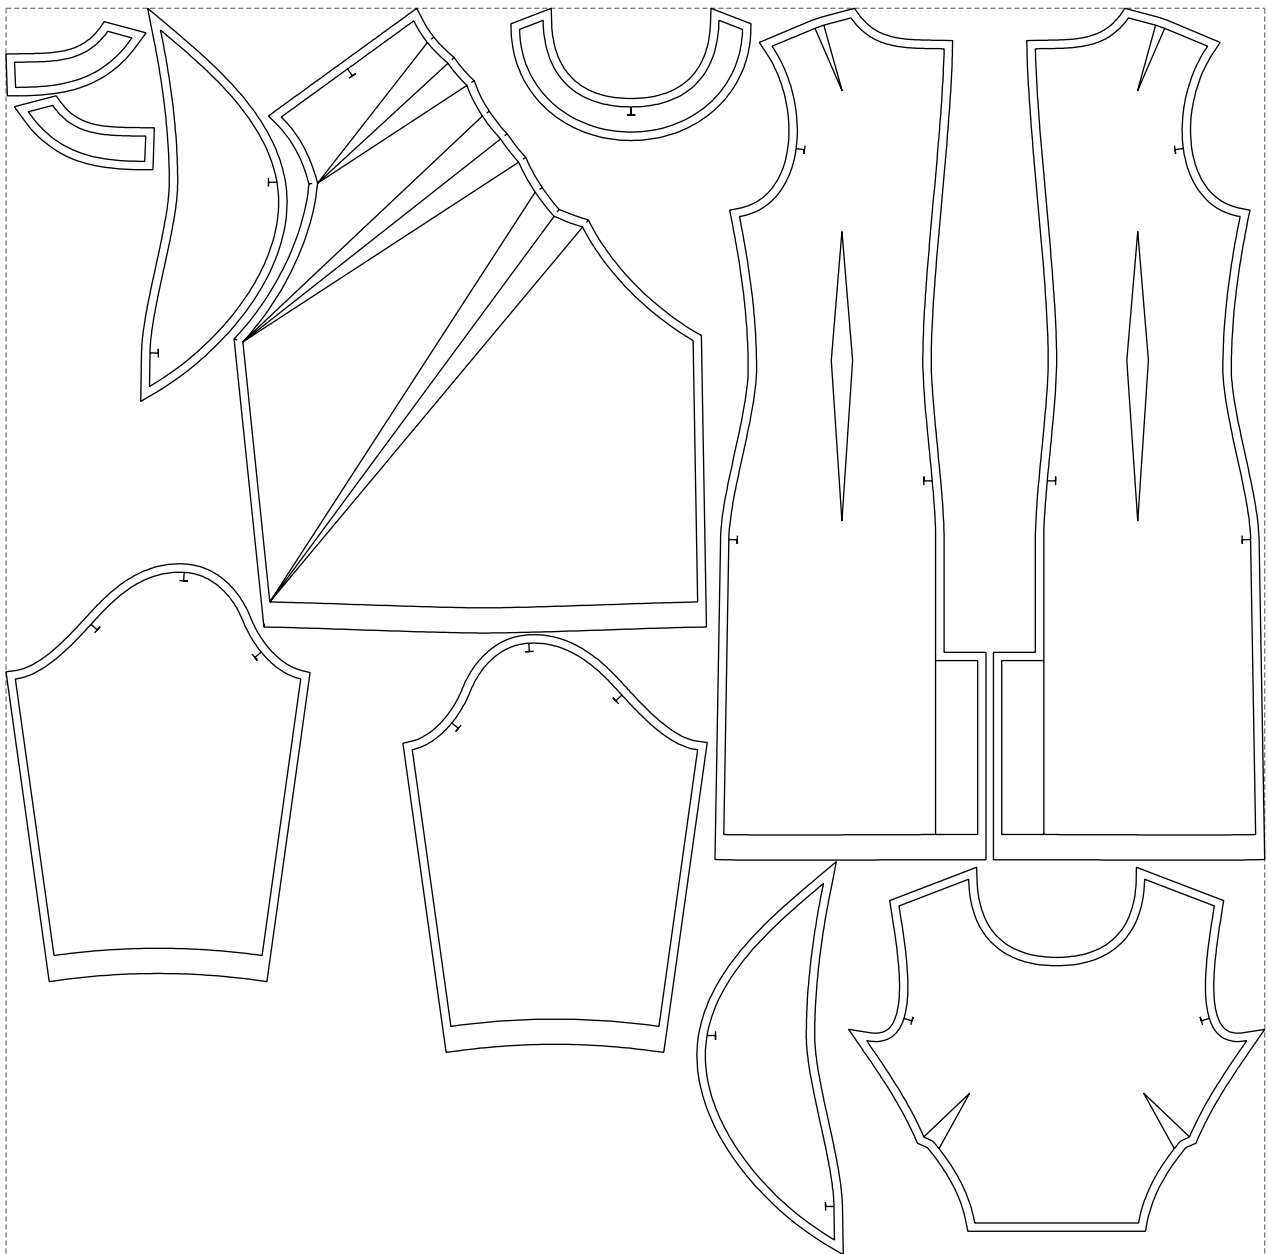

# Example

size:1499.00 x1484.76 mm

Maneken =1 ver.0

rz\_1=170

rz\_16=88

rz\_17=75.6

rz\_18=67.6

rz\_19=96