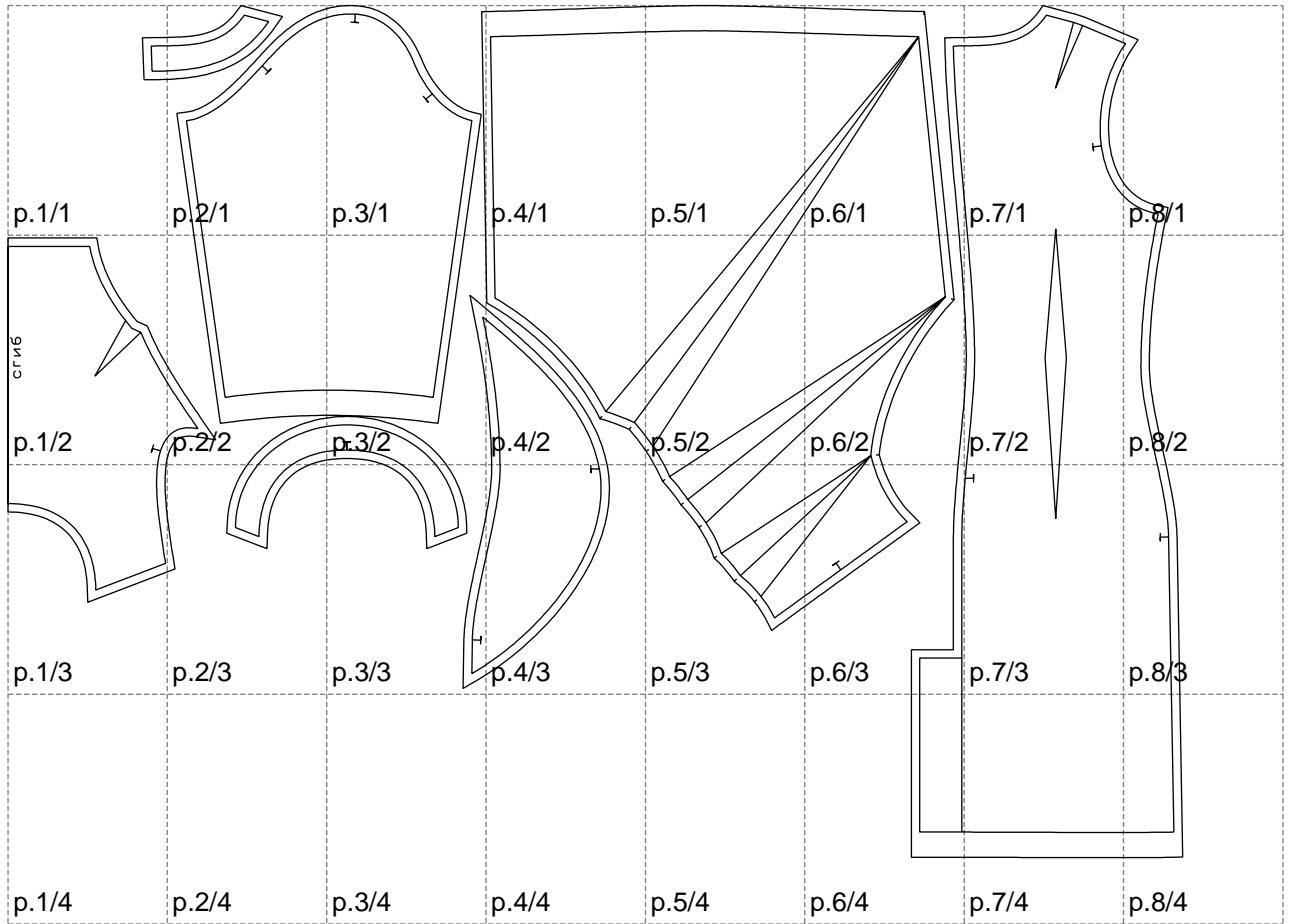

Not for print

Paper size: A4, size:1399.00 x1014.67 mm

# Example

size:1499.00 x1484.76 mm

Maneken =1 ver.0

rz\_1=170

rz\_16=88

rz\_17=75.6

rz\_18=67.6

rz\_19=96

rz\_20=94.6

---

. . . . .  
. . . . .  
. . . . .