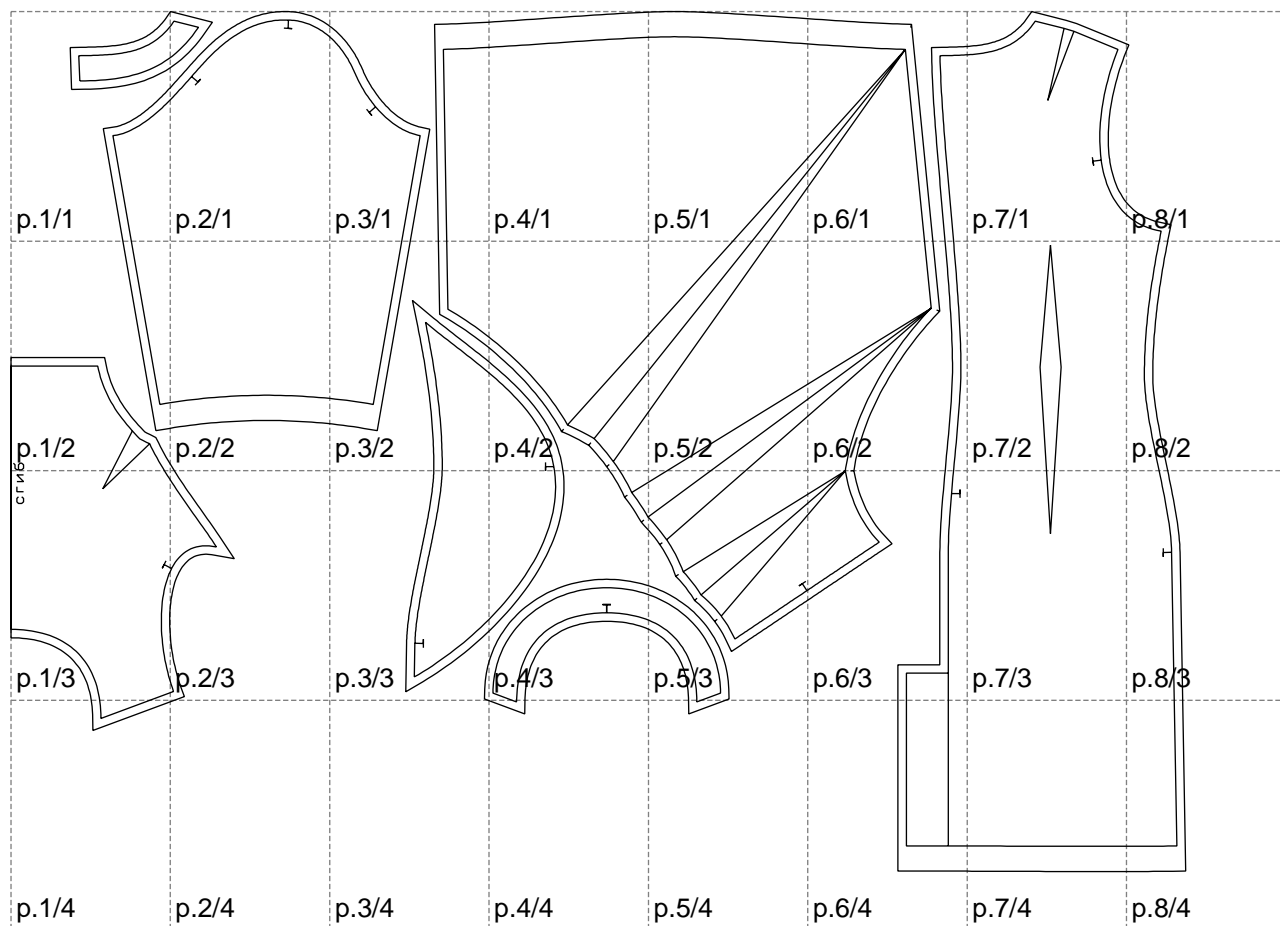

Not for print

Paper size: A4, size:1399.00 x1024.06 mm

# Example

size:1479.00 x1542.49 mm

Maneken =1 ver.0

rz\_1=170

rz\_16=96

rz\_17=82

rz\_18=76

rz\_19=104

rz\_20=101.8

---

. . . . .  
. . . . .  
. . . . .