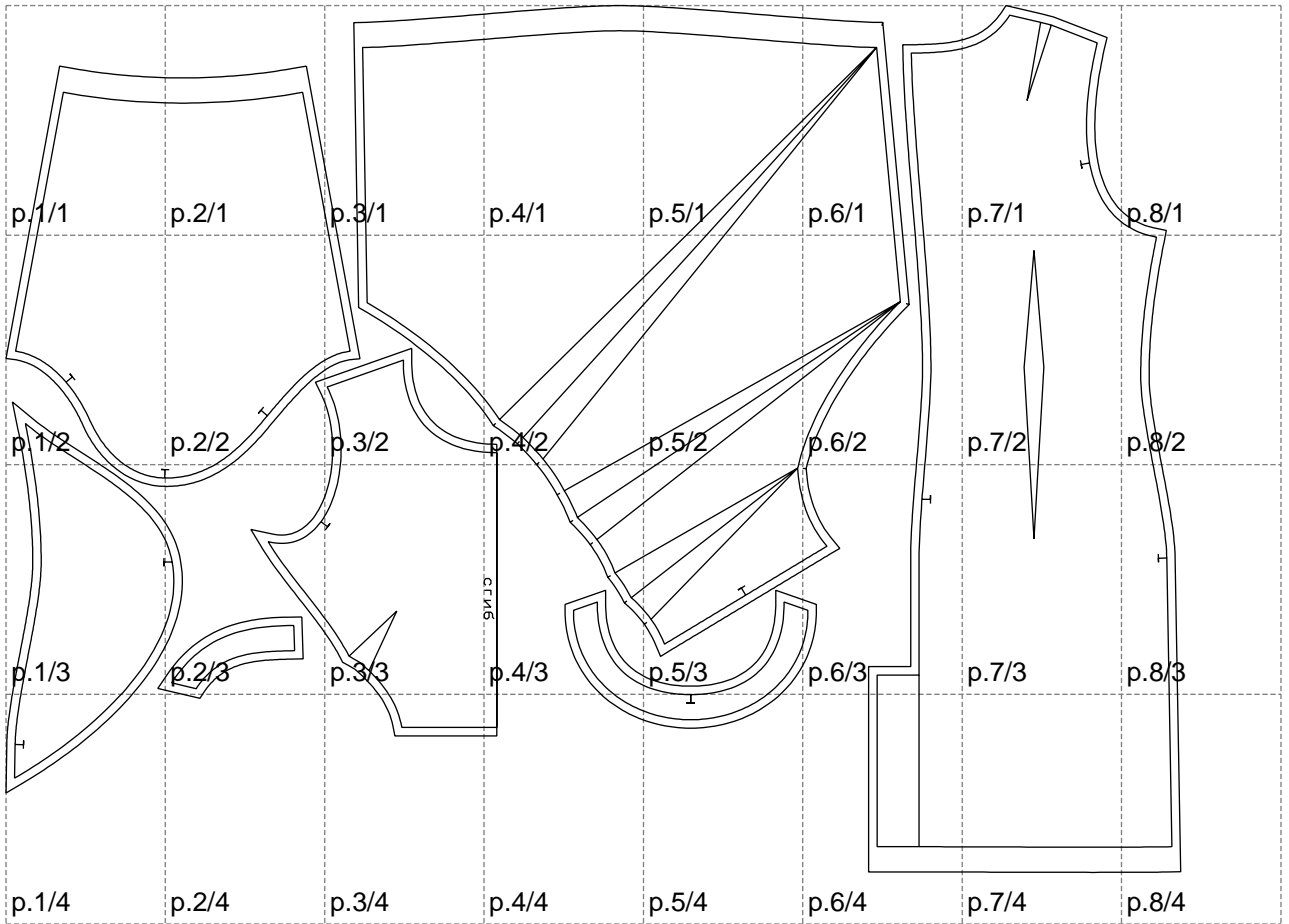

Not for print

Paper size: A4, size:1399.00 x1032.19 mm

# Example

size:1499.00 x1719.99 mm

Maneken =1 ver.0

rz\_1=170

rz\_16=108

rz\_17=92.5

rz\_18=89.2

rz\_19=116

rz\_20=113

---

. . . . .  
. . . . .  
. . . . .