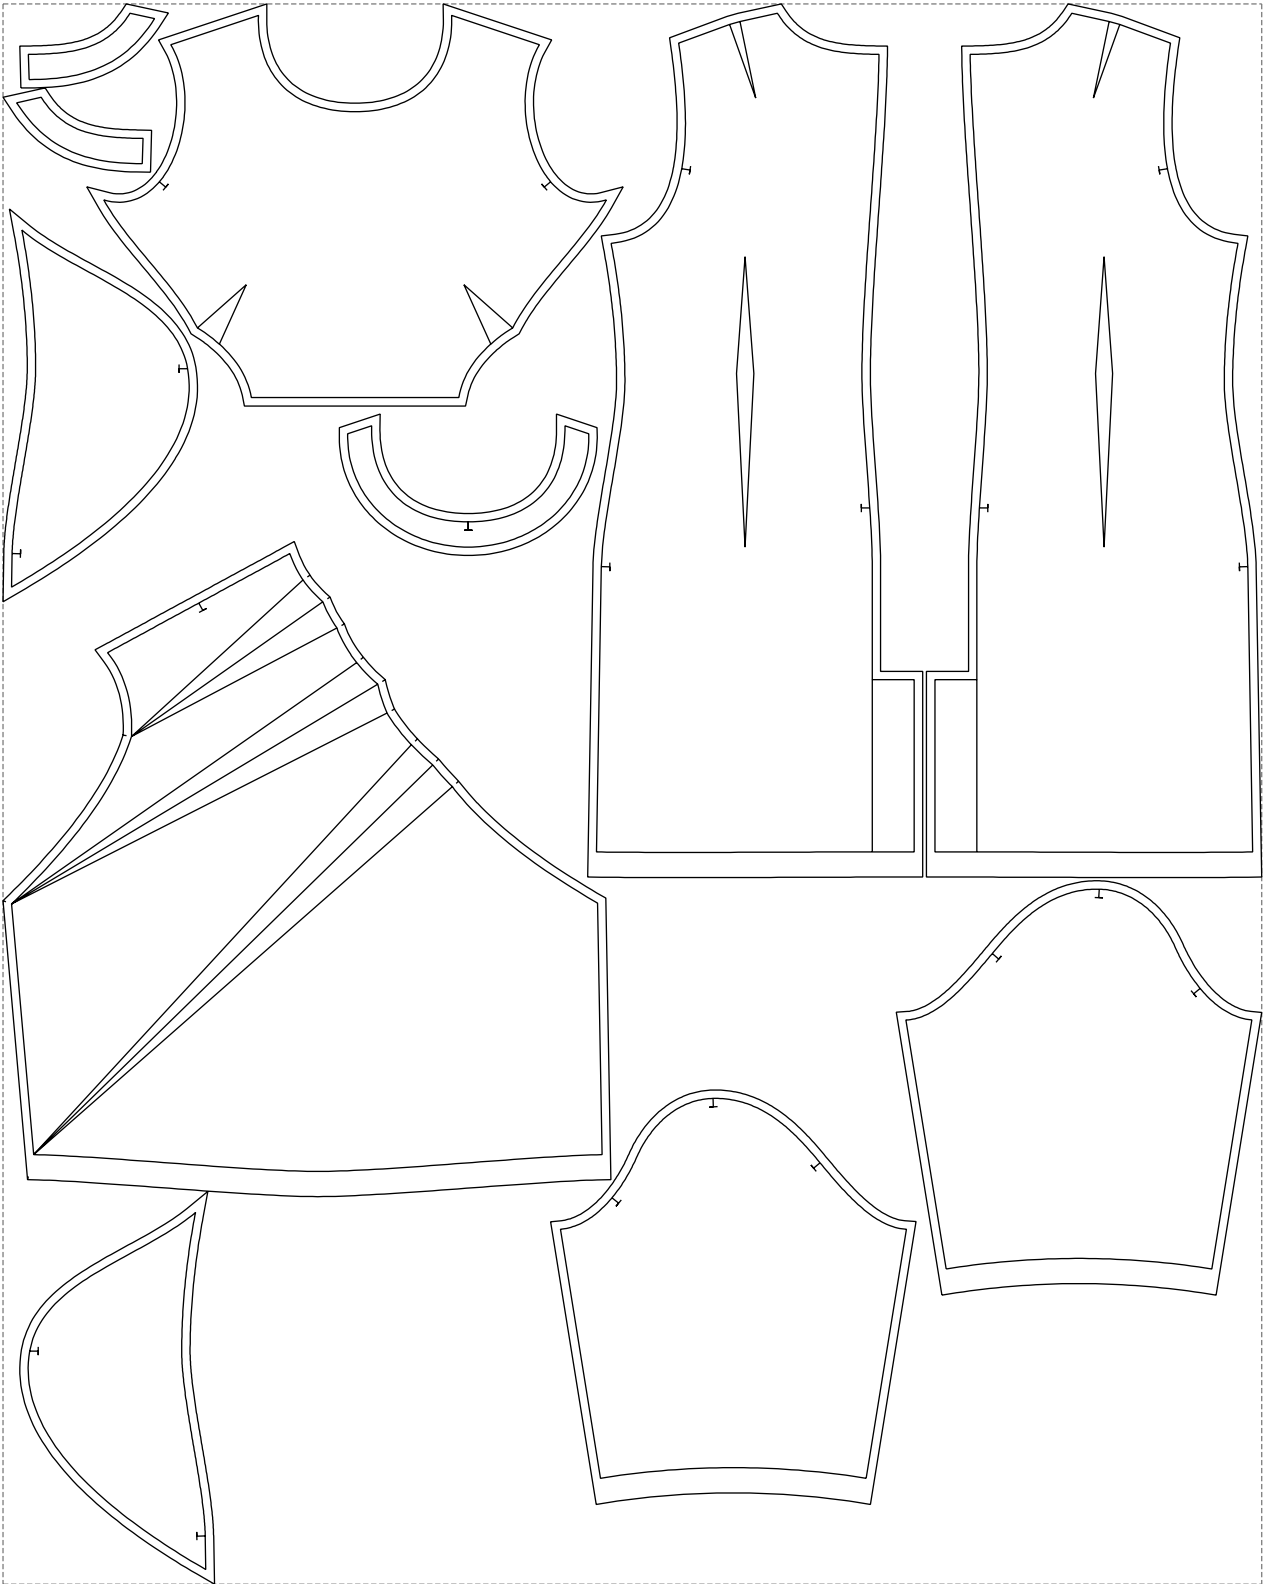

Not for print

Paper size: A4, size:1399.00 x1089.92 mm

# Example

size:1499.00 x1882.63 mm

Maneken =1 ver.0

rz\_1=170

rz\_16=120

rz\_17=104

rz\_18=103.6

rz\_19=128