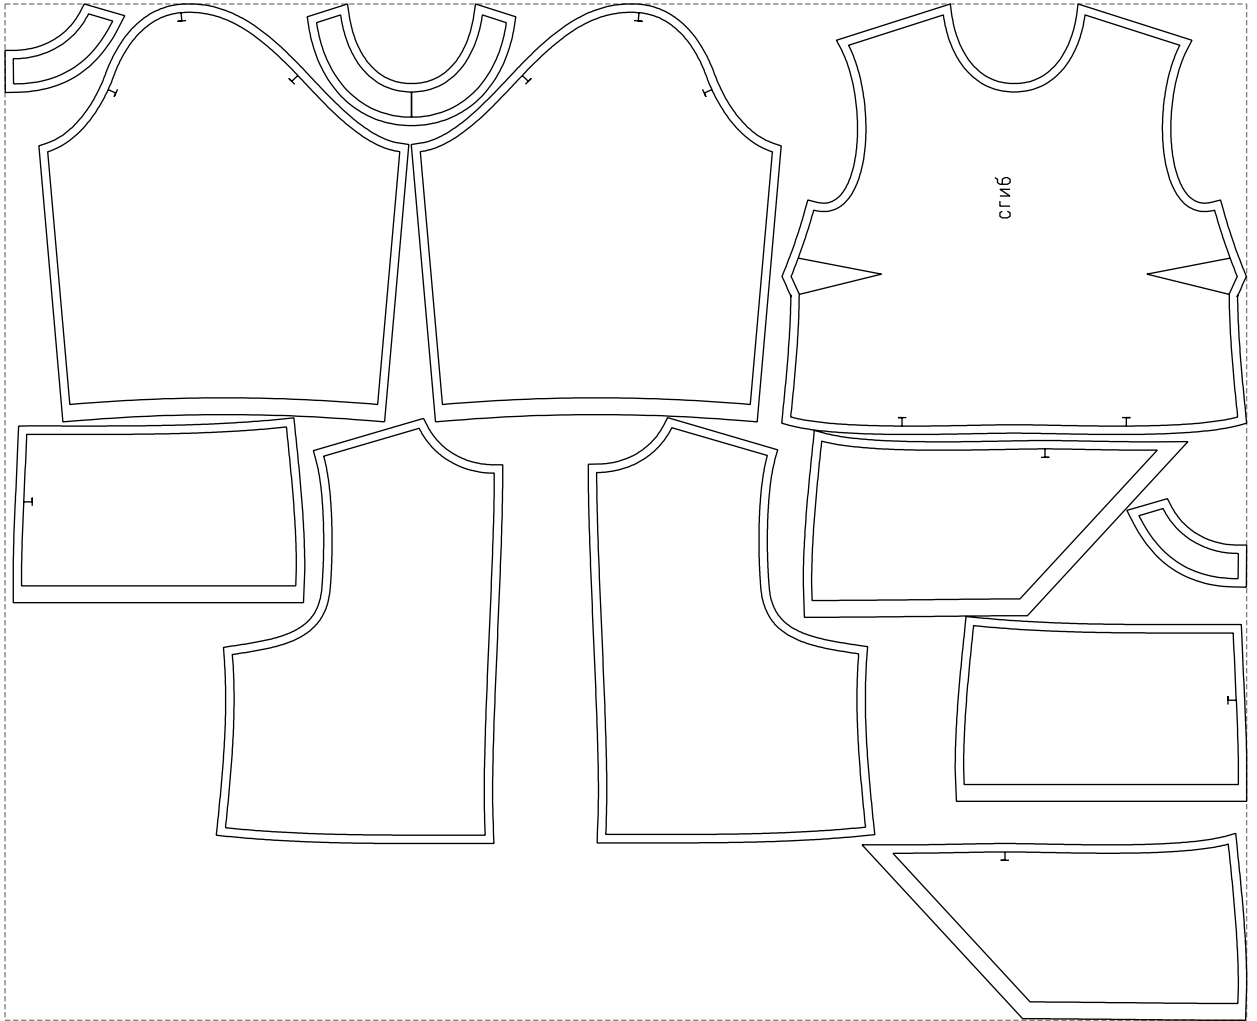

Not for print

Paper size: A4, size:1399.00 x715.41 mm

# Example

size:1478.91 x1210.69 mm

Maneken =1 ver.0

rz\_1=170

rz\_16=112

rz\_17=96.2

rz\_18=94

rz\_19=120

rz\_20=117

---

. . . . .  
. . . . .  
. . . . .