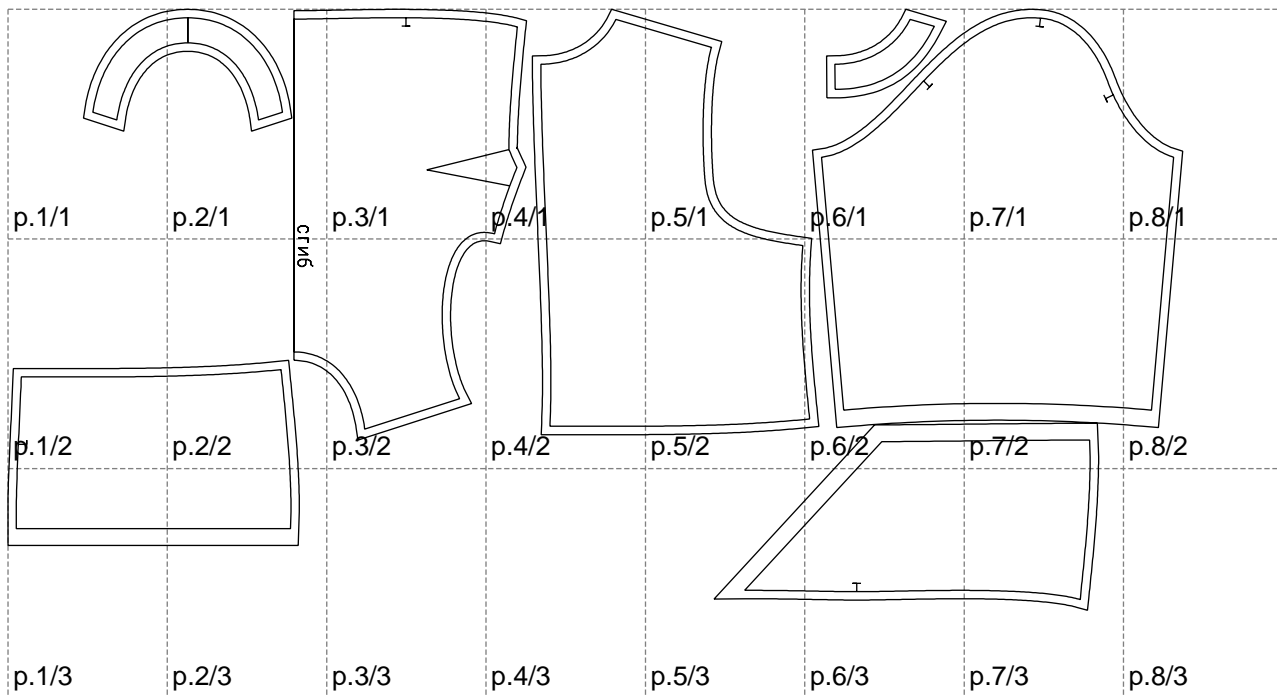

Not for print

Paper size: A4, size:1399.00 x715.41 mm

# Example

size:1478.91 x1210.69 mm

Maneken =1 ver.0

rz\_1=170

rz\_16=112

rz\_17=96.2

rz\_18=94

rz\_19=120

rz\_20=117

---

. . . . .  
. . . . .  
. . . . .