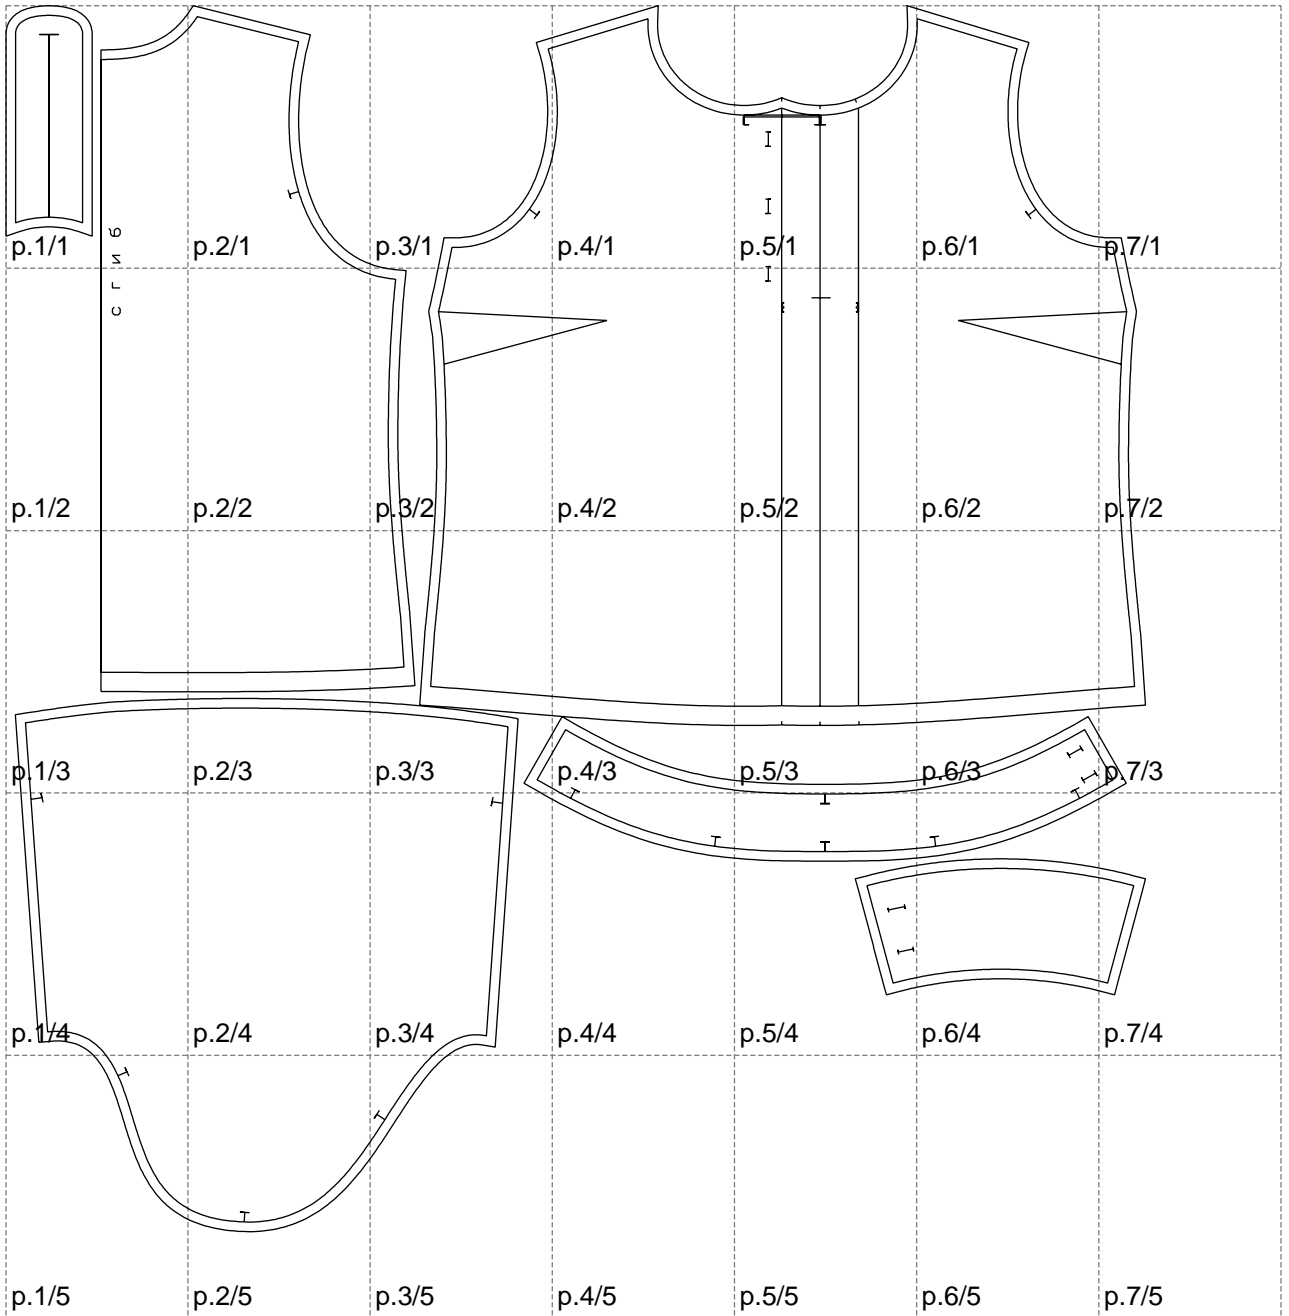

Not for print

Paper size: A4, size:1187.55 x1277.27 mm

# Example

size:1488.94 x1508.97 mm

Maneken =1 ver.0

rz\_1=170

rz\_16=116

rz\_17=100

rz\_18=98.8

rz\_19=124

rz\_20=121

---

. . . . .  
. . . . .  
. . . . .