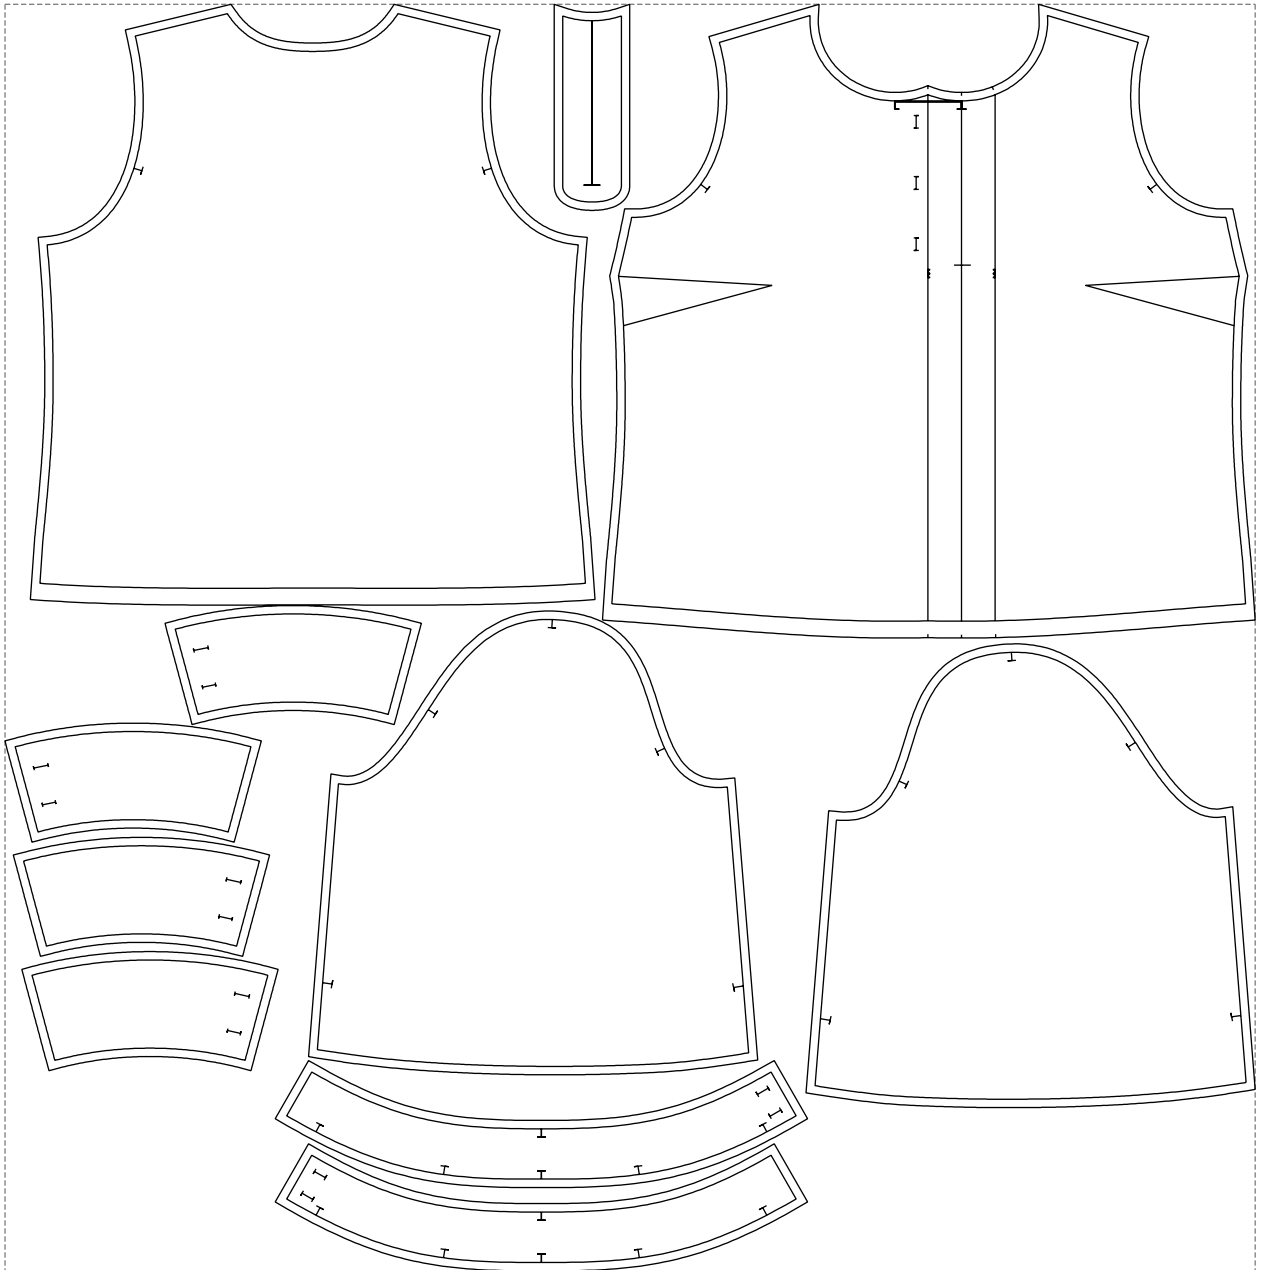

Not for print

Paper size: A4, size:1238.22 x1275.30 mm

Example

size:1488.97 x1508.74 mm

Maneken =1 ver.0

rz_1=170

rz_16=120

rz_17=104

rz_18=103.6

rz_19=128

rz_20=125.1

.
.
.