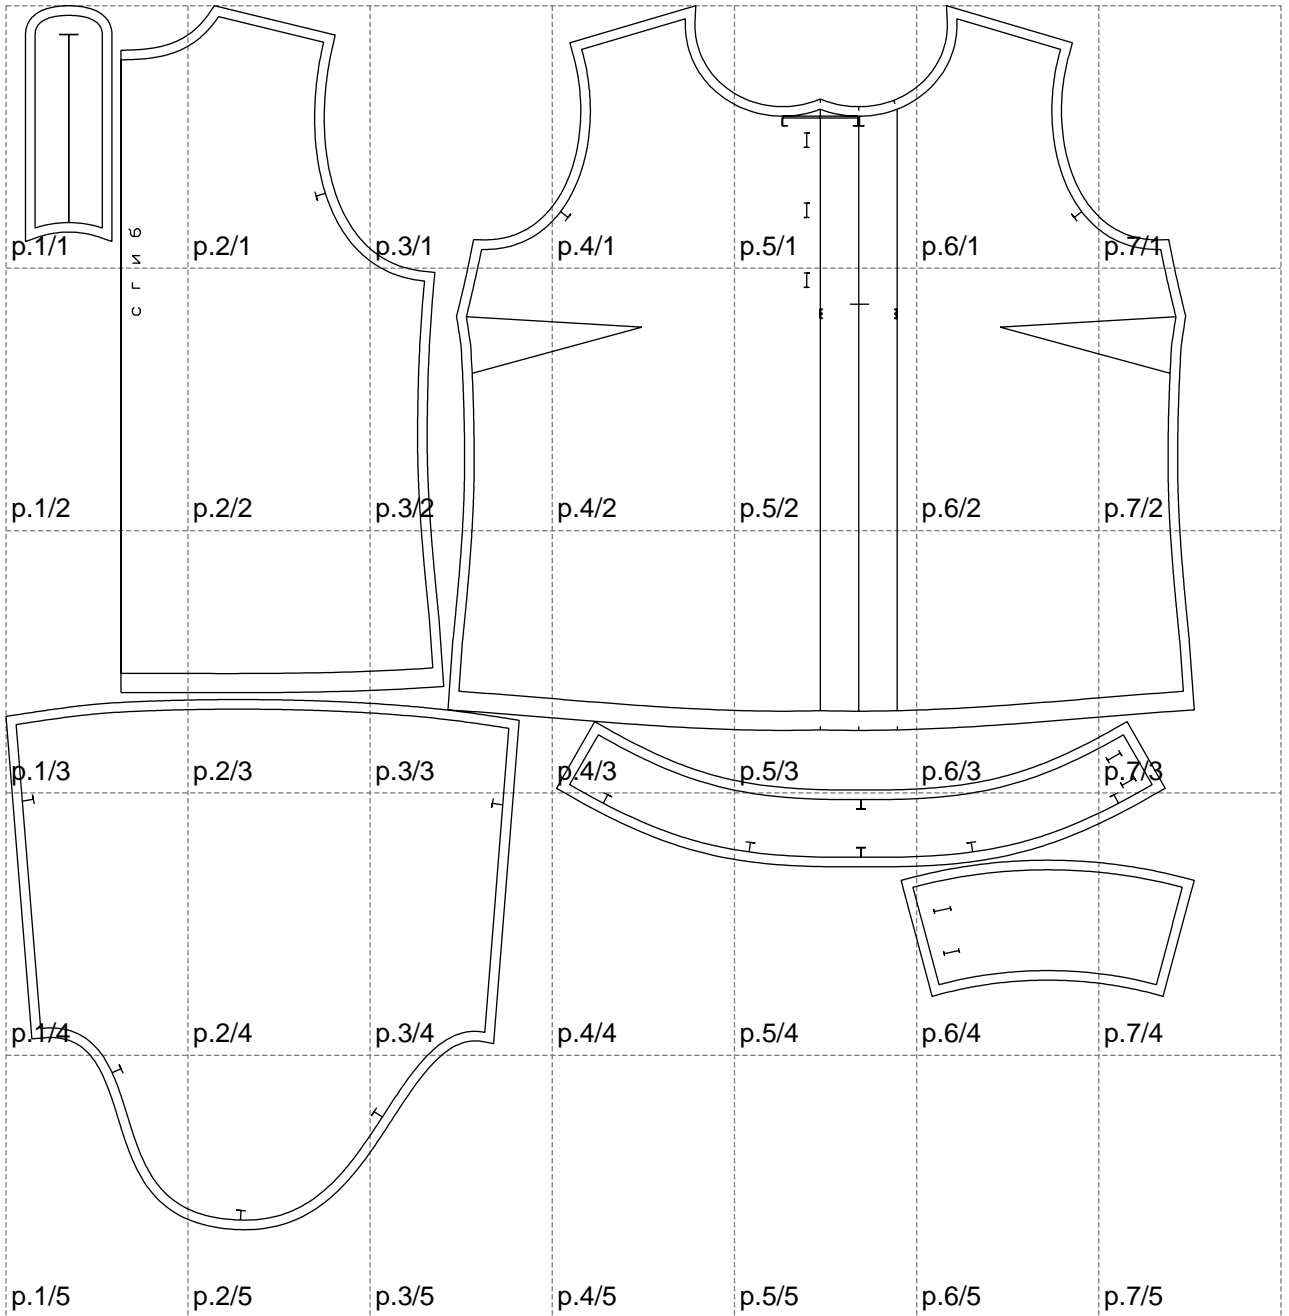

Not for print

Paper size: A4, size:1238.22 x1275.30 mm

Example

size:1488.97 x1508.74 mm

Maneken =1 ver.0

rz_1=170

rz_16=120

rz_17=104

rz_18=103.6

rz_19=128

rz_20=125.1

.
.
.