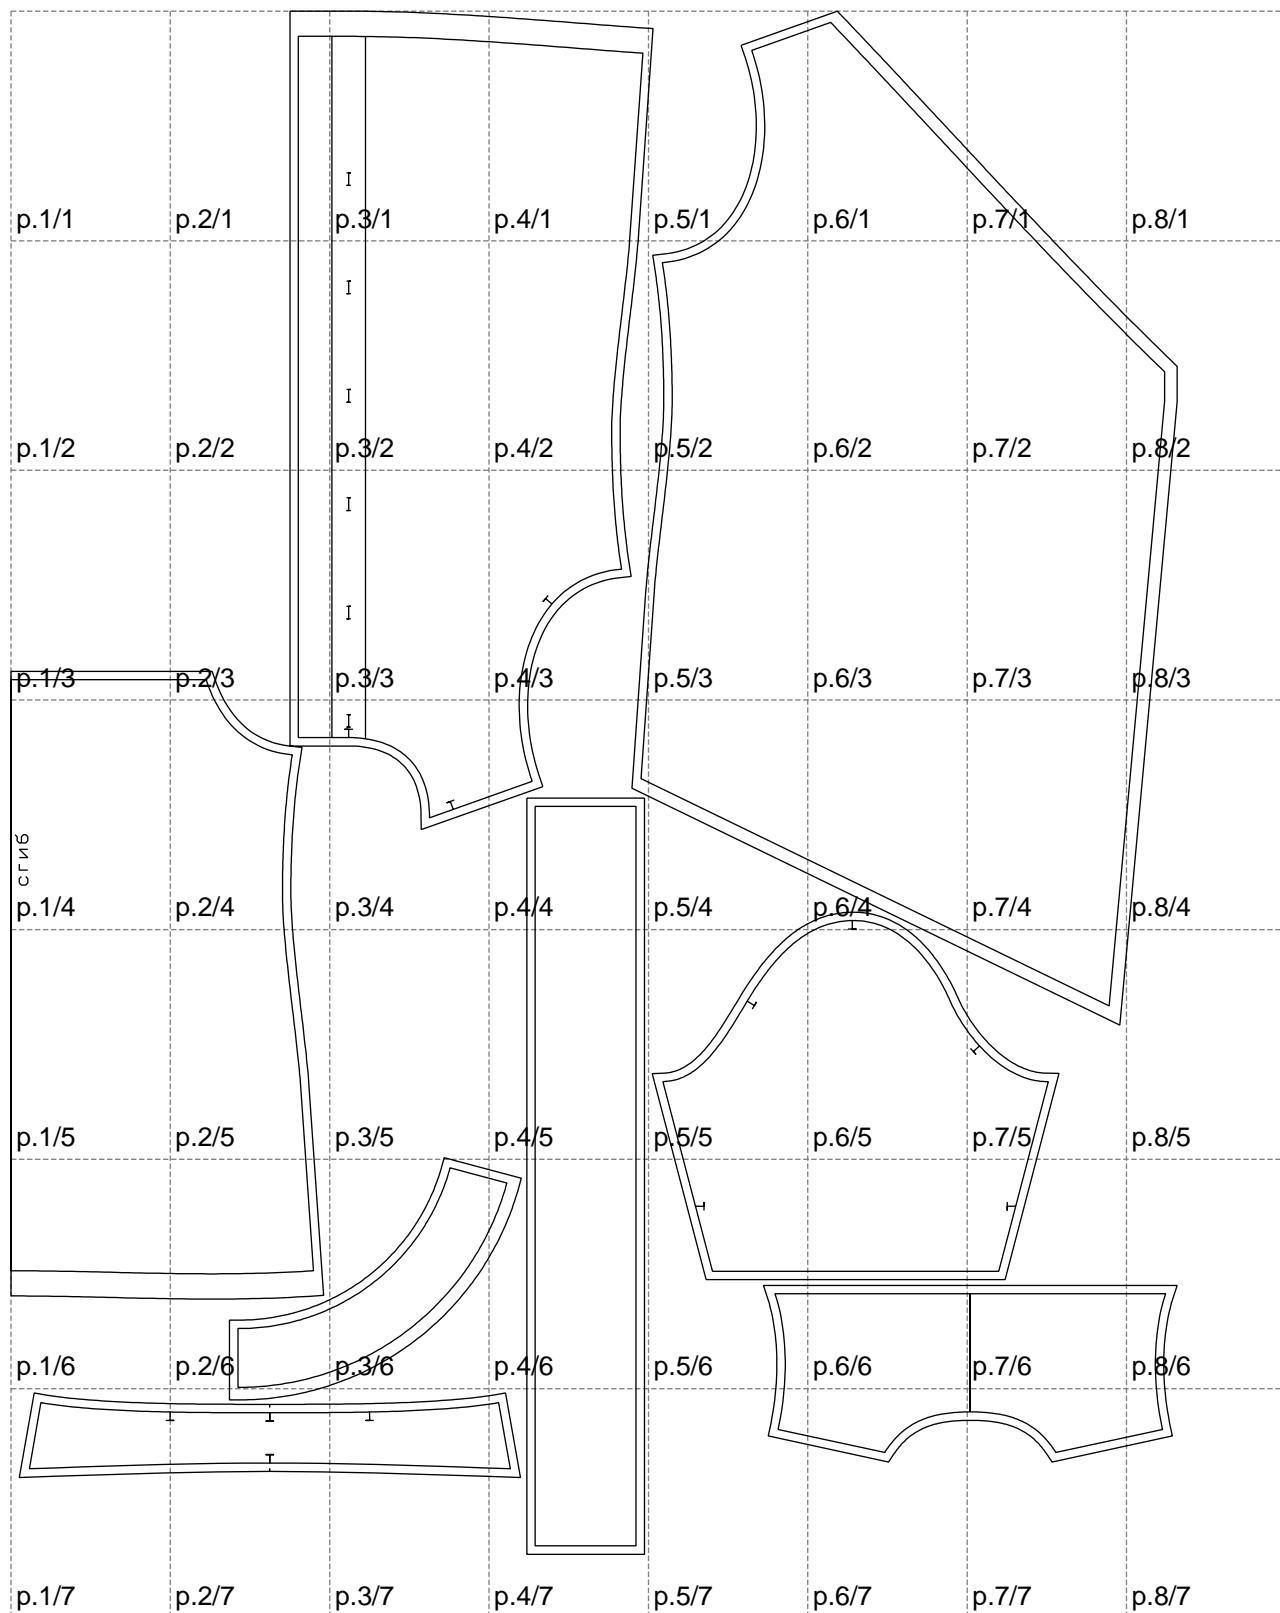

Not for print

Paper size: A4, size:1388.94 x1837.58 mm

# Example

size:1499.00 x2657.79 mm

Maneken =1 ver.0

rz\_1=170

rz\_16=120

rz\_17=104

rz\_18=103.6

rz\_19=128

rz\_20=125.1

---

. . . . .  
. . . . .  
. . . . .