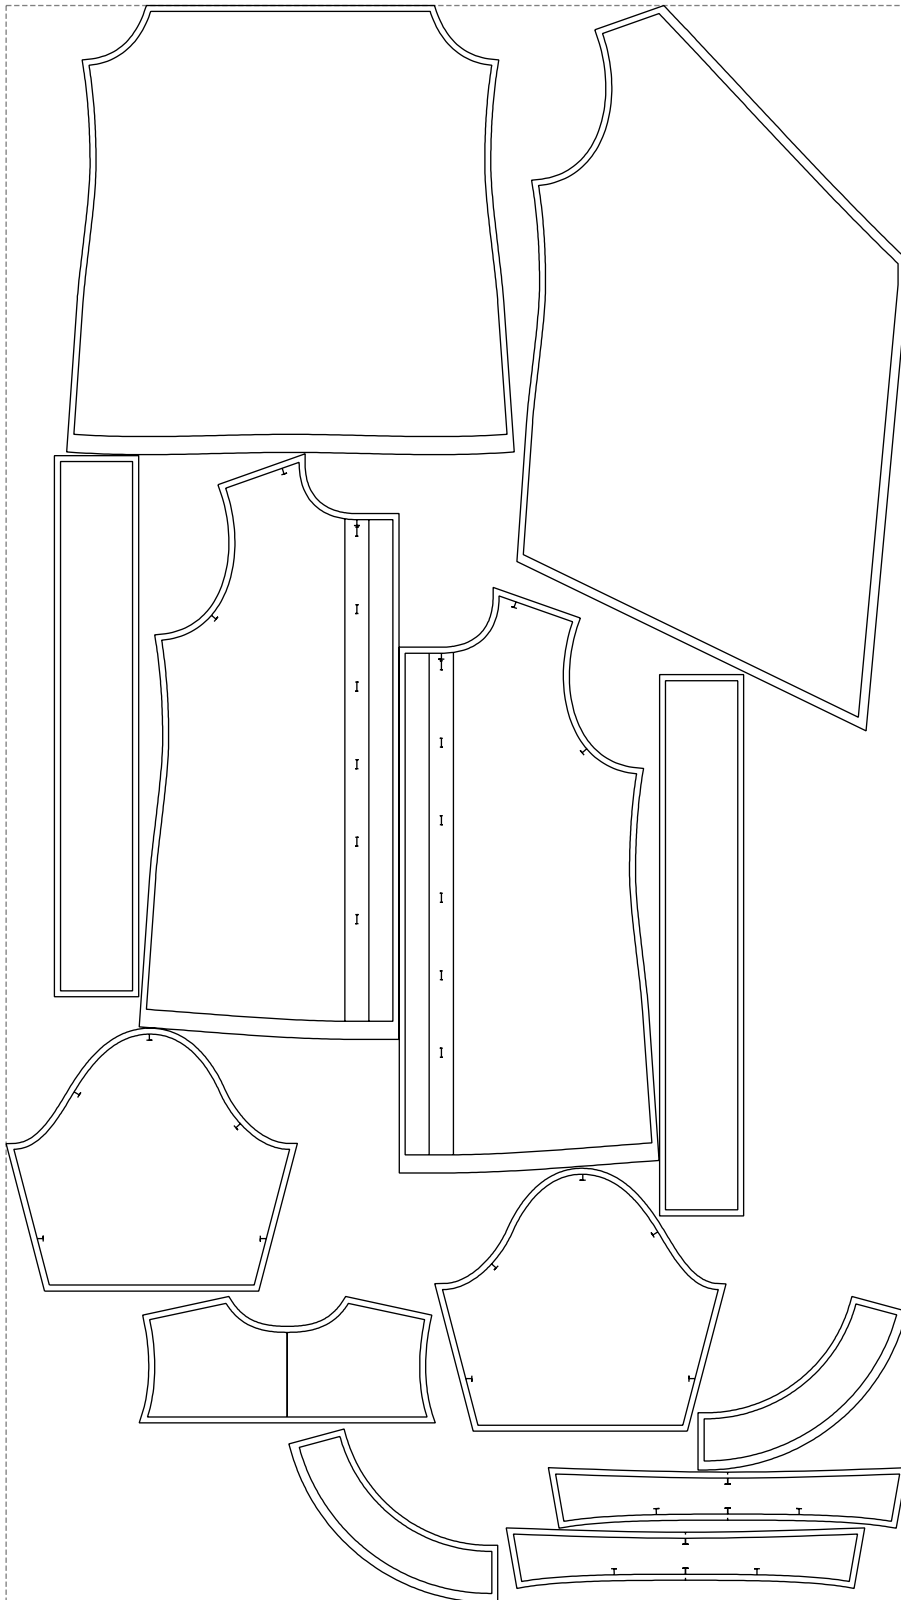

Not for print

Paper size: A4, size:1388.94 x1837.58 mm

# Example

size:1499.00 x2657.79 mm

Maneken =1 ver.0

rz\_1=170

rz\_16=120

rz\_17=104

rz\_18=103.6

rz\_19=128

rz\_20=125.1

---

. . . . .  
. . . . .  
. . . . .