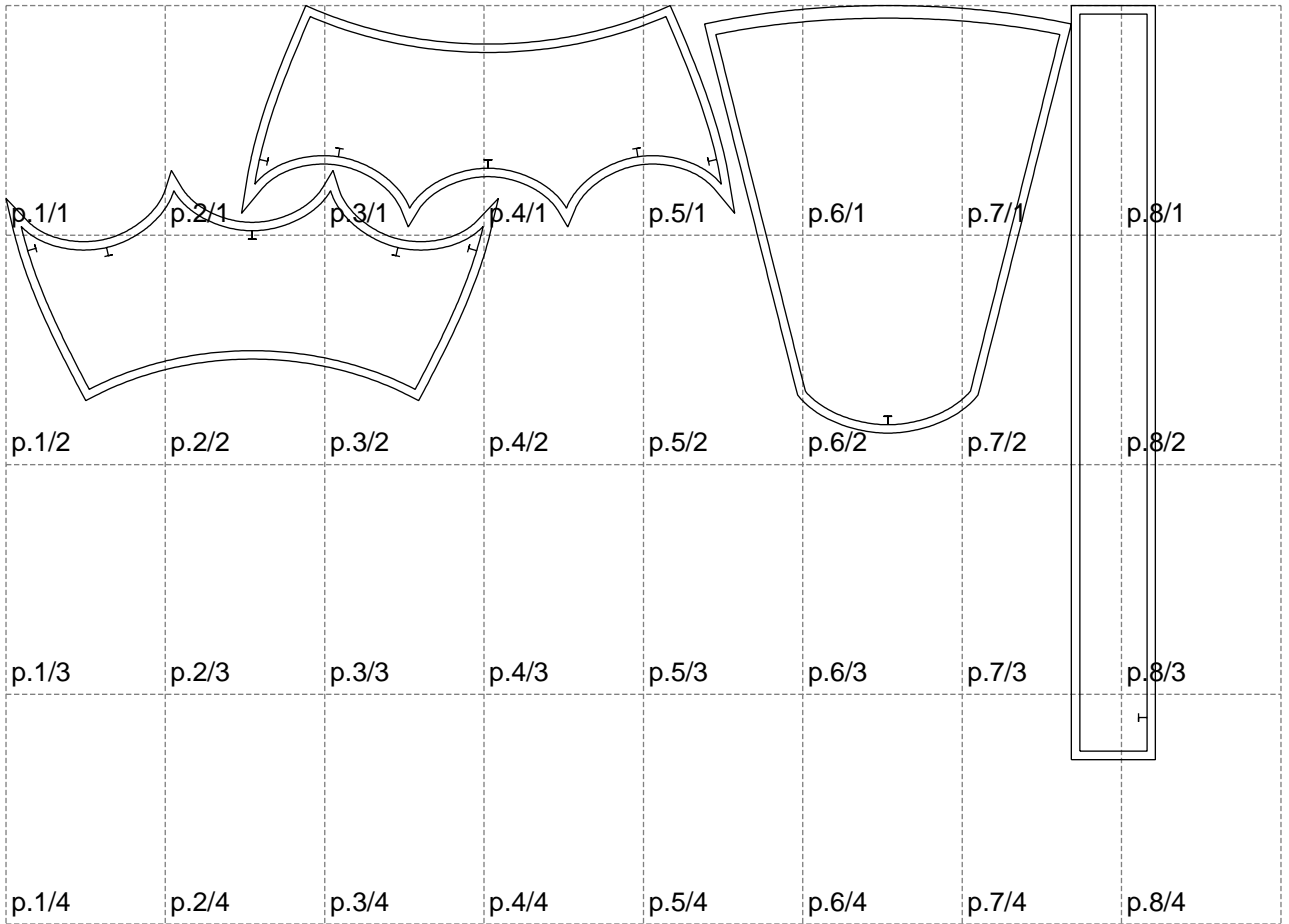

Not for print

Paper size: A4, size:1368.91 x897.83 mm

# Example

size:1499.00 x1419.90 mm

Maneken =1 ver.0

rz\_1=170

rz\_16=100

rz\_17=85.4

rz\_18=80.2

rz\_19=108

rz\_20=105.4

---

. . . . .  
. . . . .  
. . . . .