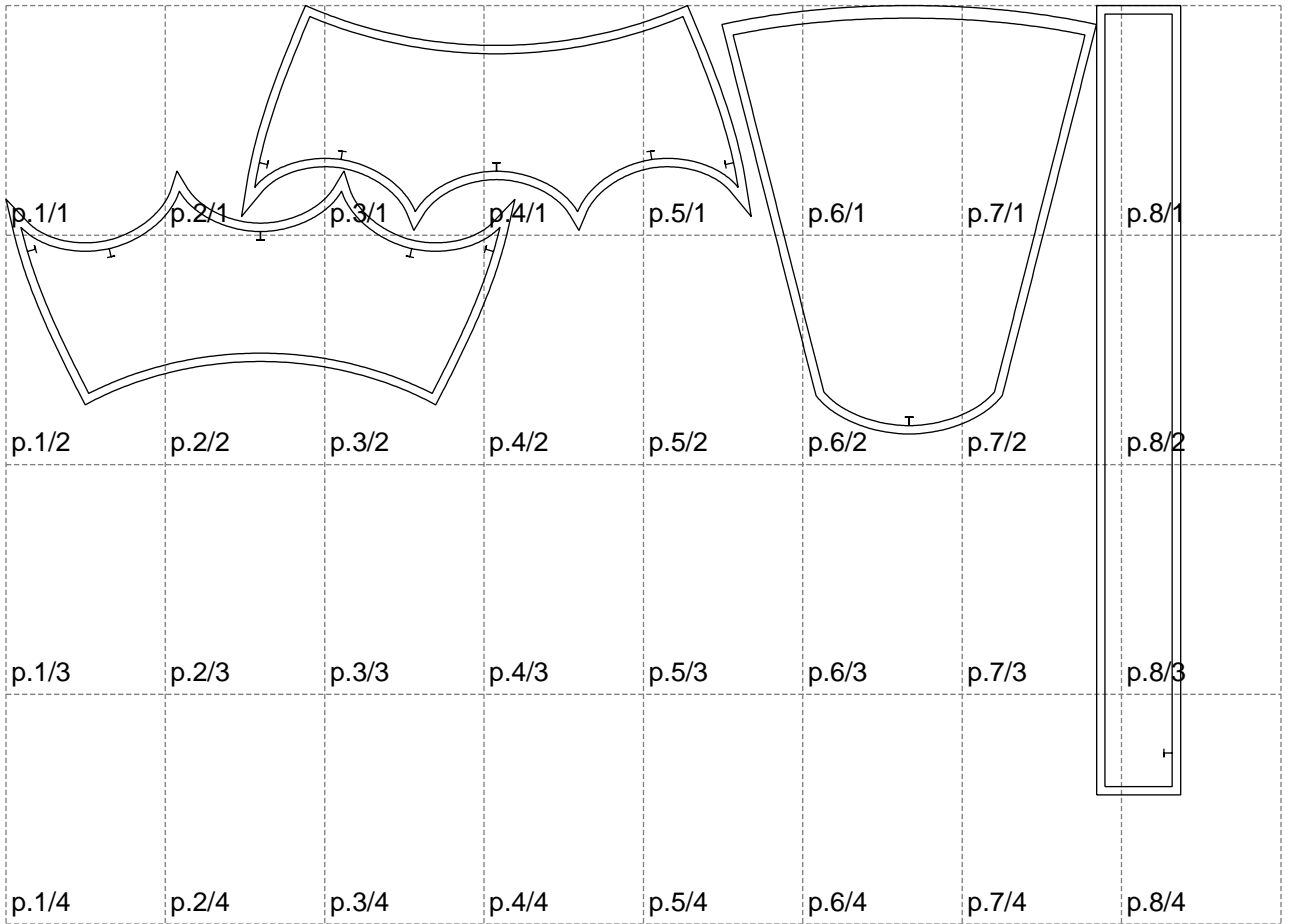

Not for print

Paper size: A4, size:1399.00 x939.98 mm

# Example

size:1499.00 x1480.24 mm

Maneken =1 ver.0

rz\_1=170

rz\_16=104

rz\_17=88.9

rz\_18=84.4

rz\_19=112

rz\_20=109.3

---

. . . . .  
. . . . .  
. . . . .