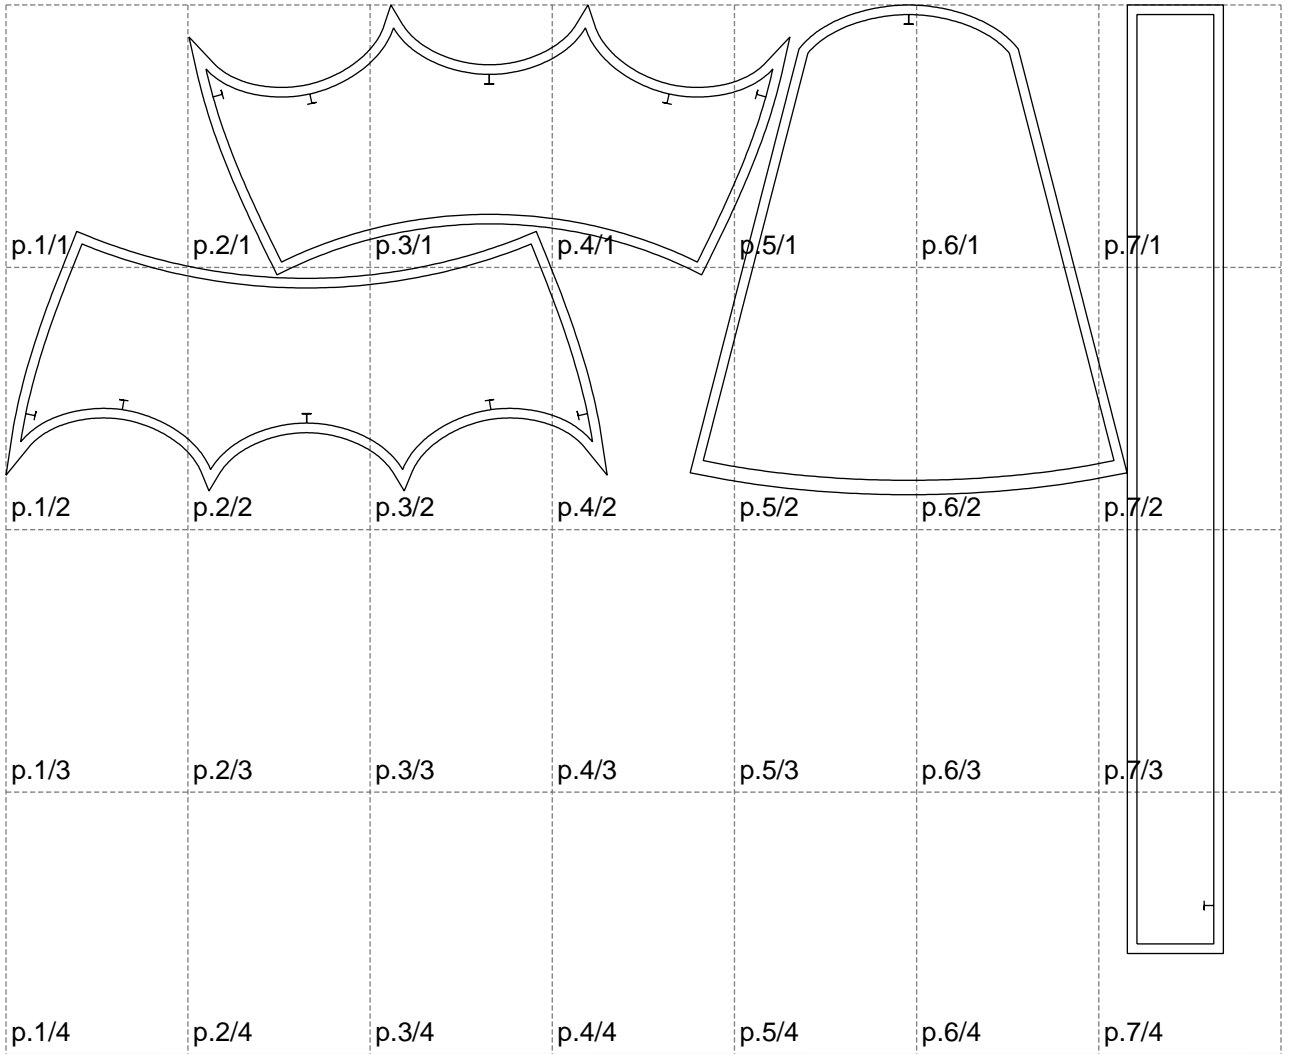

Not for print

Paper size: A4, size:1268.62 x988.29 mm

# Example

size:1499.00 x1504.53 mm

Maneken =1 ver.0

rz\_1=170

rz\_16=108

rz\_17=92.5

rz\_18=89.2

rz\_19=116

rz\_20=113

---

. . . . .  
. . . . .  
. . . . .