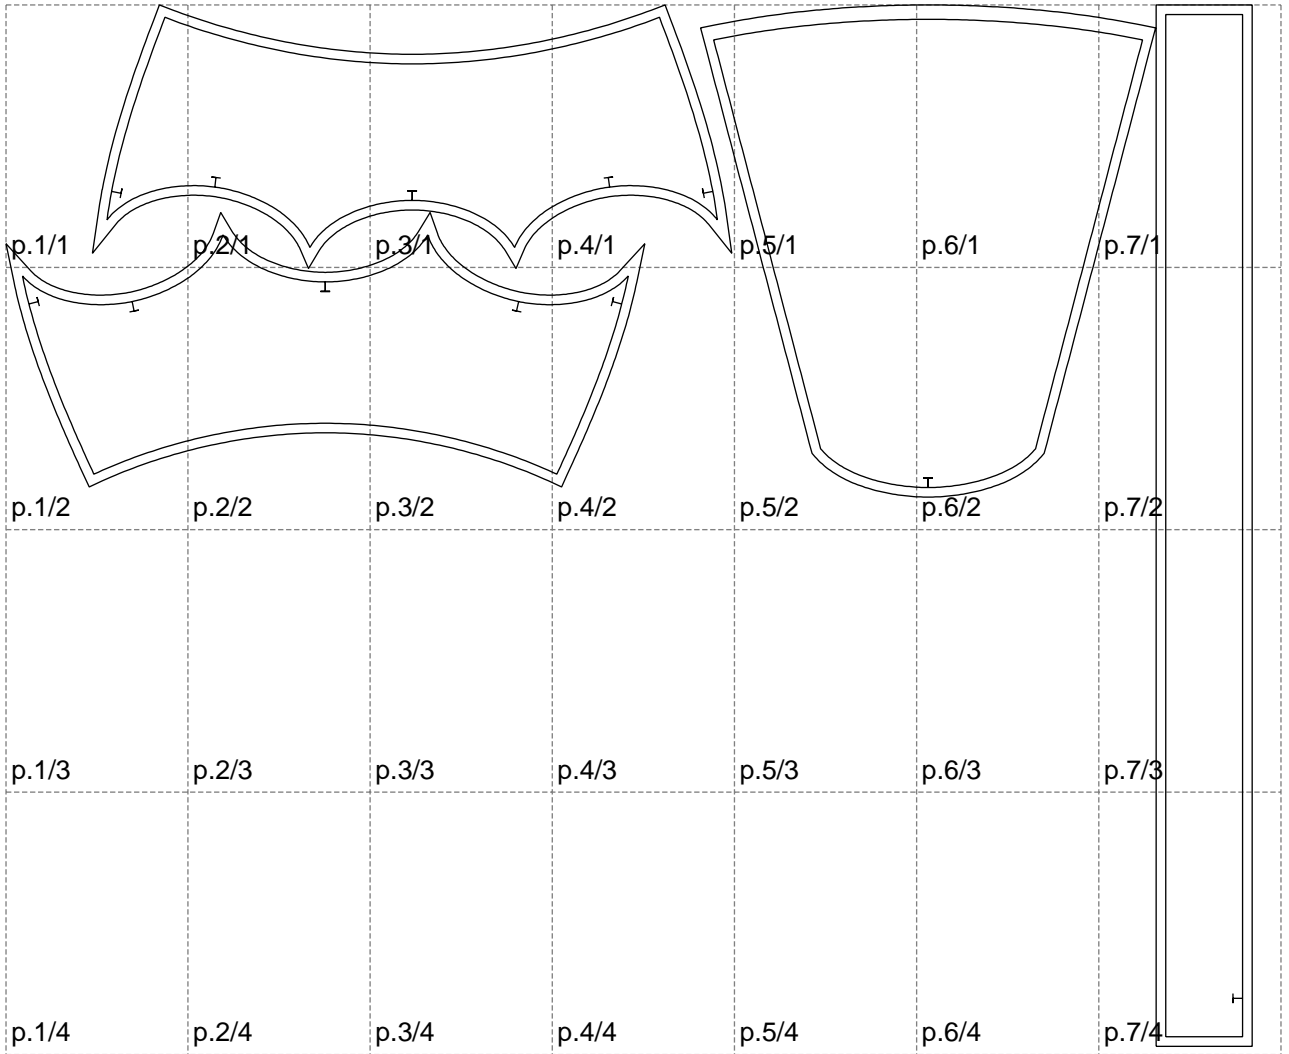

Not for print

Paper size: A4, size:1298.56 x1084.93 mm

# Example

size:1499.00 x1511.80 mm

Maneken =1 ver.0

rz\_1=170

rz\_16=116

rz\_17=100

rz\_18=98.8

rz\_19=124

rz\_20=121

---

. . . . .  
. . . . .  
. . . . .