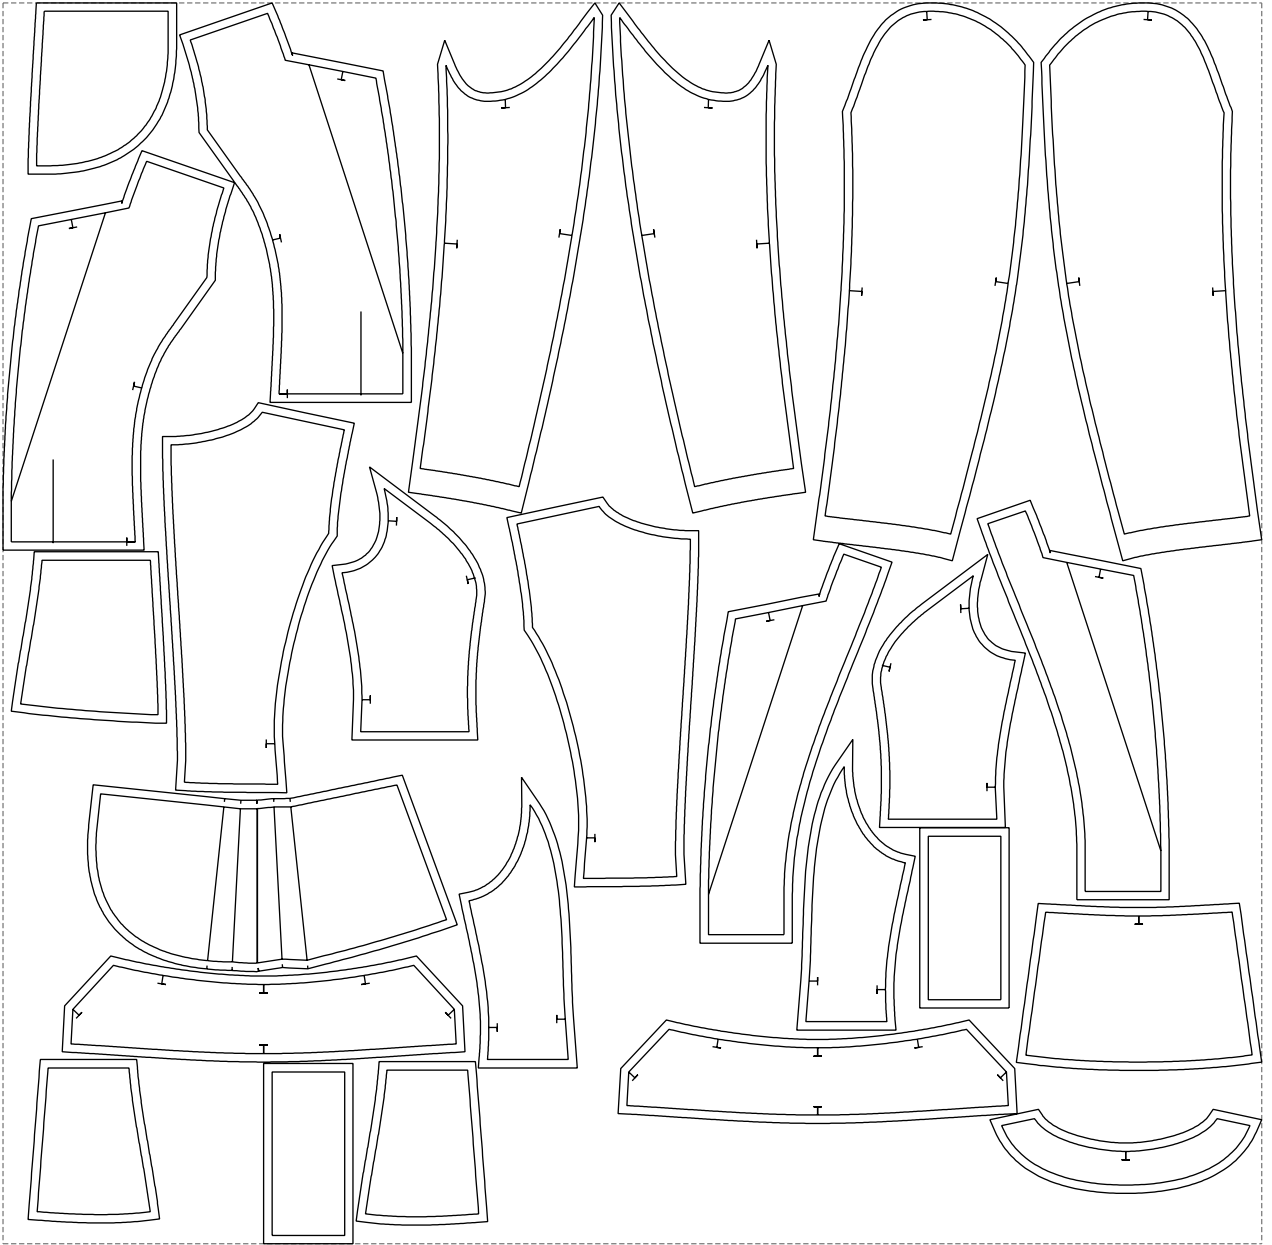

# Example

size:1499.00 x1478.16 mm

Maneken =1 ver.0

rz\_1=170

rz\_16=92

rz\_17=78.8

rz\_18=71.8

rz\_19=100