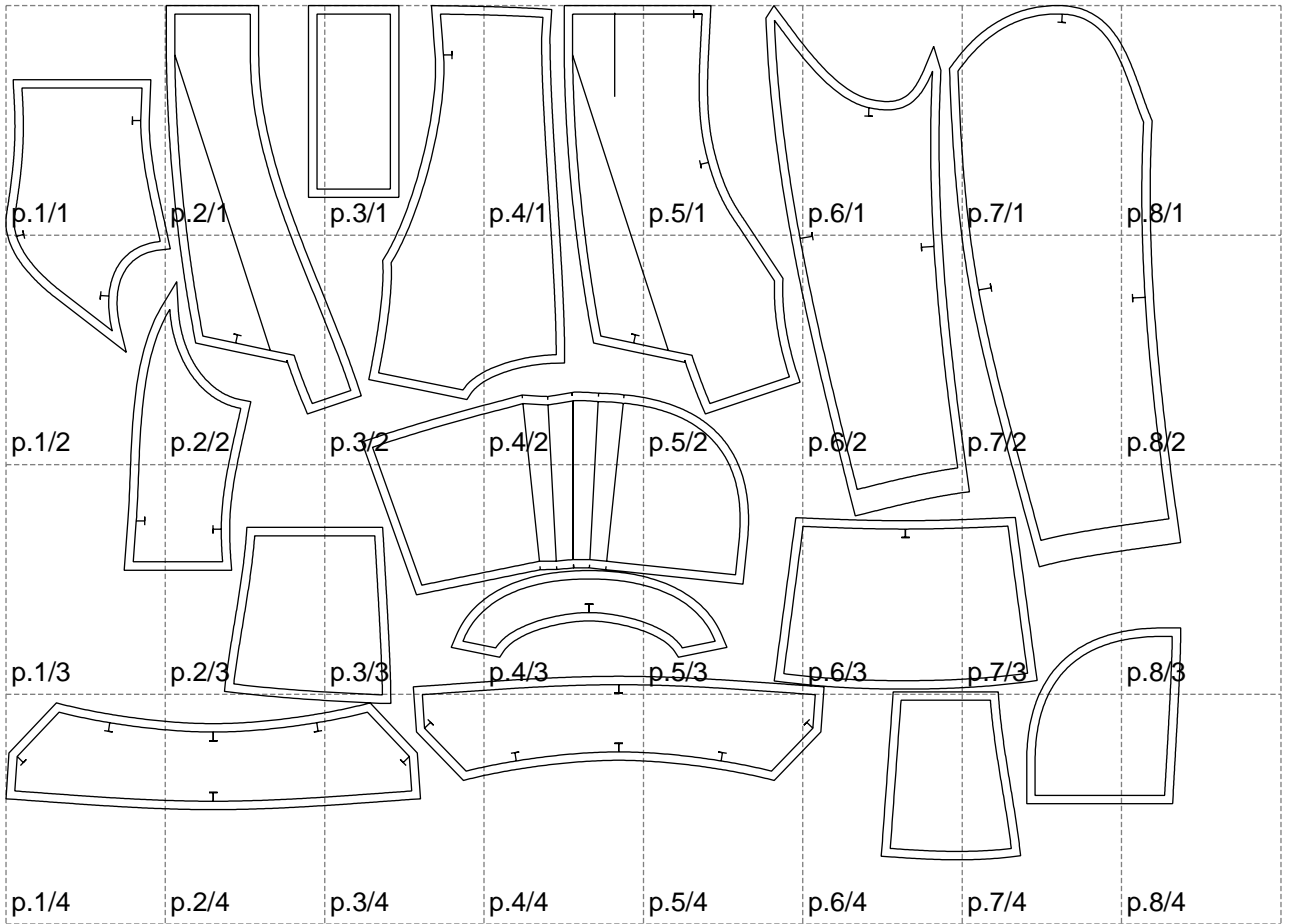

Not for print

Paper size: A4, size:1399.00 x1017.22 mm

# Example

size:1499.00 x1552.60 mm

Maneken =1 ver.0

rz\_1=170

rz\_16=100

rz\_17=85.4

rz\_18=80.2

rz\_19=108

rz\_20=105.4

---

. . . . .  
. . . . .  
. . . . .