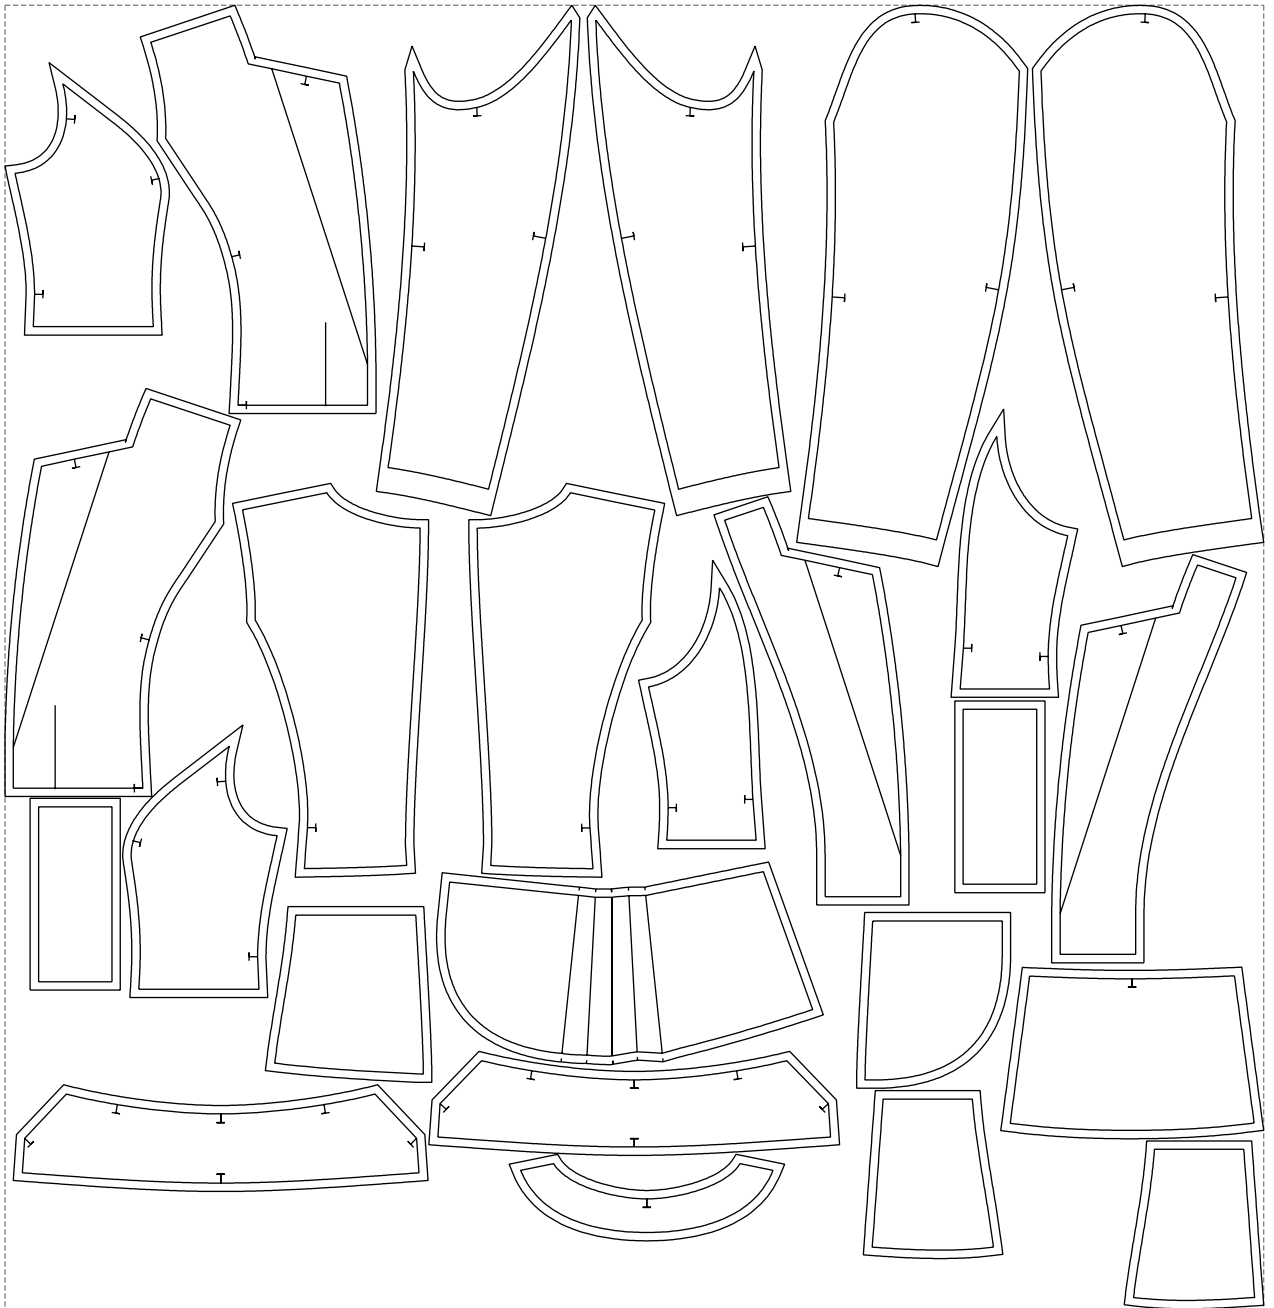

# Example

size:1499.00 x1552.60 mm

Maneken =1 ver.0

rz\_1=170

rz\_16=100

rz\_17=85.4

rz\_18=80.2

rz\_19=108