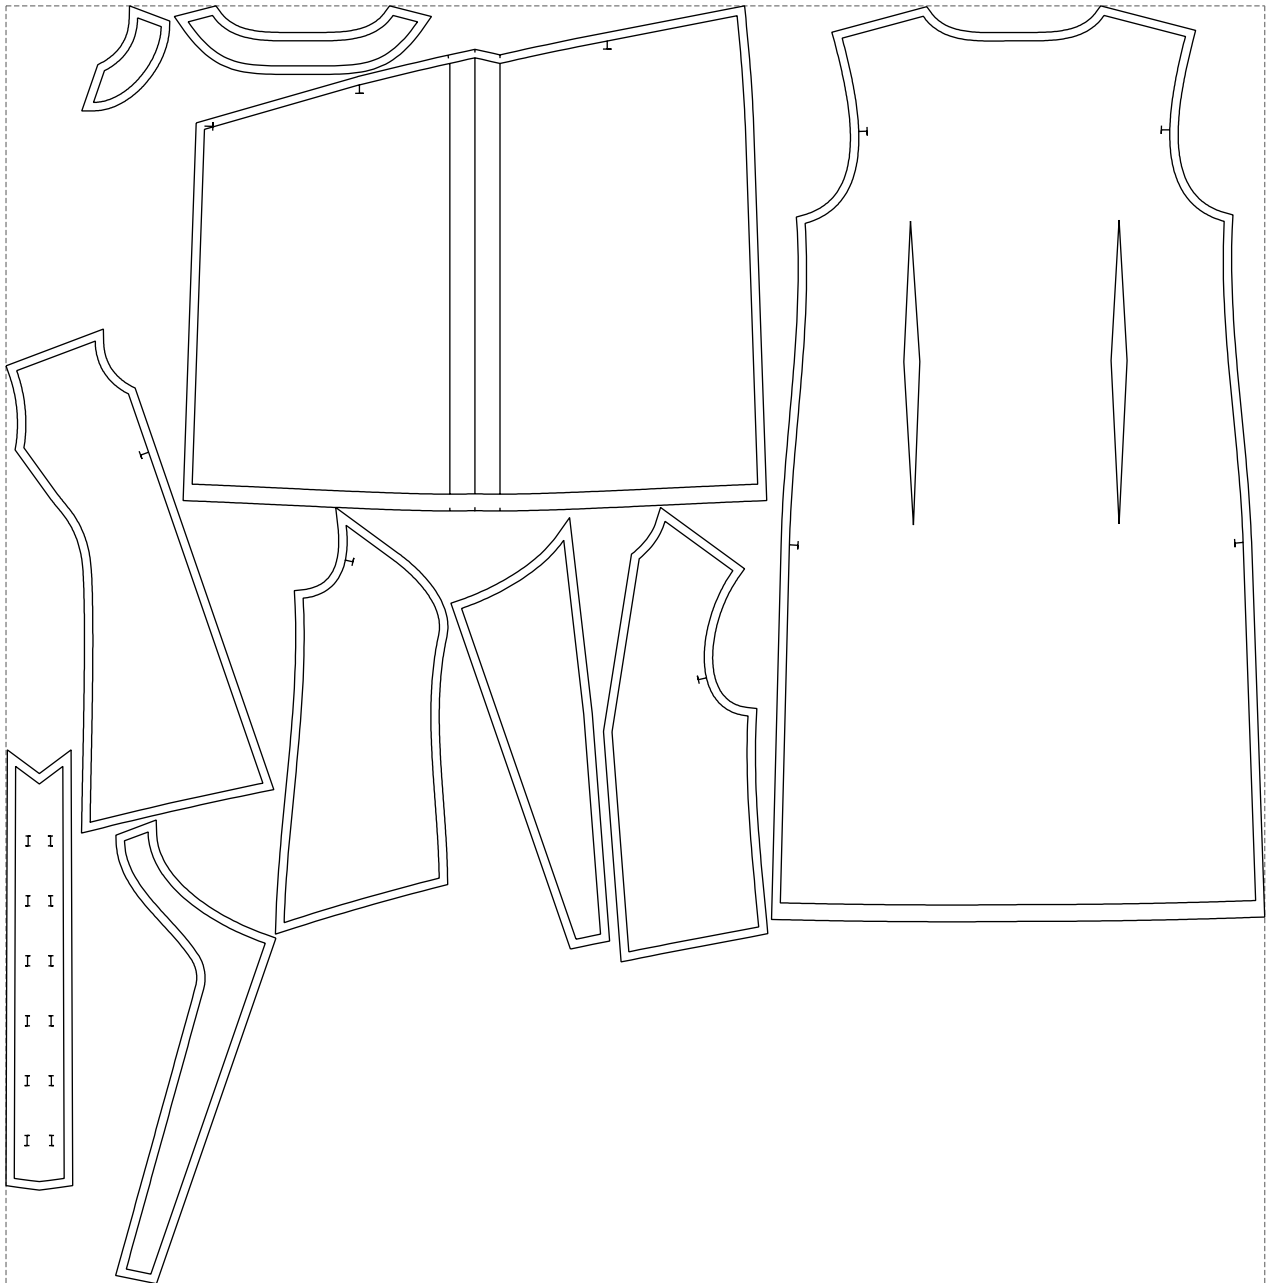

# Example

size:1499.00 x1522.25 mm

Maneken =1 ver.0

rz\_1=170

rz\_16=92

rz\_17=78.8

rz\_18=71.8

rz\_19=100