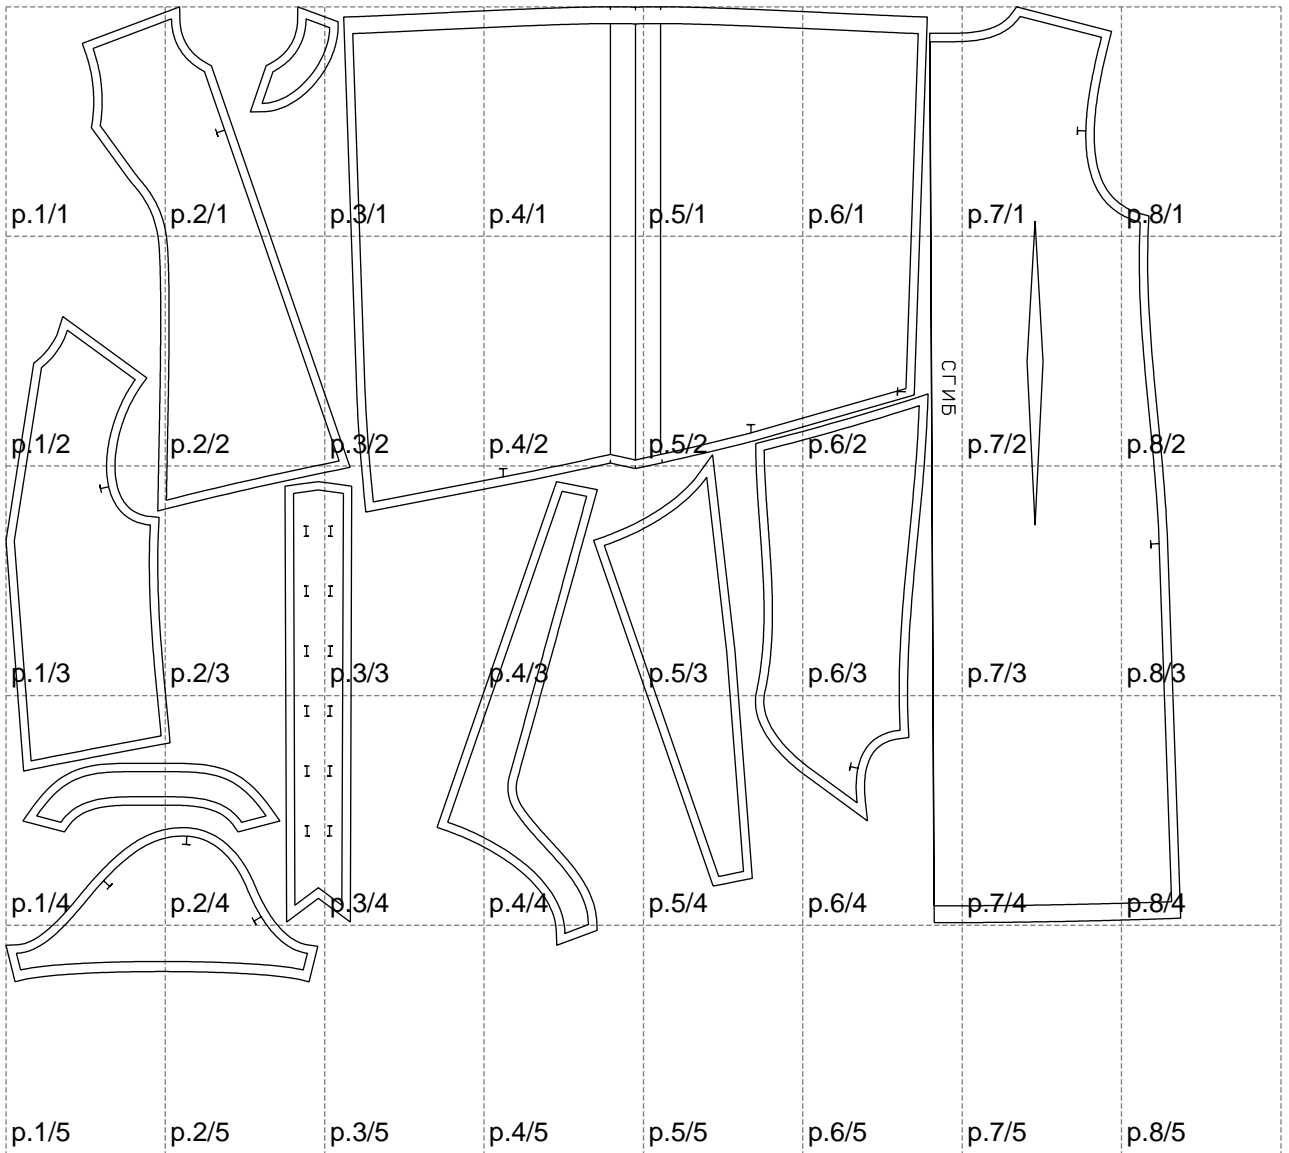

Not for print

Paper size: A4, size:1399.00 x1161.03 mm

# Example

size:1499.00 x1522.25 mm

Maneken =1 ver.0

rz\_1=170

rz\_16=92

rz\_17=78.8

rz\_18=71.8

rz\_19=100

rz\_20=98.1

---

. . . . .  
. . . . .  
. . . . .