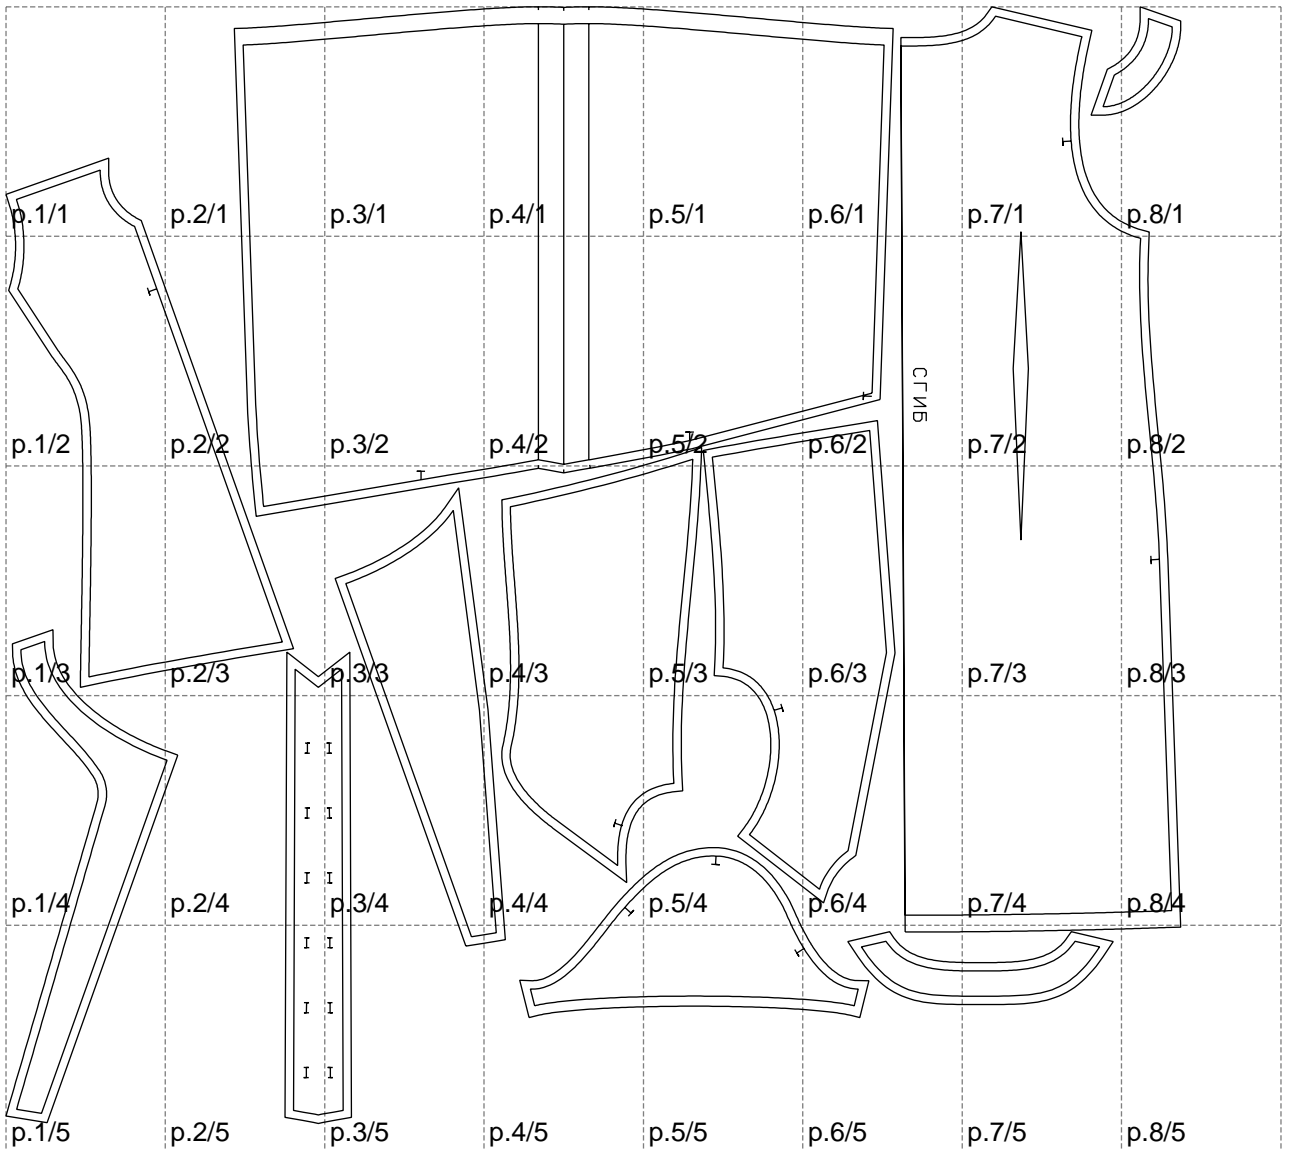

Not for print

Paper size: A4, size:1399.00 x1329.72 mm

# Example

size:1499.00 x1699.61 mm

Maneken =1 ver.0

rz\_1=170

rz\_16=108

rz\_17=92.5

rz\_18=89.2

rz\_19=116

rz\_20=113

---

. . . . .  
. . . . .  
. . . . .