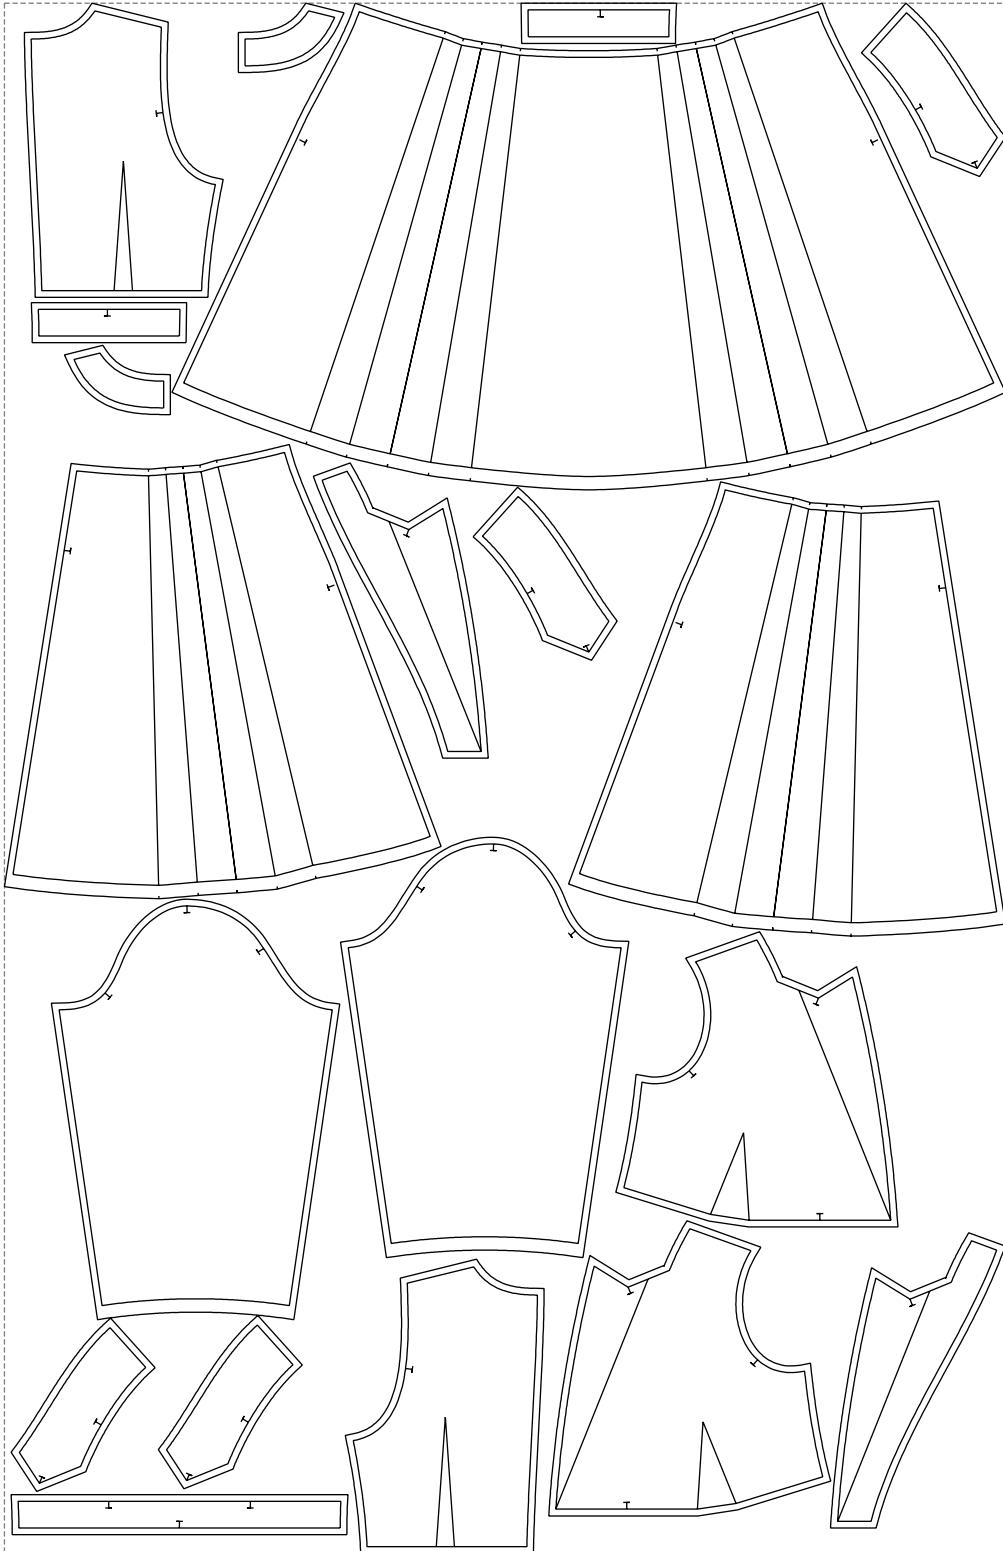

Not for print

Paper size: A4, size:1399.00 x1158.27 mm

# Example

size:1499.00 x2321.92 mm

Maneken =1 ver.0

rz\_1=170

rz\_16=100

rz\_17=85.4

rz\_18=80.2

rz\_19=108

rz\_20=105.4

---

. . . . .  
. . . . .  
. . . . .