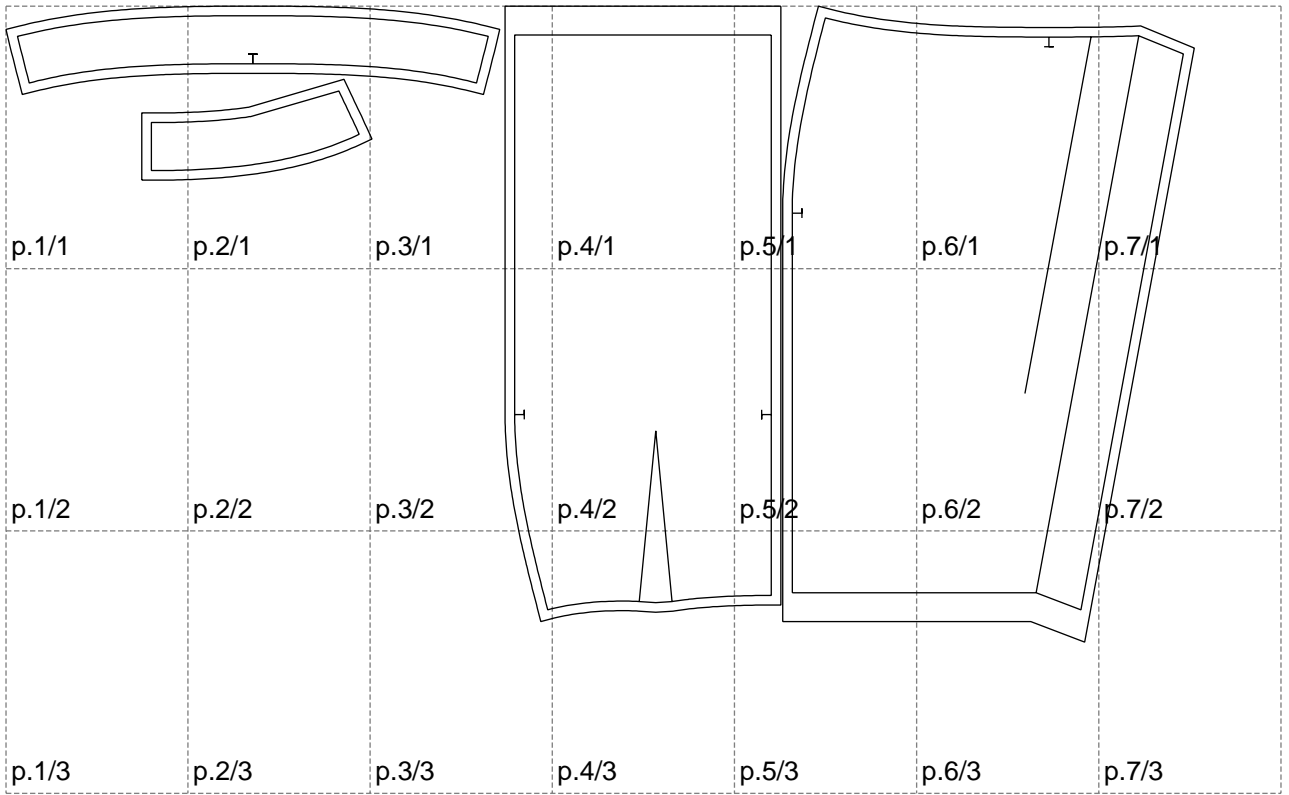

Not for print

Paper size: A4, size:1238.22 x662.65 mm

# Example

size:1428.91 x755.43 mm

Maneken =1 ver.0

rz\_1=170

rz\_16=96

rz\_17=82

rz\_18=76

rz\_19=104

rz\_20=101.8

---

. . . . .  
. . . . .  
. . . . .