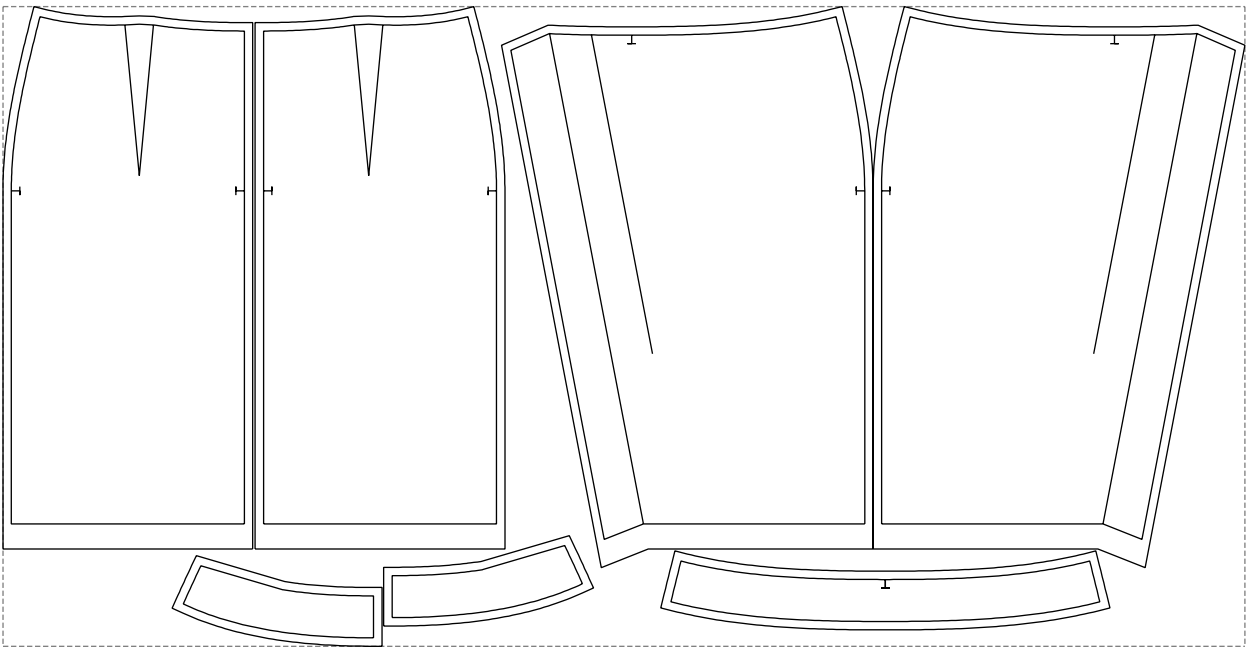

Not for print

Paper size: A4, size:1288.45 x668.37 mm

# Example

size:1478.98 x762.00 mm

Maneken =1 ver.0

rz\_1=170

rz\_16=100

rz\_17=85.4

rz\_18=80.2

rz\_19=108

rz\_20=105.4

---

. . . . .  
. . . . .  
. . . . .