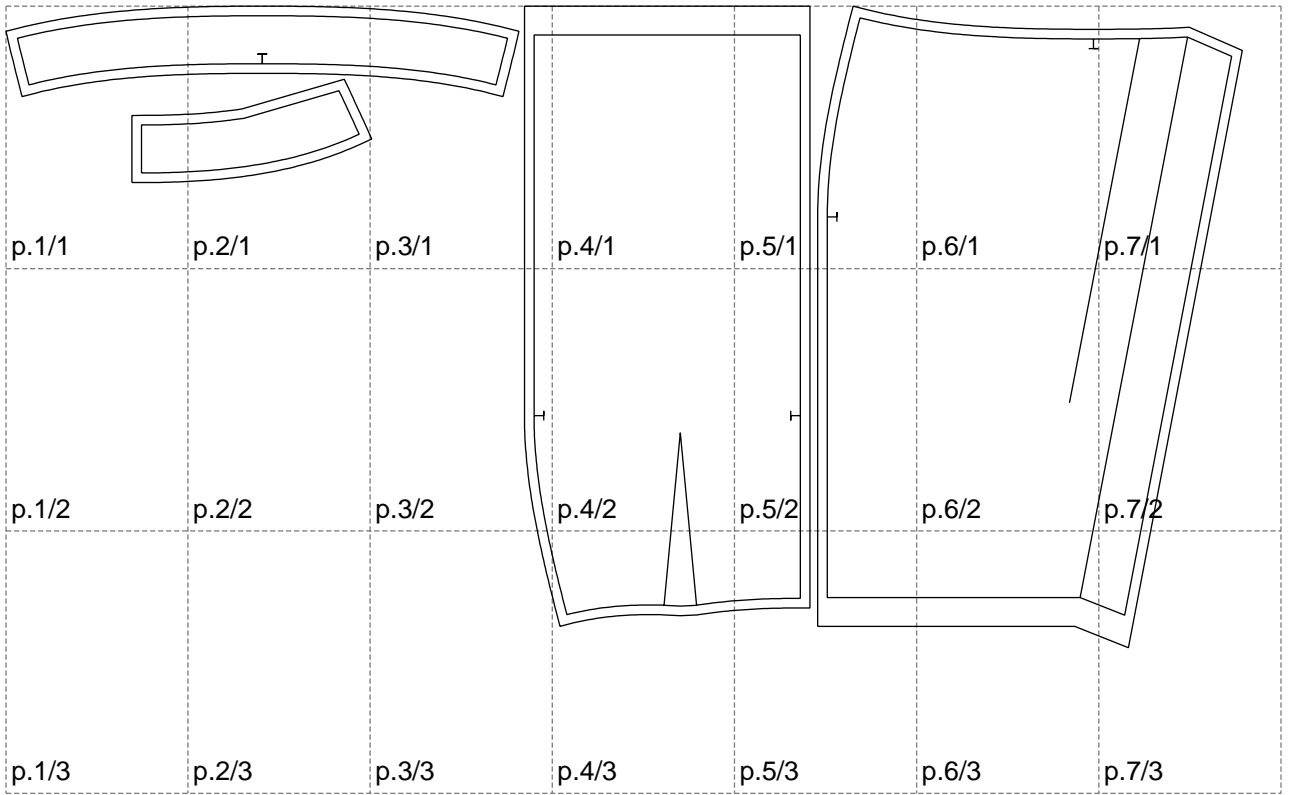

Not for print

Paper size: A4, size:1288.45 x668.37 mm

# Example

size:1478.98 x762.00 mm

Maneken =1 ver.0

rz\_1=170

rz\_16=100

rz\_17=85.4

rz\_18=80.2

rz\_19=108

rz\_20=105.4

---

. . . . .  
. . . . .  
. . . . .