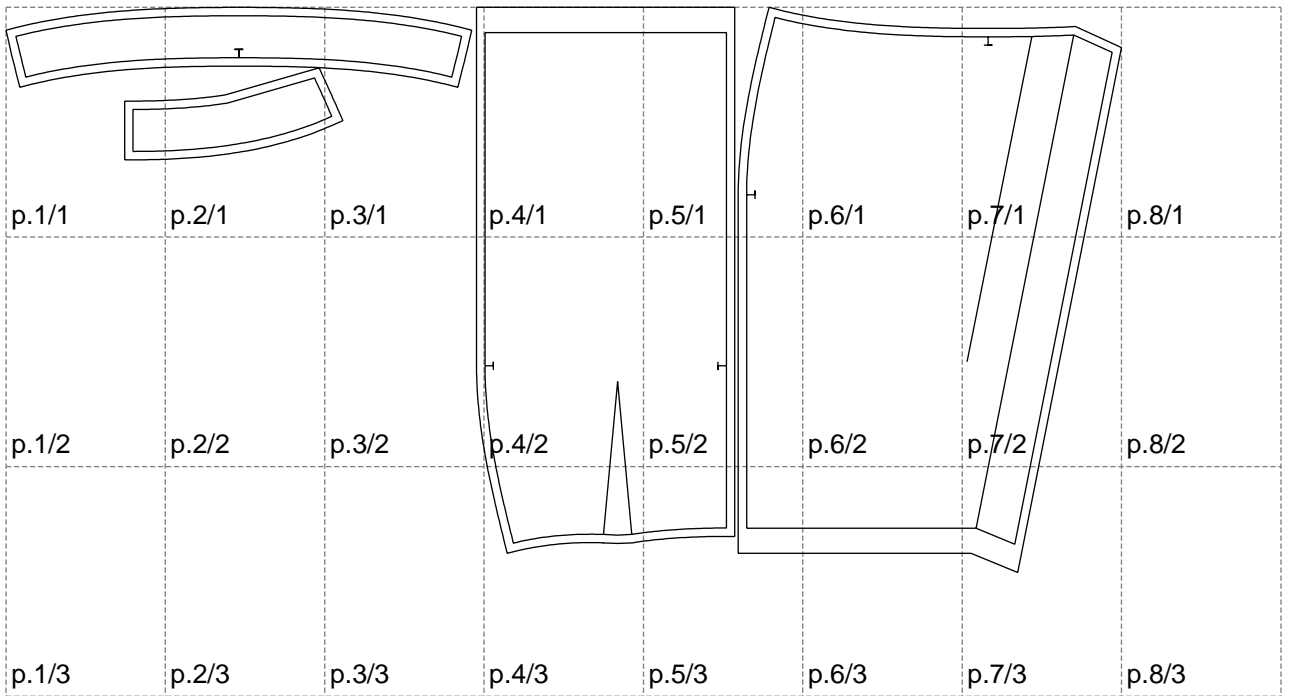

Not for print

Paper size: A4, size:1328.65 x673.08 mm

# Example

size:1478.85 x1303.12 mm

Maneken =1 ver.0

rz\_1=170

rz\_16=104

rz\_17=88.9

rz\_18=84.4

rz\_19=112

rz\_20=109.3

---

. . . . .  
. . . . .  
. . . . .