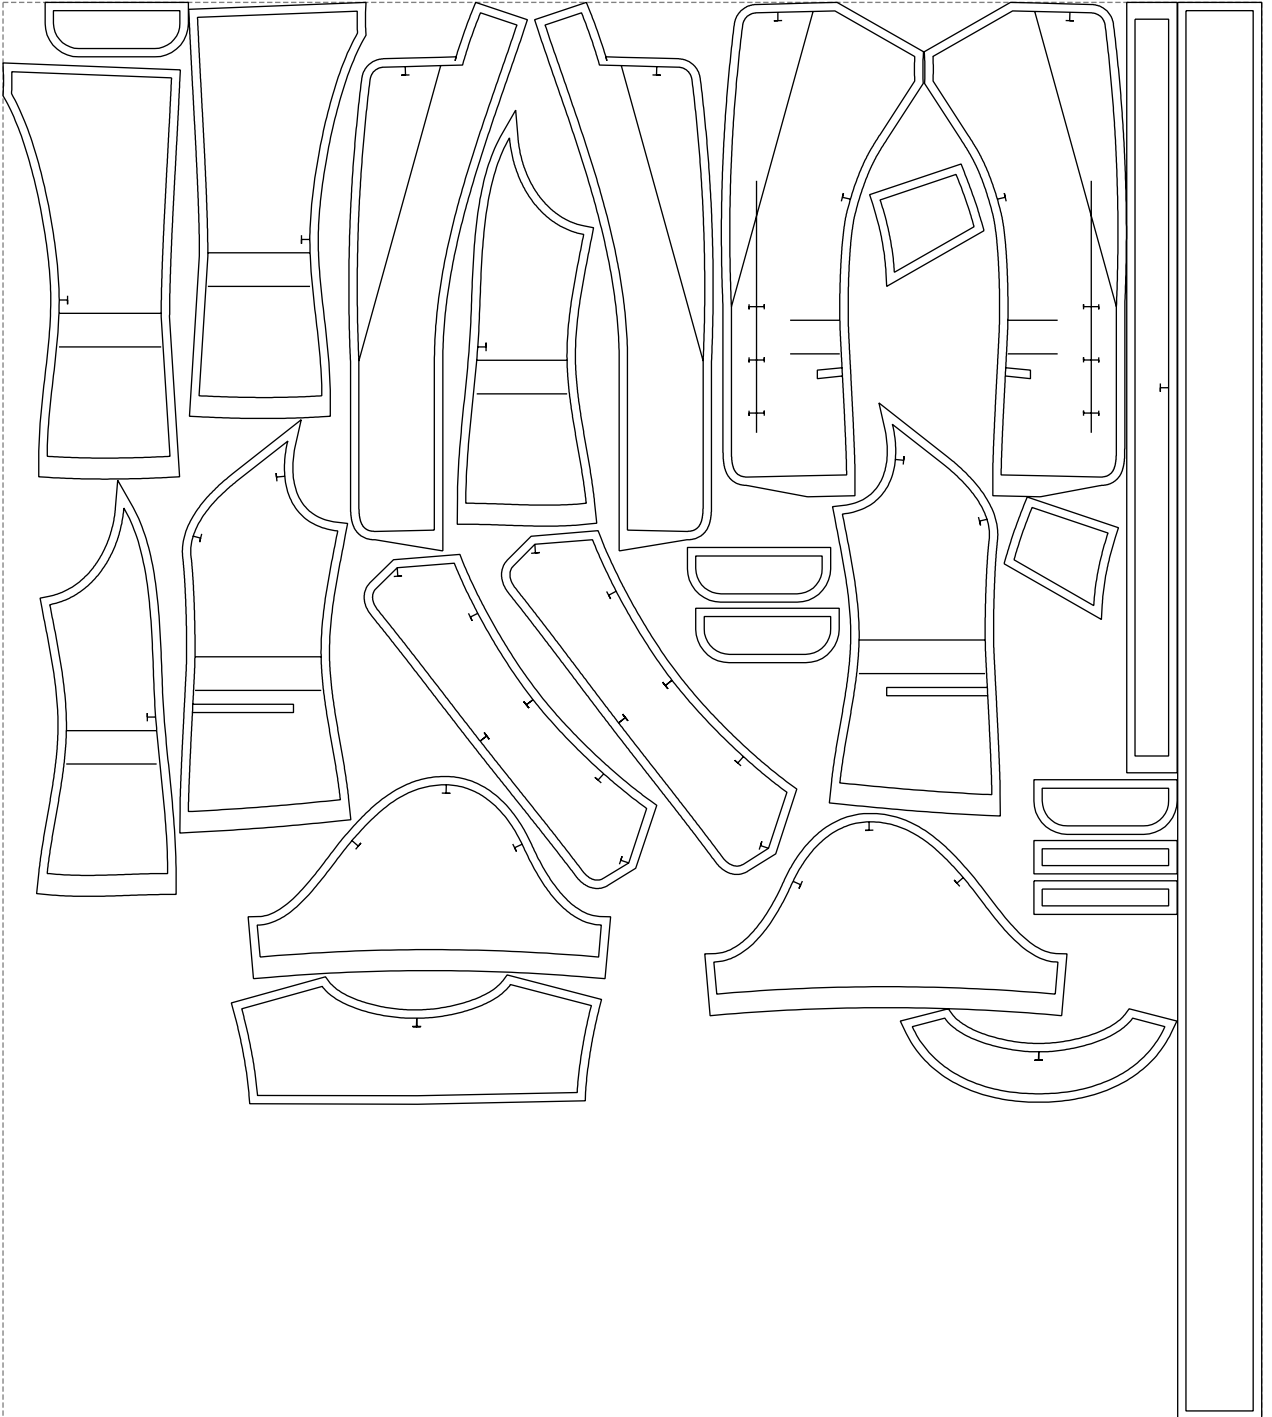

Not for print

Paper size: A4, size:1399.00 x1687.83 mm

# Example

size:1499.00 x1687.83 mm

Maneken =1 ver.0

rz\_1=170

rz\_16=100

rz\_17=85.4

rz\_18=80.2

rz\_19=108

rz\_20=105.4

---

. . . . .  
. . . . .  
. . . . .