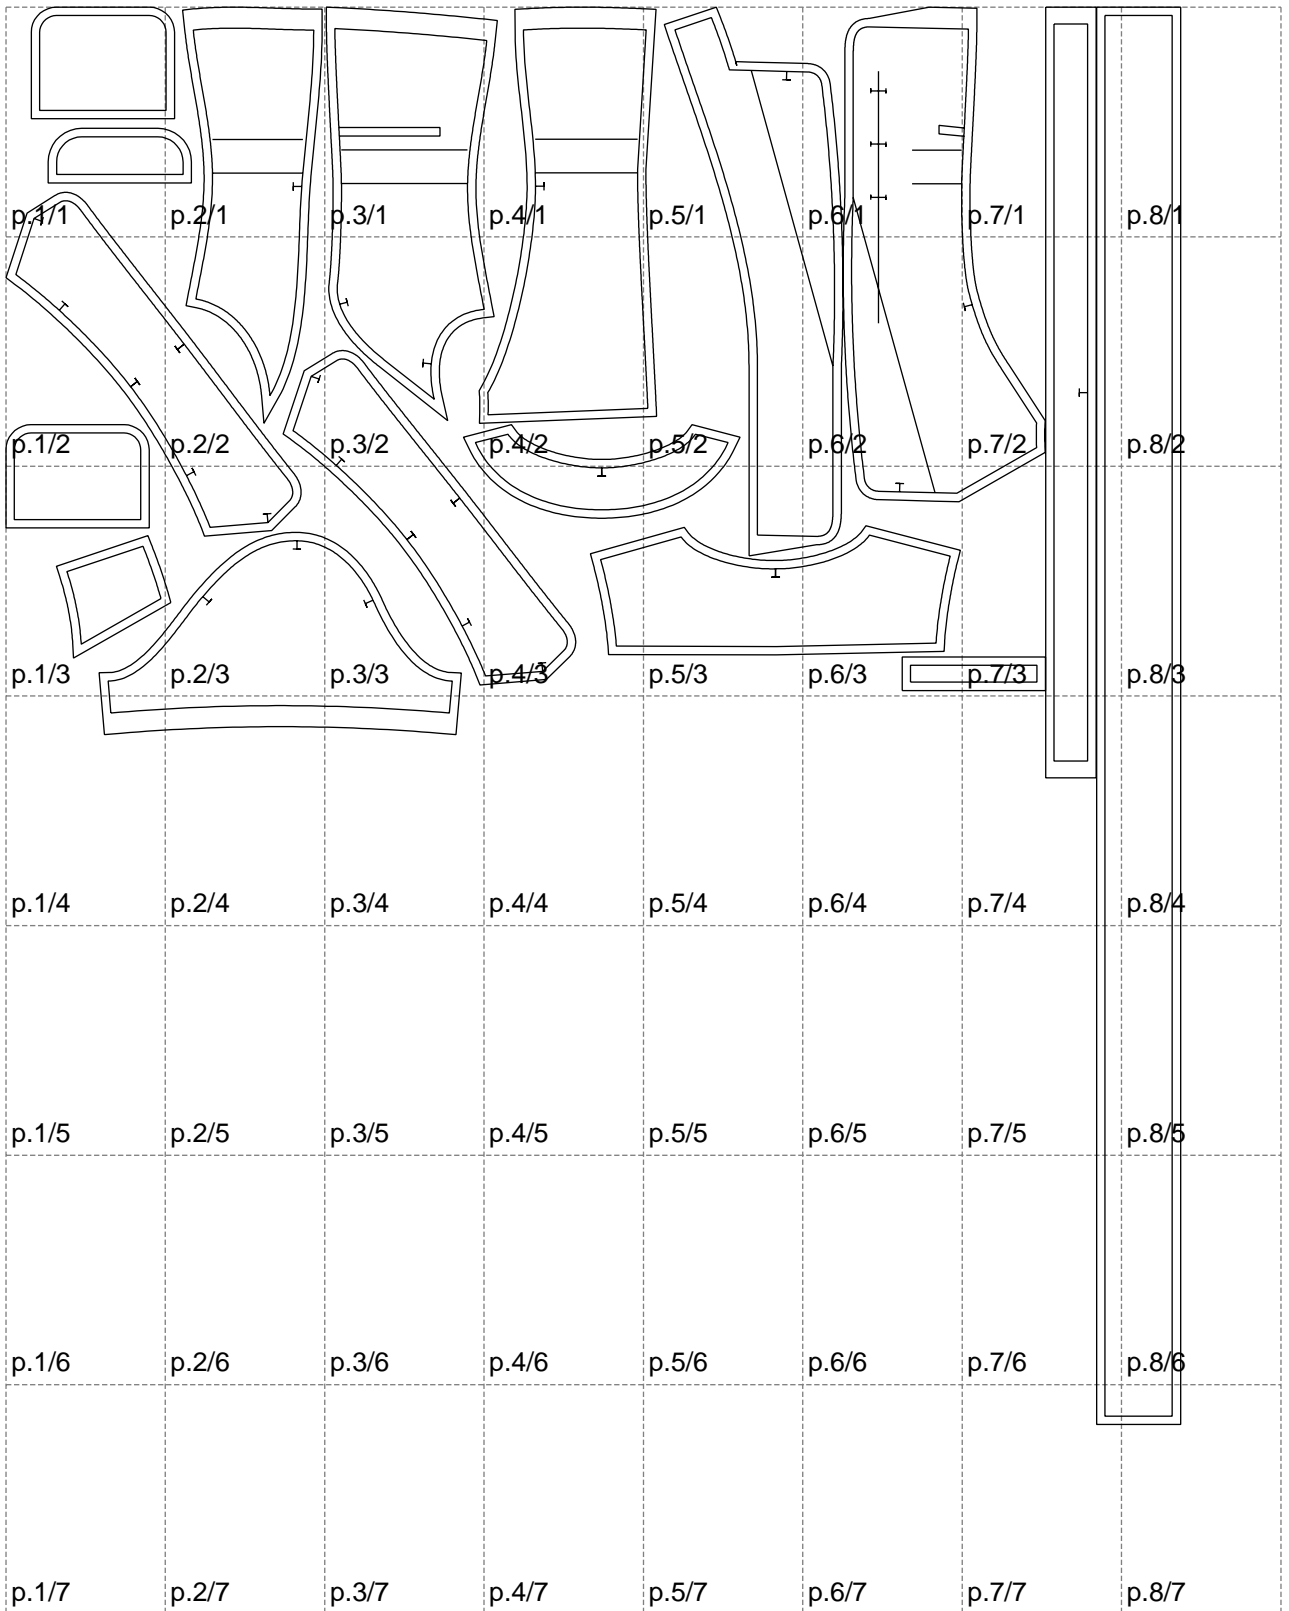

Not for print

Paper size: A4, size:1399.00 x1687.83 mm

# Example

size:1499.00 x1687.83 mm

Maneken =1 ver.0

rz\_1=170

rz\_16=100

rz\_17=85.4

rz\_18=80.2

rz\_19=108

rz\_20=105.4

---

. . . . .  
. . . . .  
. . . . .