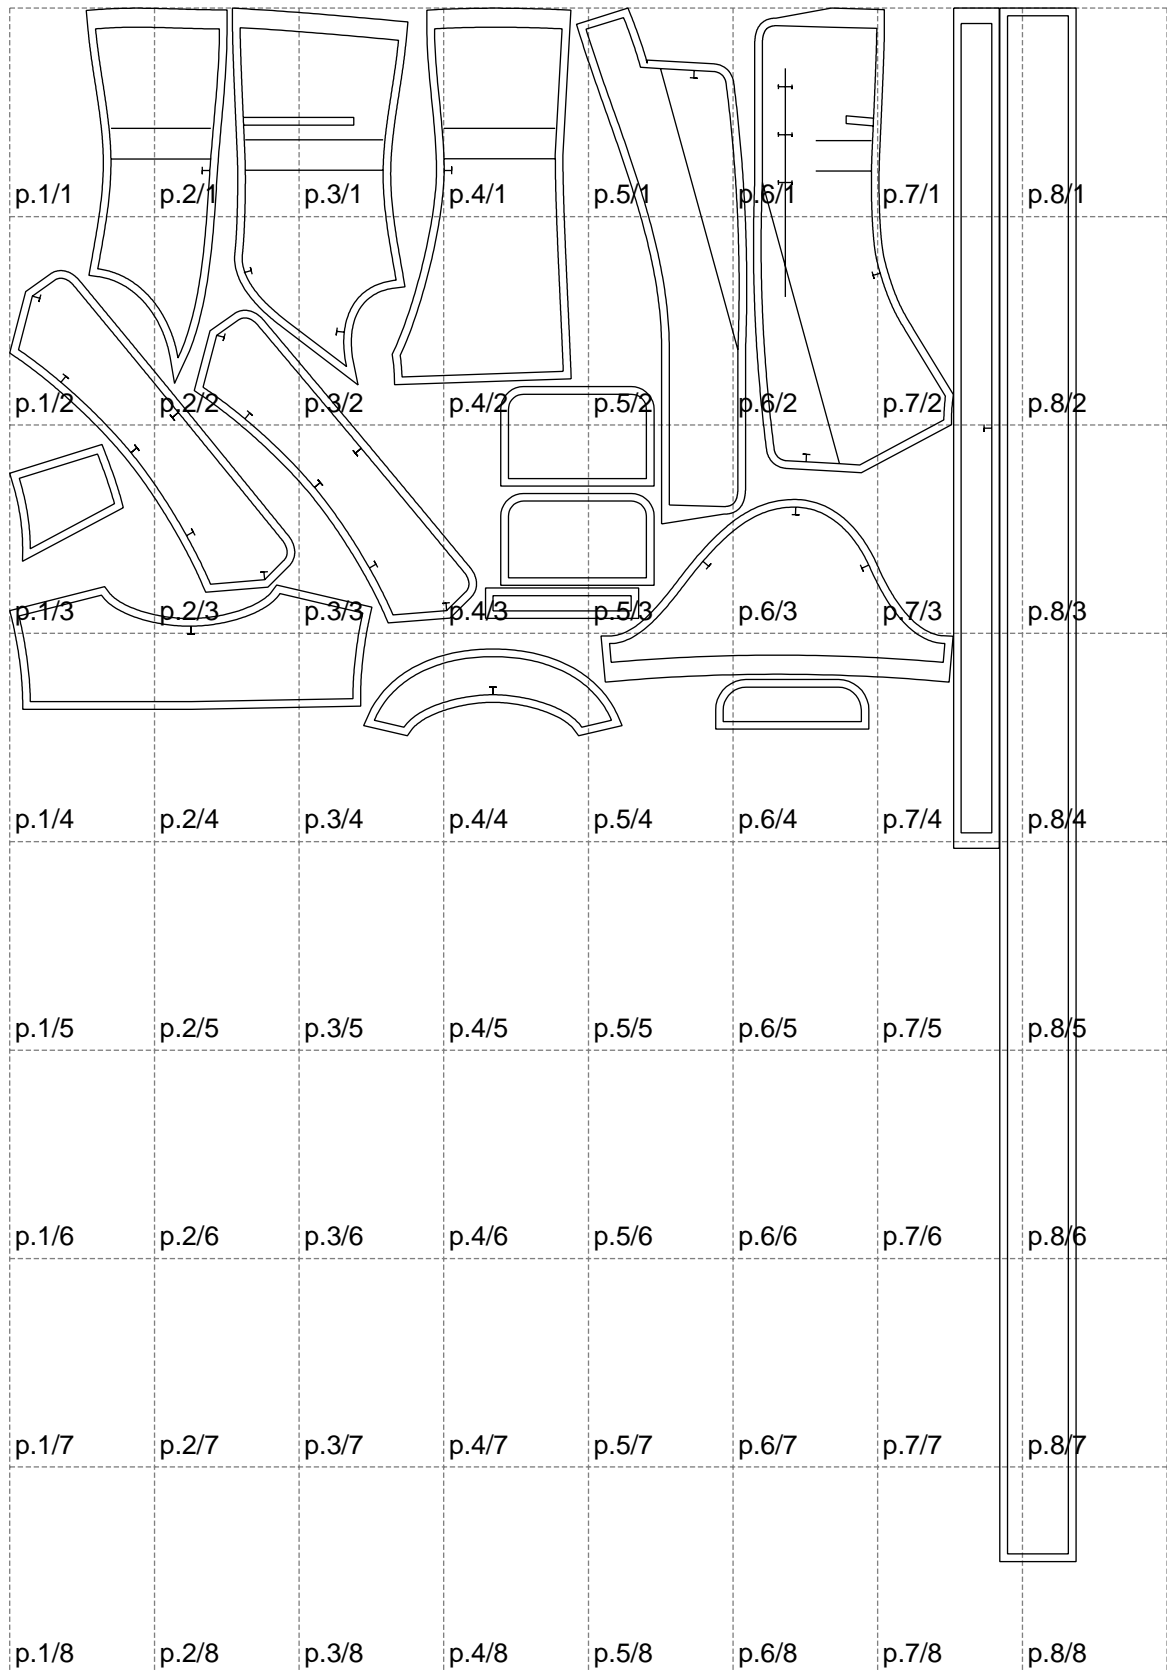

Not for print

Paper size: A4, size:1399.00 x2037.92 mm

# Example

size:1499.00 x2037.92 mm

Maneken =1 ver.0

rz\_1=170

rz\_16=116

rz\_17=100

rz\_18=98.8

rz\_19=124

rz\_20=121

---

. . . . .  
. . . . .  
. . . . .