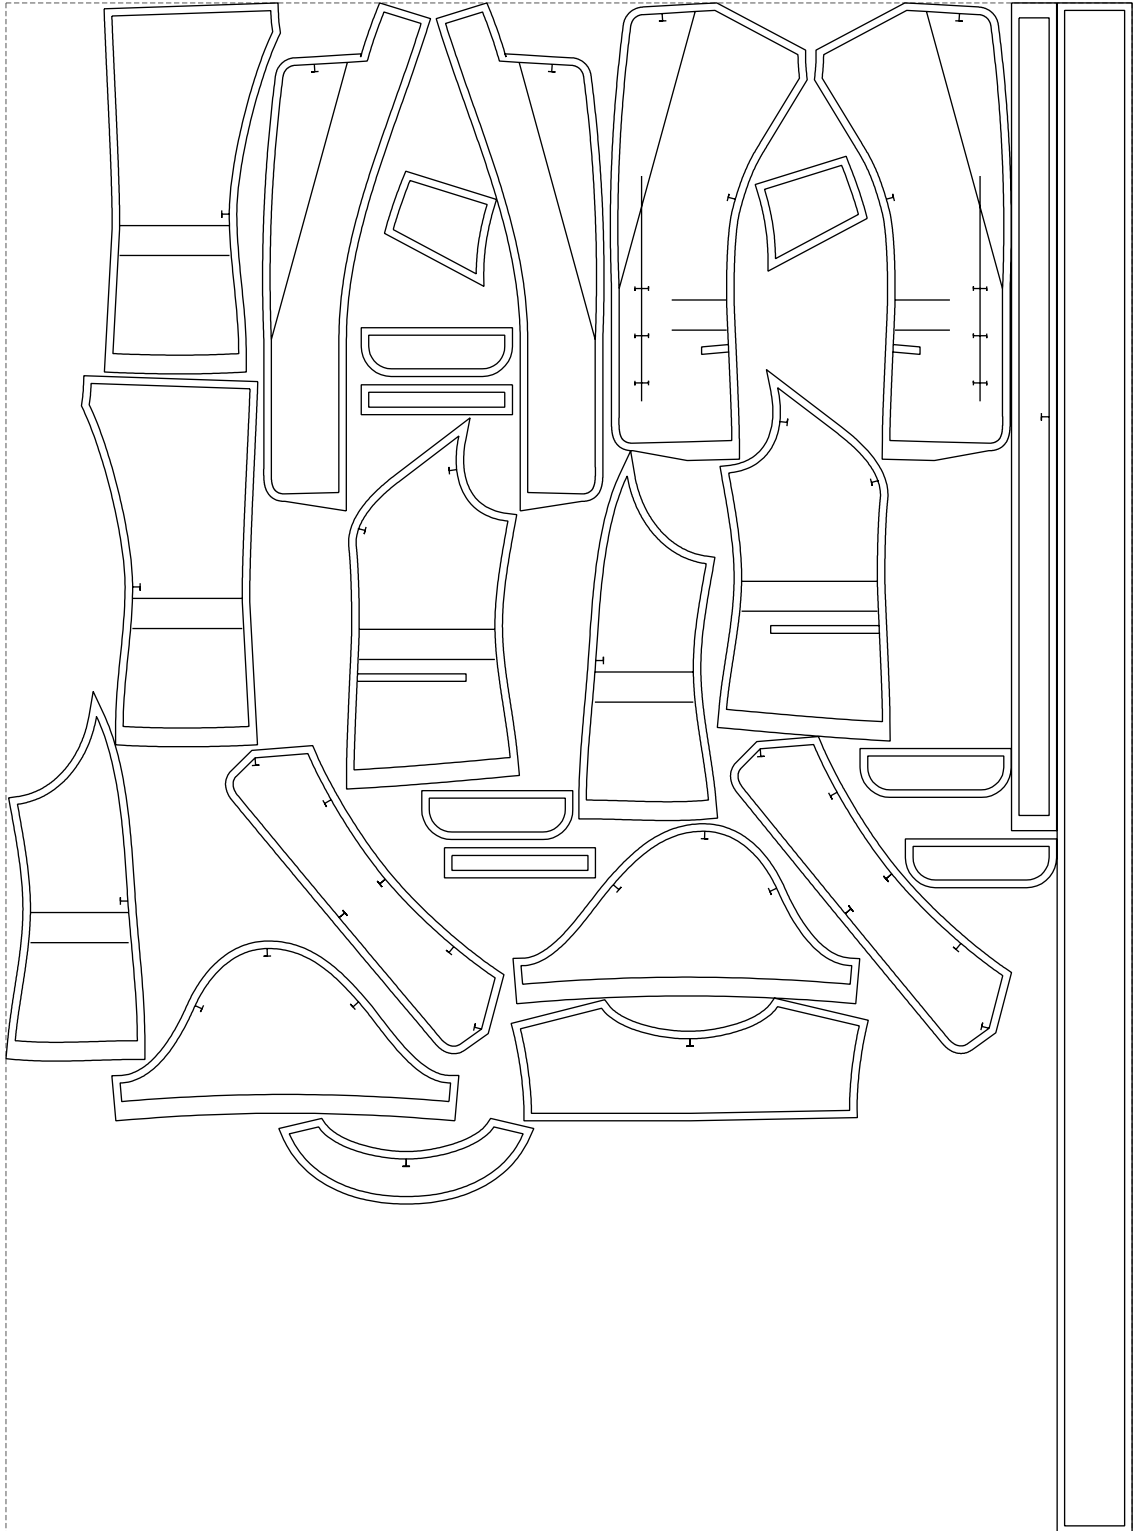

Not for print

Paper size: A4, size:1399.00 x2037.92 mm

# Example

size:1499.00 x2037.92 mm

Maneken =1 ver.0

rz\_1=170

rz\_16=116

rz\_17=100

rz\_18=98.8

rz\_19=124

rz\_20=121

---

. . . . .  
. . . . .  
. . . . .