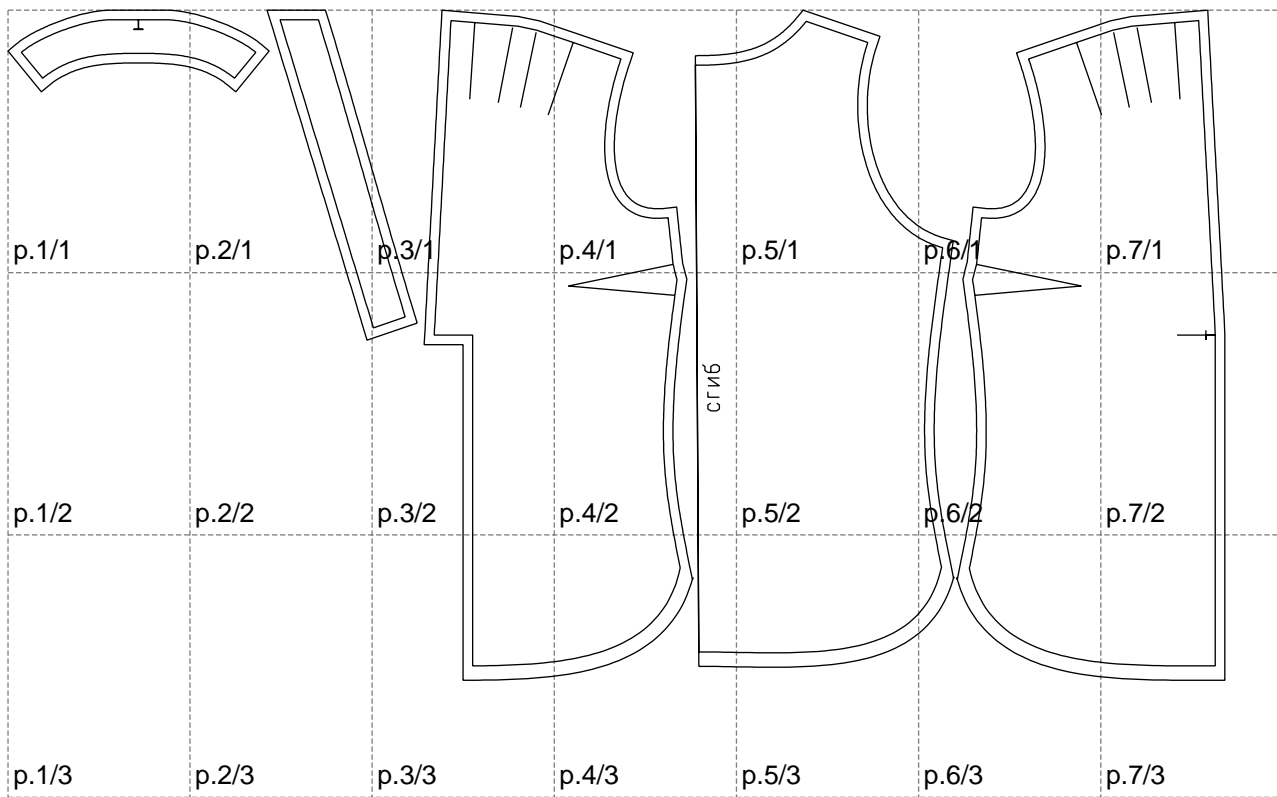

Not for print

Paper size: A4, size:1268.23 x698.23 mm

# Example

size:1499.00 x698.23 mm

Maneken =1 ver.0

rz\_1=170

rz\_16=88

rz\_17=75.6

rz\_18=67.6

rz\_19=96

rz\_20=94.6

---

. . . . .  
. . . . .  
. . . . .