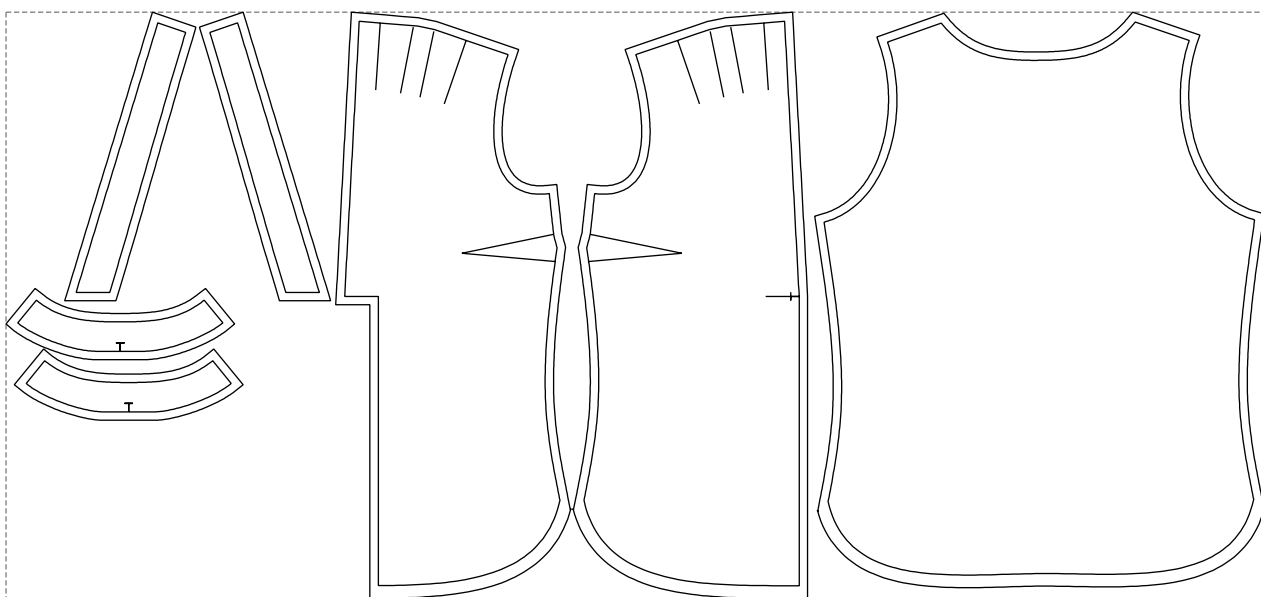

# Example

size:1499.00 x698.23 mm

Maneken =1 ver.0

rz\_1=170

rz\_16=88

rz\_17=75.6

rz\_18=67.6

rz\_19=96