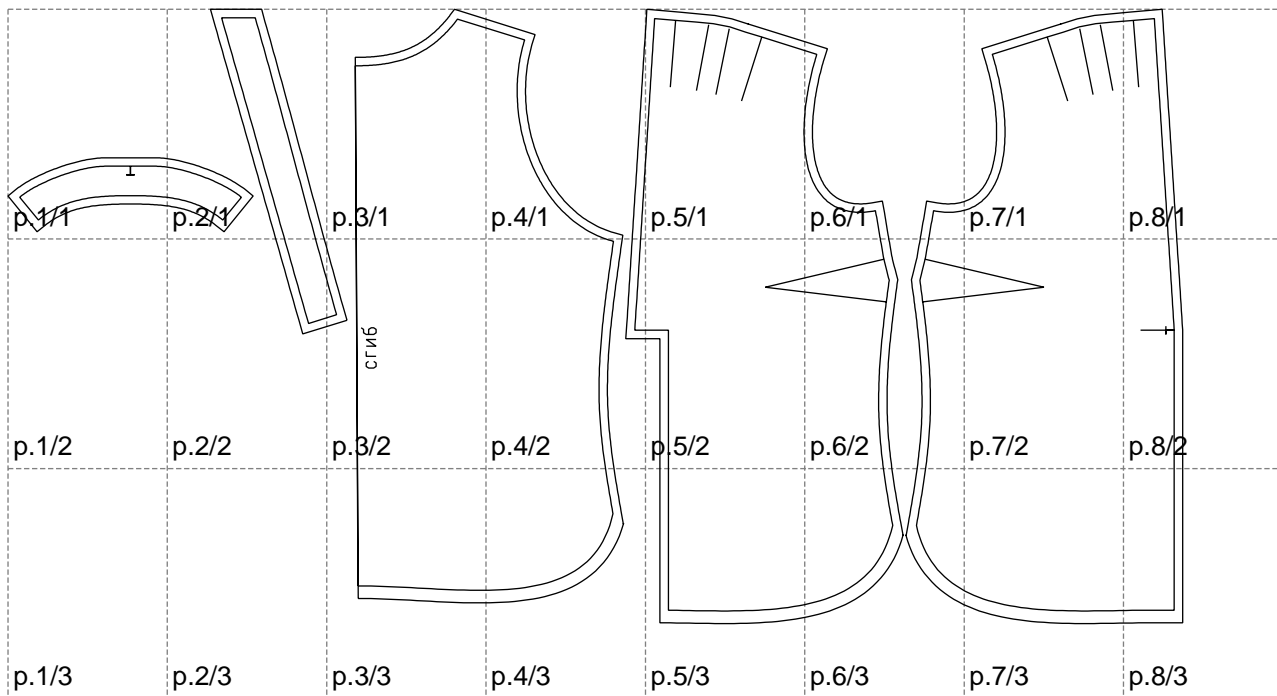

Not for print

Paper size: A4, size:1399.00 x731.36 mm

# Example

size:1499.00 x792.29 mm

Maneken =1 ver.0

rz\_1=170

rz\_16=108

rz\_17=92.5

rz\_18=89.2

rz\_19=116

rz\_20=113

---

. . . . .  
. . . . .  
. . . . .