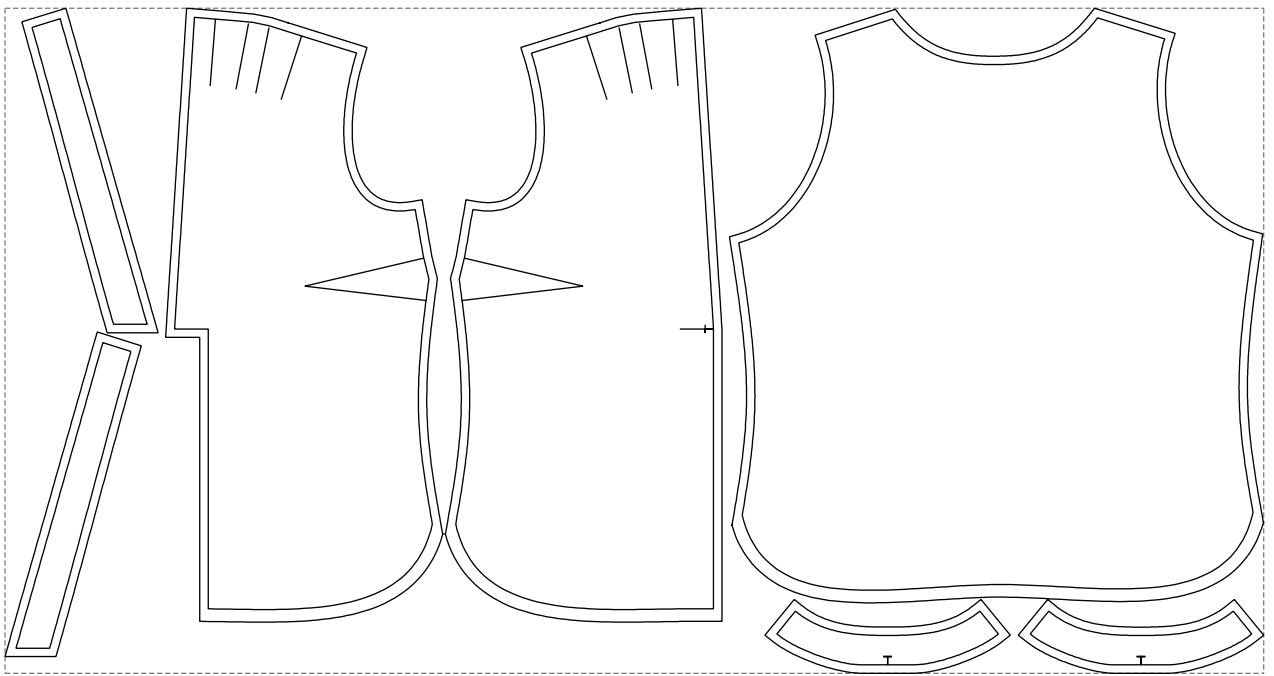

Not for print

Paper size: A4, size:1399.00 x731.36 mm

# Example

size:1499.00 x792.29 mm

Maneken =1 ver.0

rz\_1=170

rz\_16=108

rz\_17=92.5

rz\_18=89.2

rz\_19=116