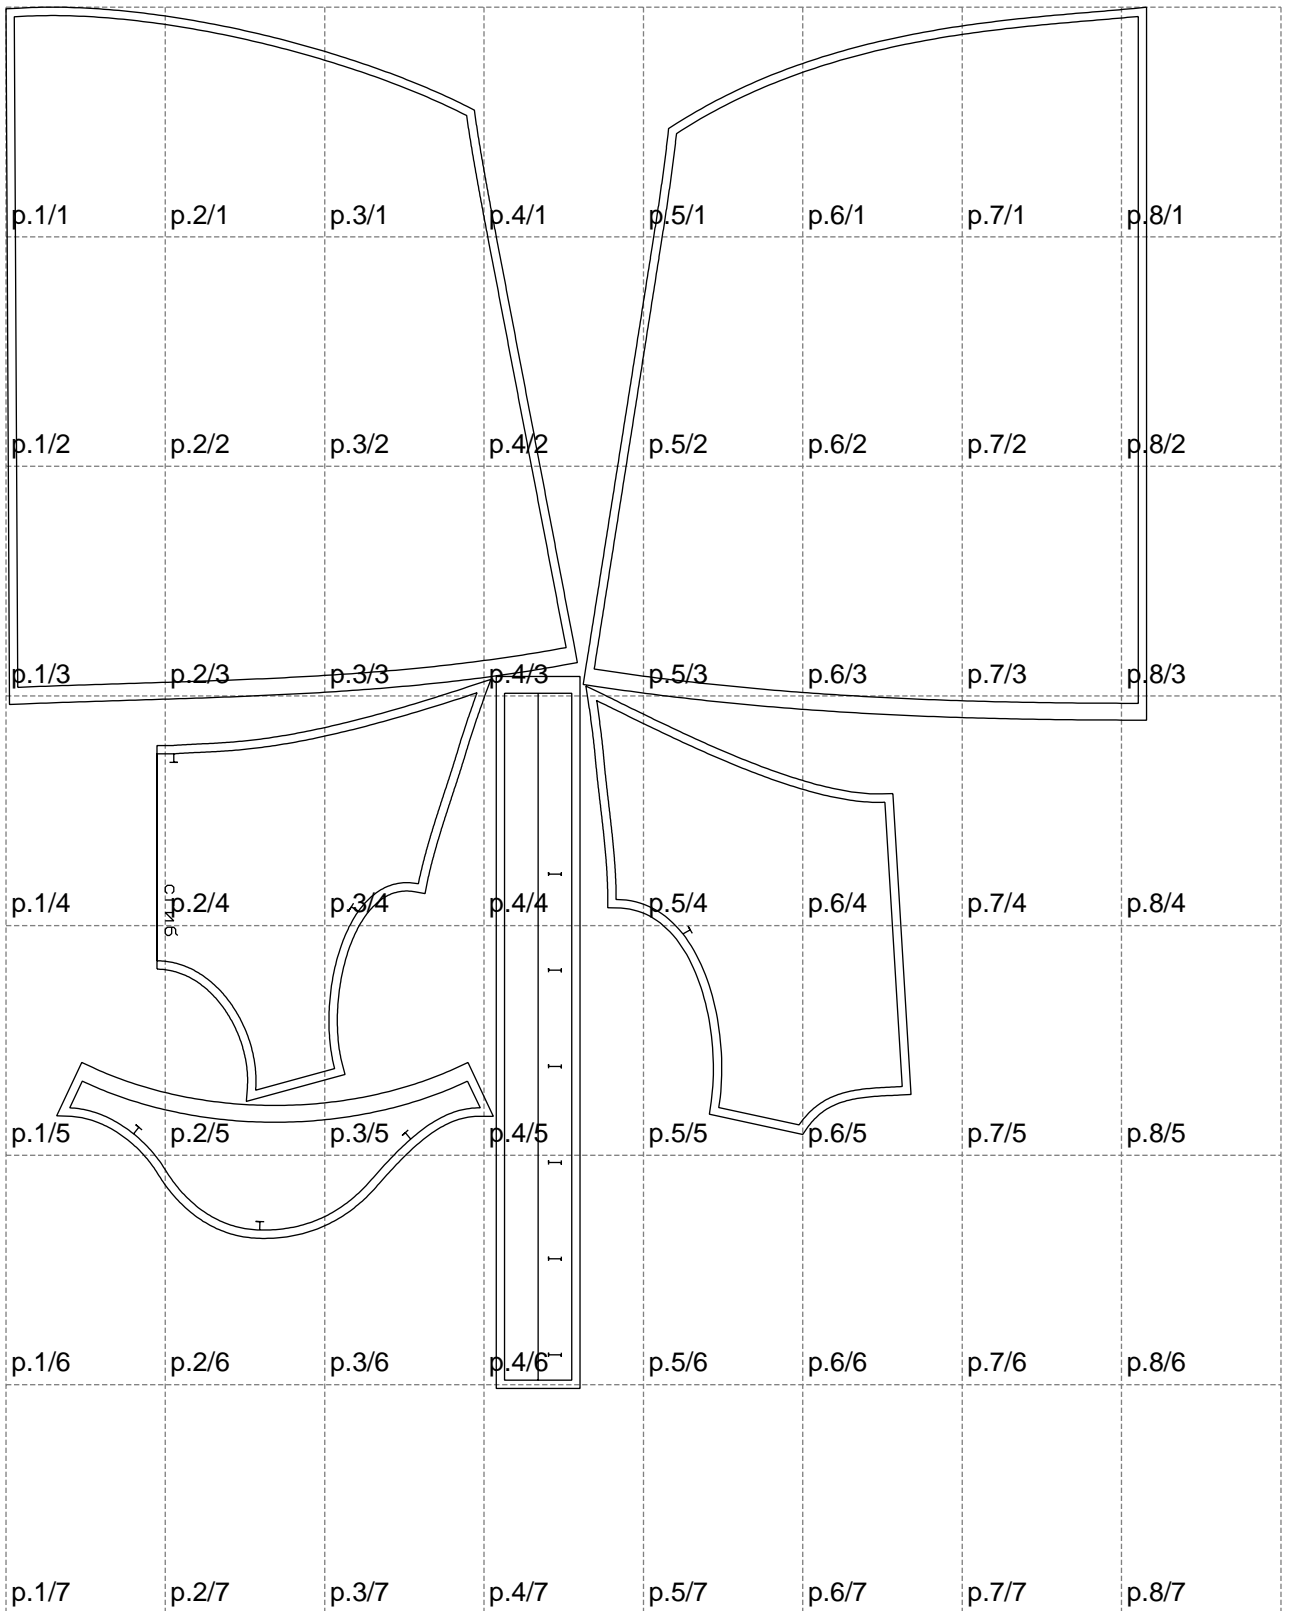

Not for print

Paper size: A4, size:1358.53 x1644.84 mm

# Example

size:1499.00 x2603.30 mm

Maneken =1 ver.0

rz\_1=170

rz\_16=120

rz\_17=104

rz\_18=103.6

rz\_19=128

rz\_20=125.1

---

. . . . .  
. . . . .  
. . . . .