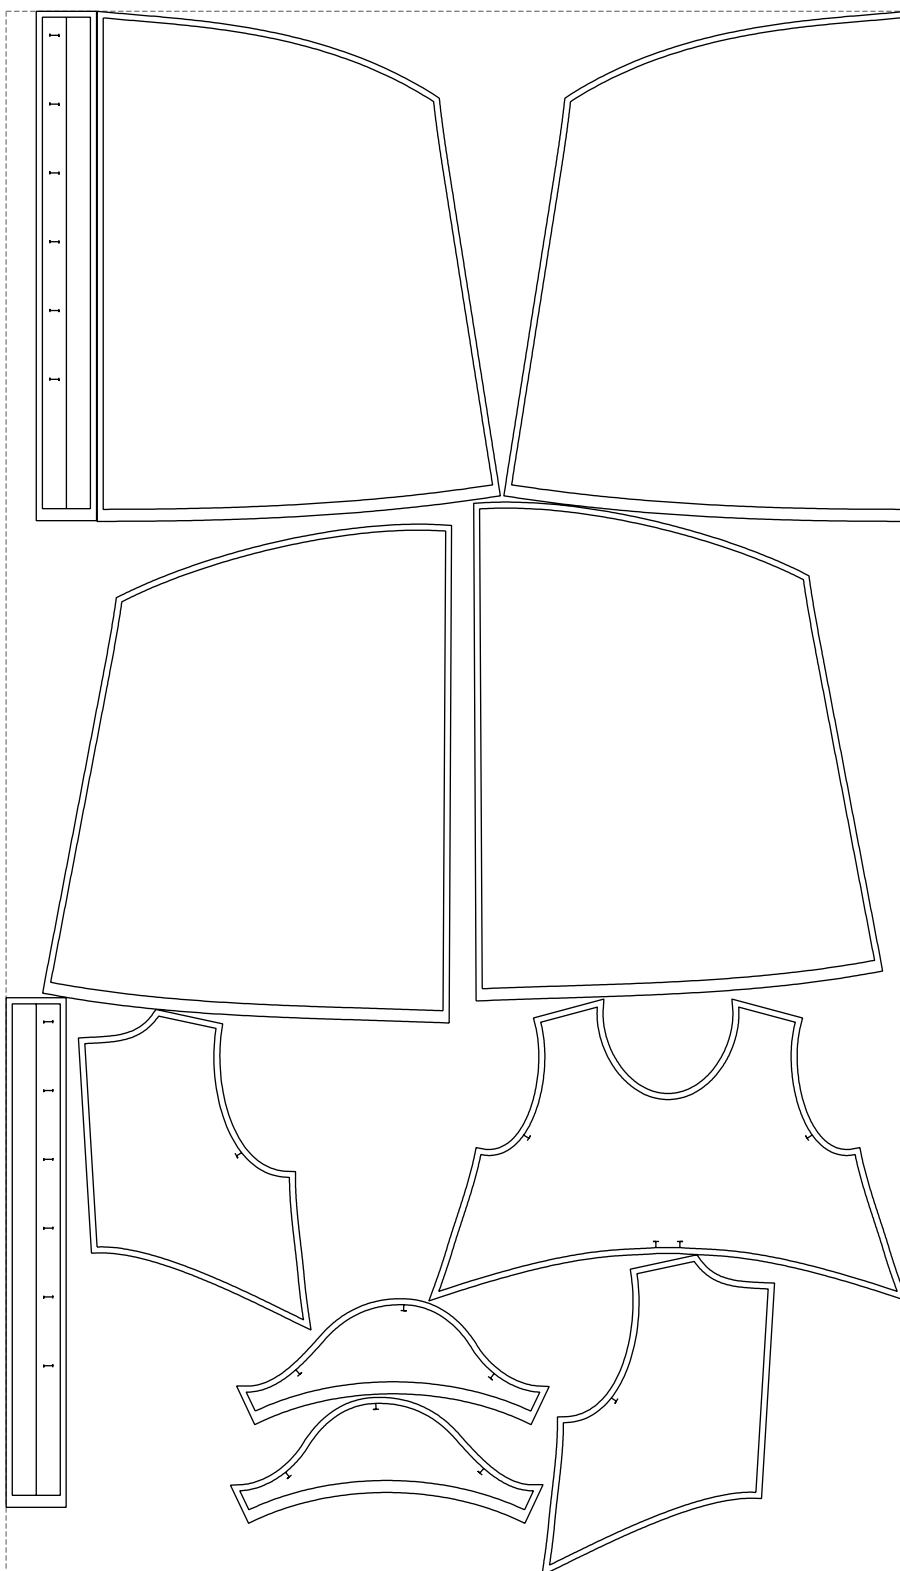

Not for print

Paper size: A4, size:1358.53 x1644.84 mm

# Example

size:1499.00 x2603.30 mm

Maneken =1 ver.0

rz\_1=170

rz\_16=120

rz\_17=104

rz\_18=103.6

rz\_19=128

rz\_20=125.1

---

. . . . .  
. . . . .  
. . . . .