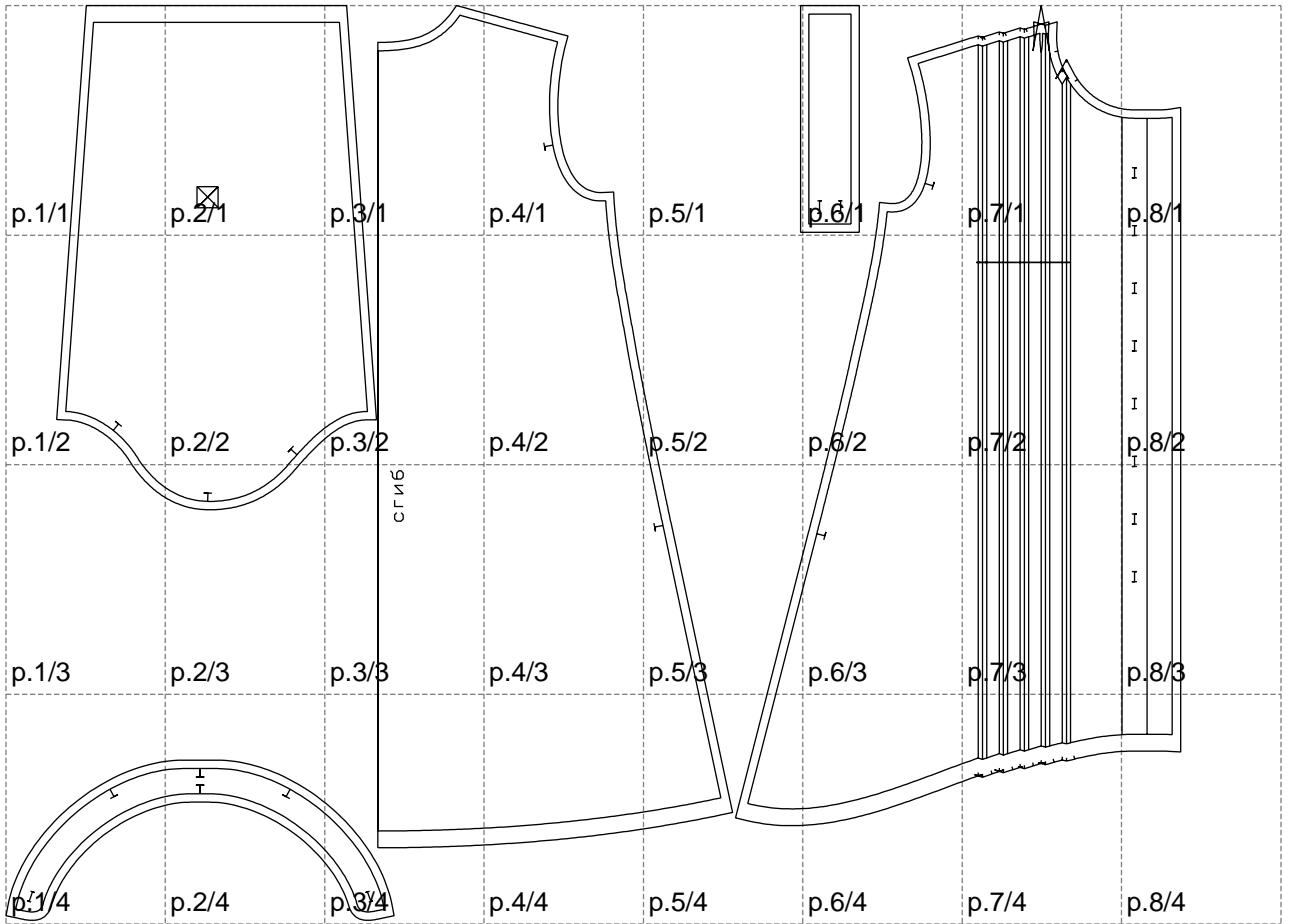

Not for print

Paper size: A4, size:1399.00 x1089.31 mm

# Example

size:1377.88 x1909.65 mm

Maneken =1 ver.0

rz\_1=170

rz\_16=92

rz\_17=78.8

rz\_18=71.8

rz\_19=100

rz\_20=98.1

---

. . . . .  
. . . . .  
. . . . .