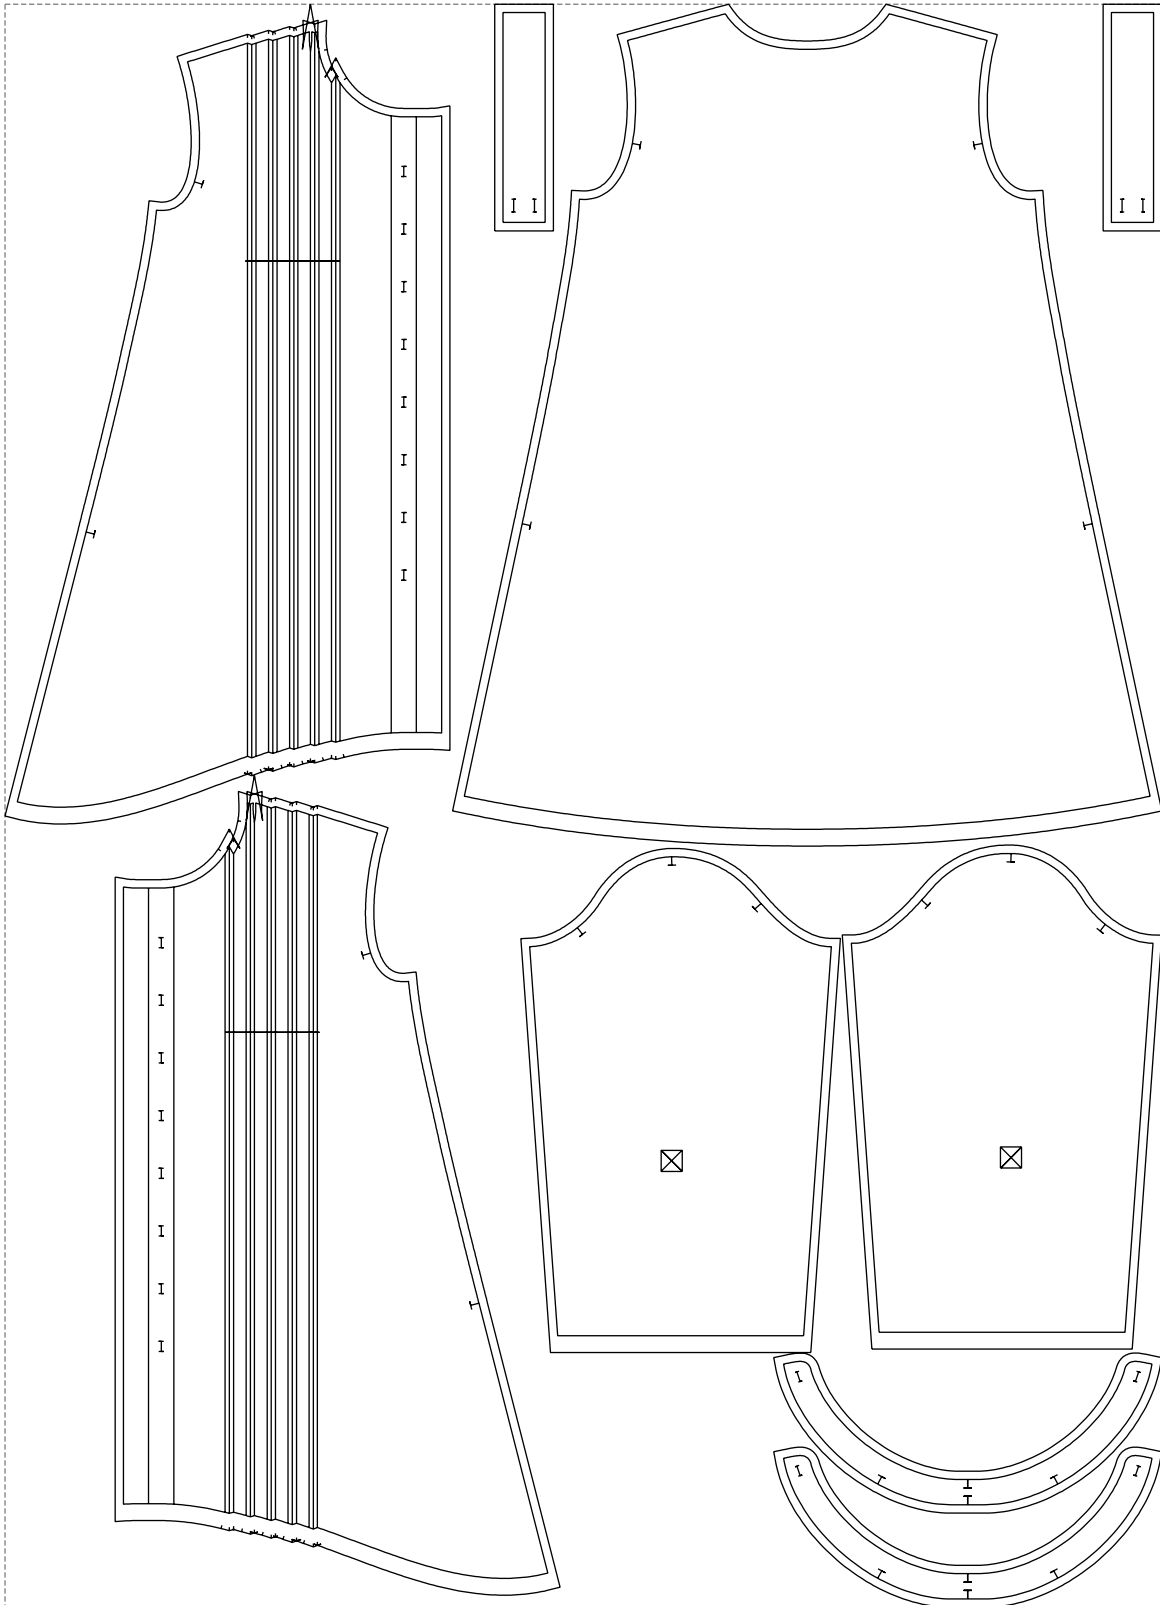

Not for print

Paper size: A4, size:1399.00 x1089.31 mm

# Example

size:1377.88 x1909.65 mm

Maneken =1 ver.0

rz\_1=170

rz\_16=92

rz\_17=78.8

rz\_18=71.8

rz\_19=100

rz\_20=98.1

---

. . . . .  
. . . . .  
. . . . .