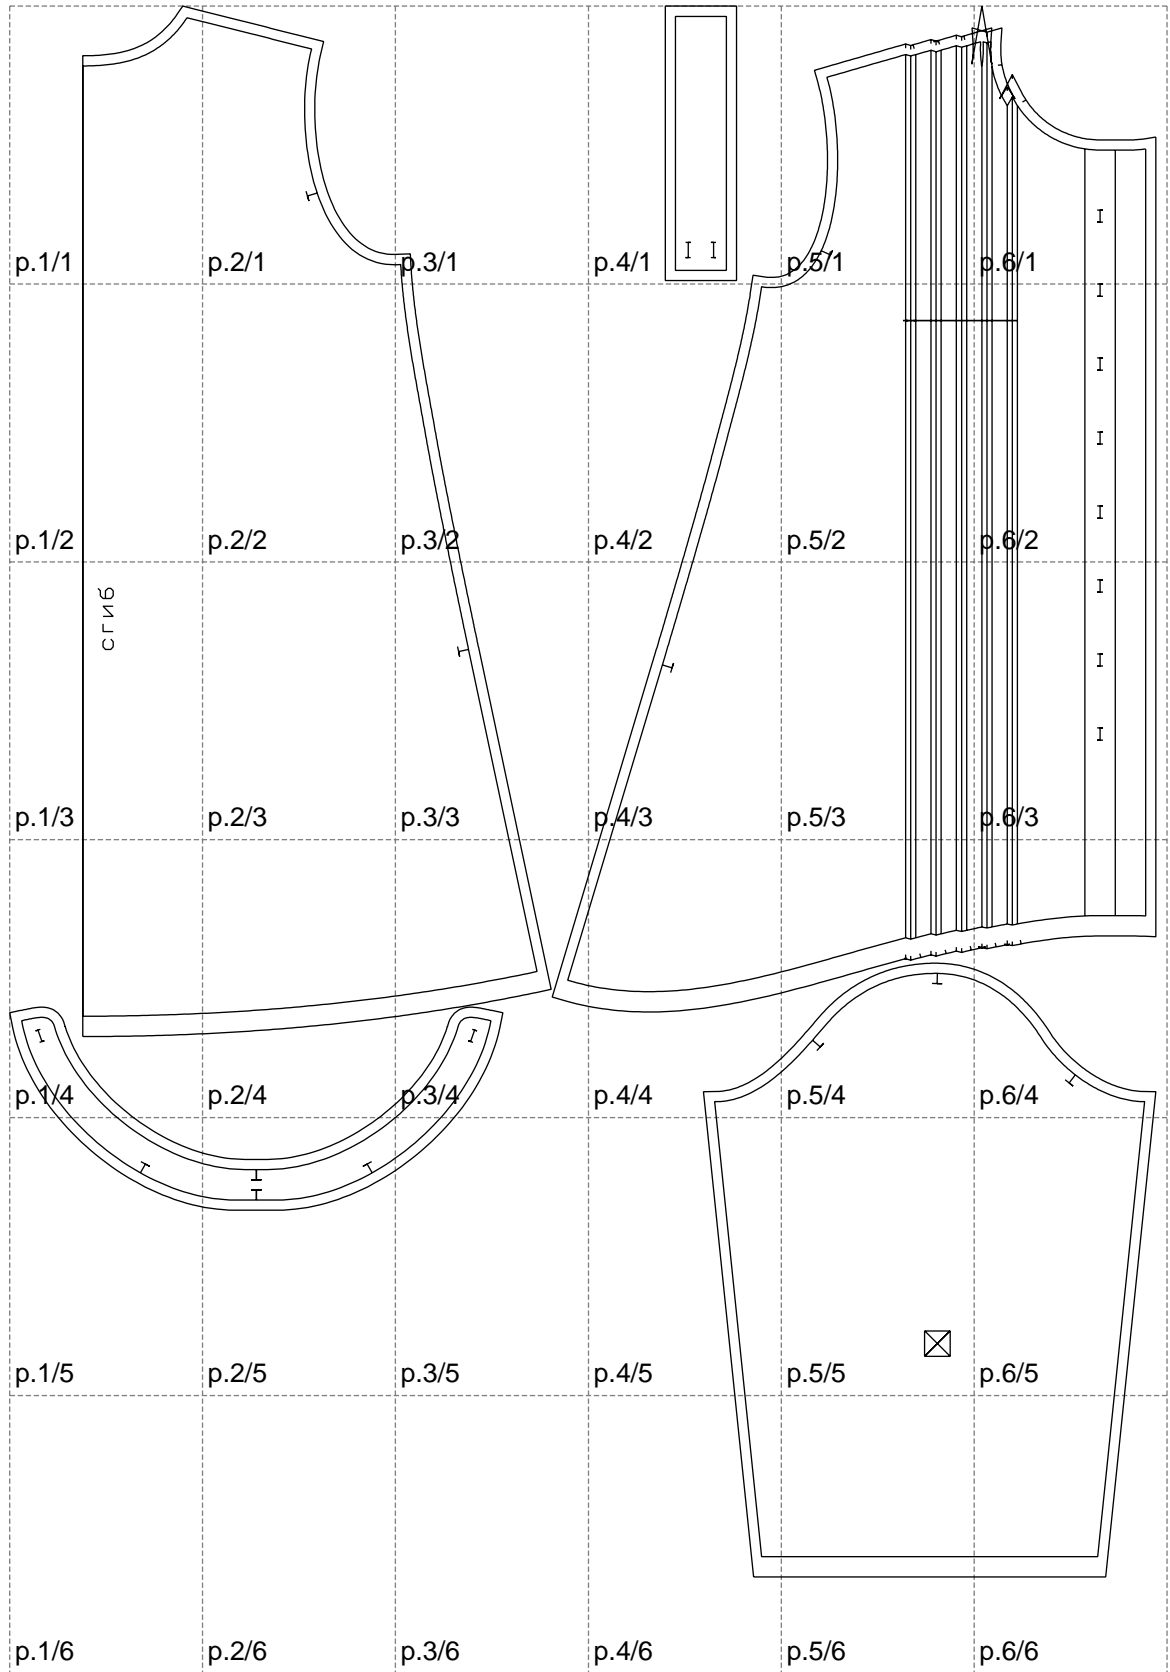

Not for print

Paper size: A4, size:1127.87 x1545.50 mm

Example

size:1488.95 x2350.80 mm

Maneken =1 ver.0

rz_1=170

rz_16=108

rz_17=92.5

rz_18=89.2

rz_19=116

rz_20=113

.
.
.