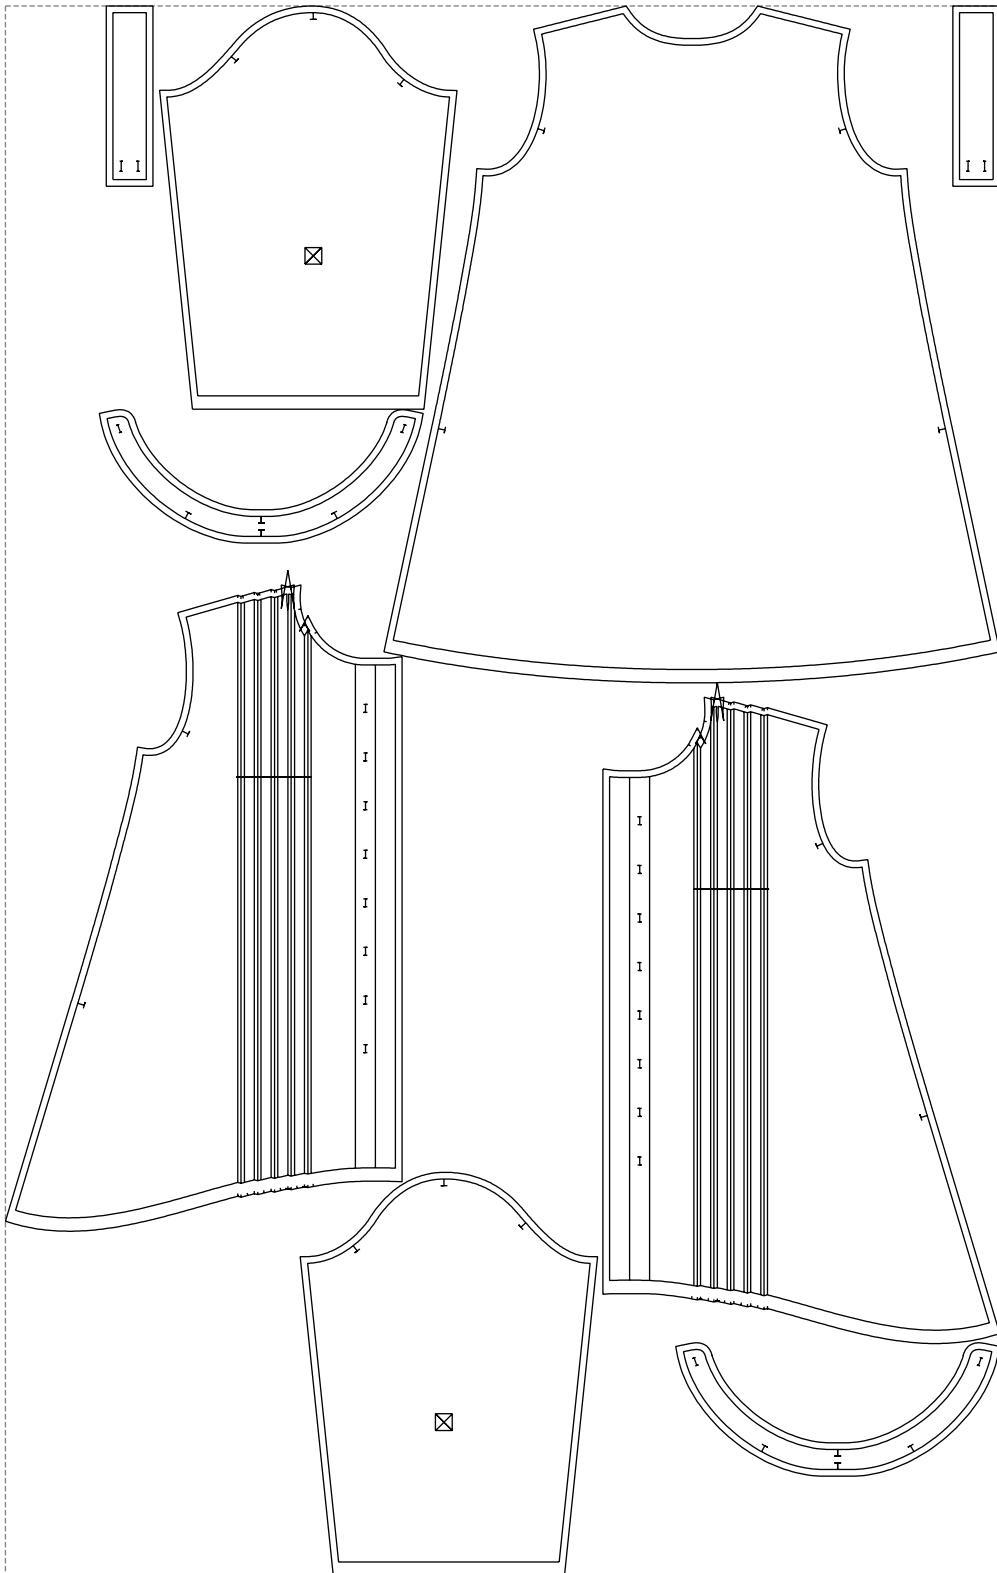

Not for print

Paper size: A4, size:1127.87 x1545.50 mm

Example

size:1488.95 x2350.80 mm

Maneken =1 ver.0

rz_1=170

rz_16=108

rz_17=92.5

rz_18=89.2

rz_19=116

rz_20=113

.
.
.