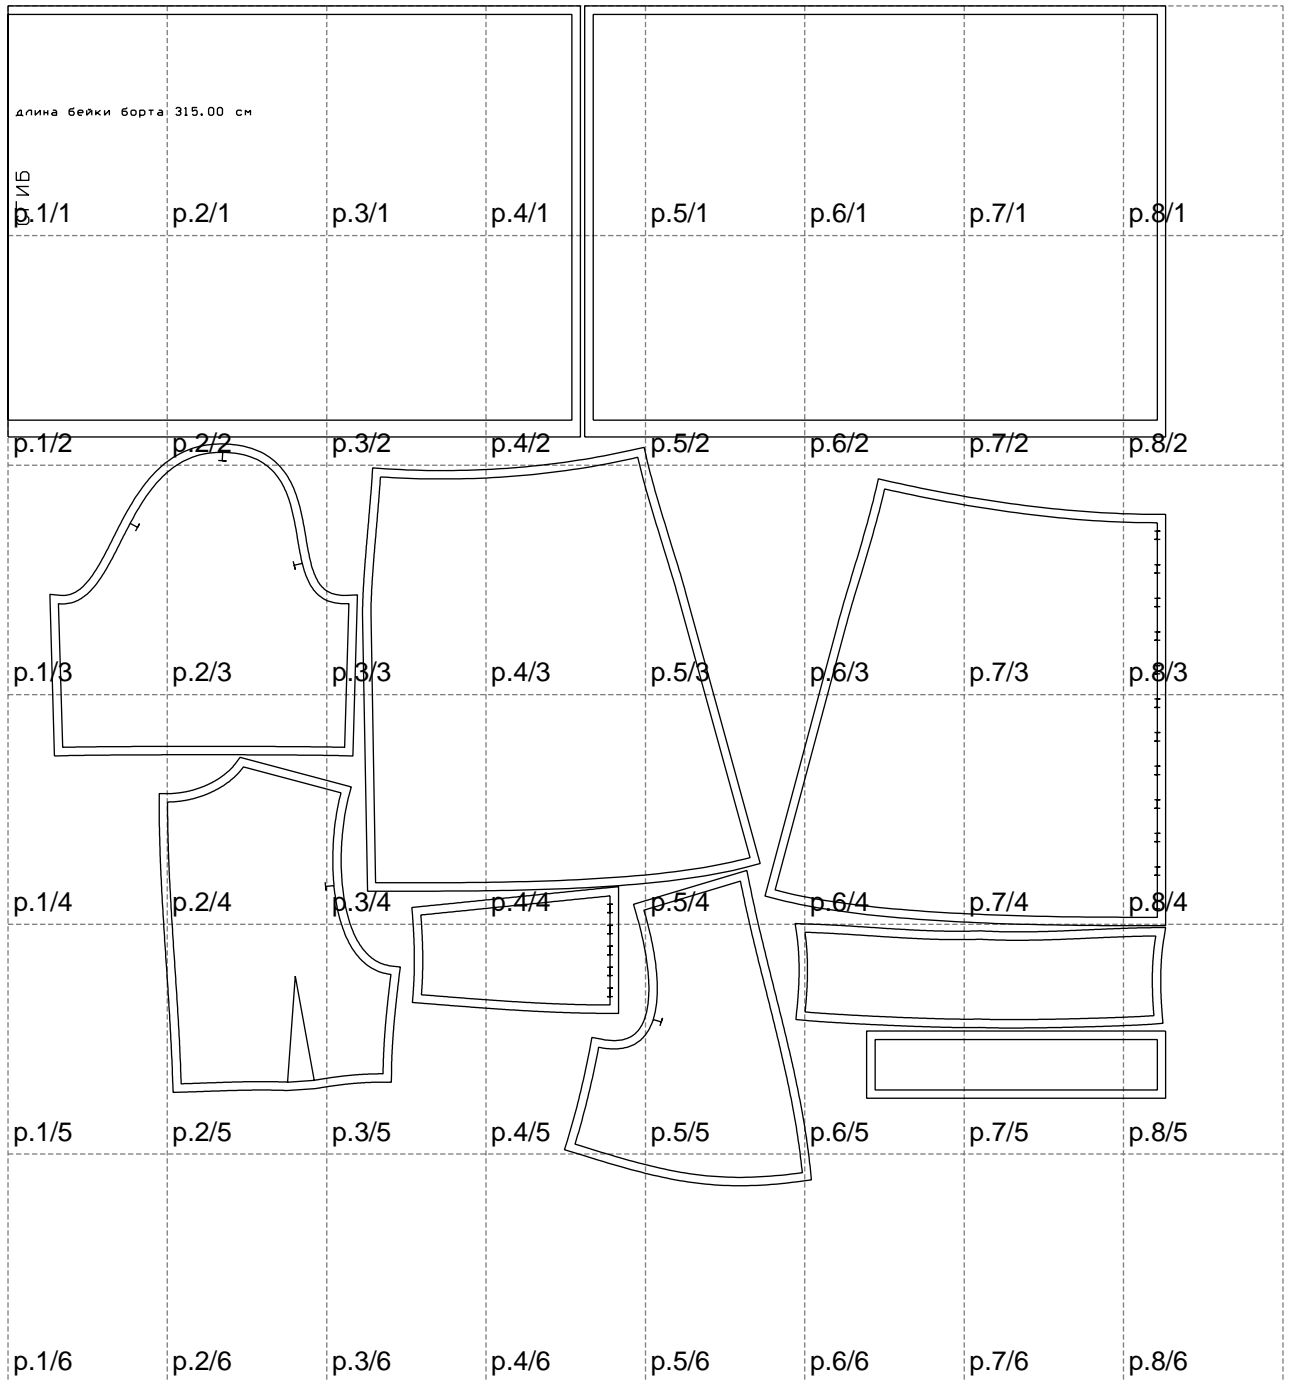

Not for print

Paper size: A4, size:1378.80 x1404.88 mm

# Example

size:1499.00 x2593.63 mm

Maneken =1 ver.0

rz\_1=170

rz\_16=96

rz\_17=82

rz\_18=76

rz\_19=104

rz\_20=101.8

---

. . . . .  
. . . . .  
. . . . .