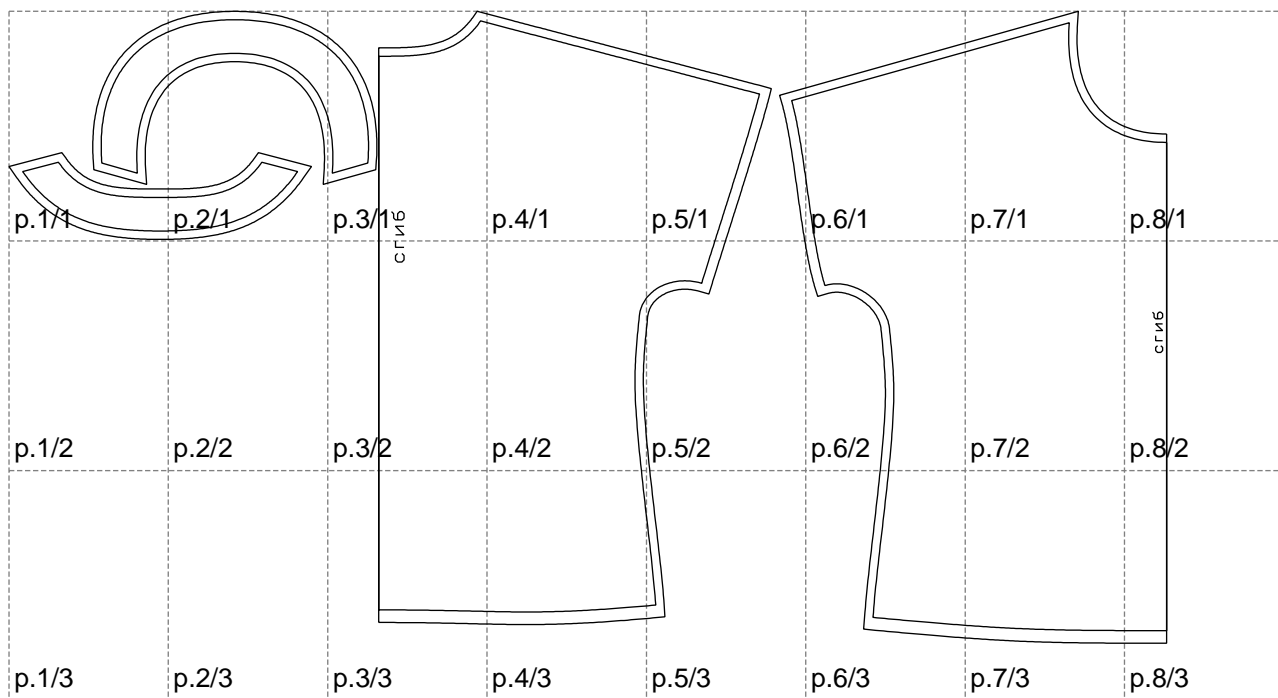

Not for print

Paper size: A4, size:1378.83 x752.42 mm

# Example

size:1499.00 x1446.58 mm

Maneken =1 ver.0

rz\_1=170

rz\_16=120

rz\_17=104

rz\_18=103.6

rz\_19=128

rz\_20=125.1

---

. . . . .  
. . . . .  
. . . . .