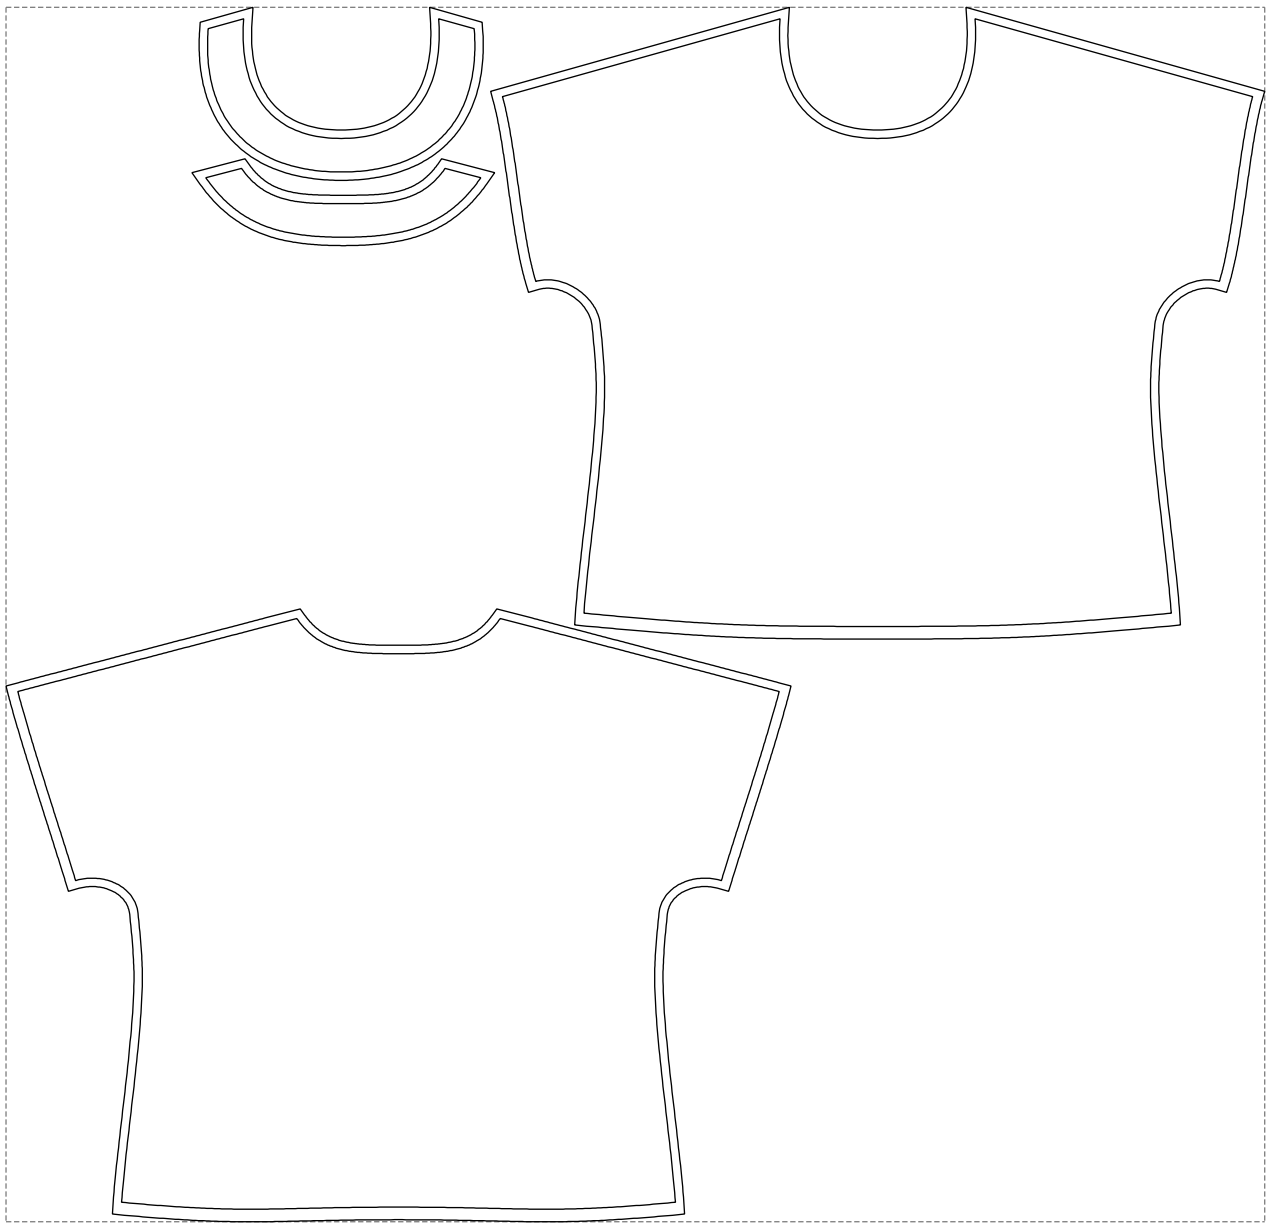

# Example

size:1499.00 x1446.58 mm

Maneken =1 ver.0

rz\_1=170

rz\_16=120

rz\_17=104

rz\_18=103.6

rz\_19=128