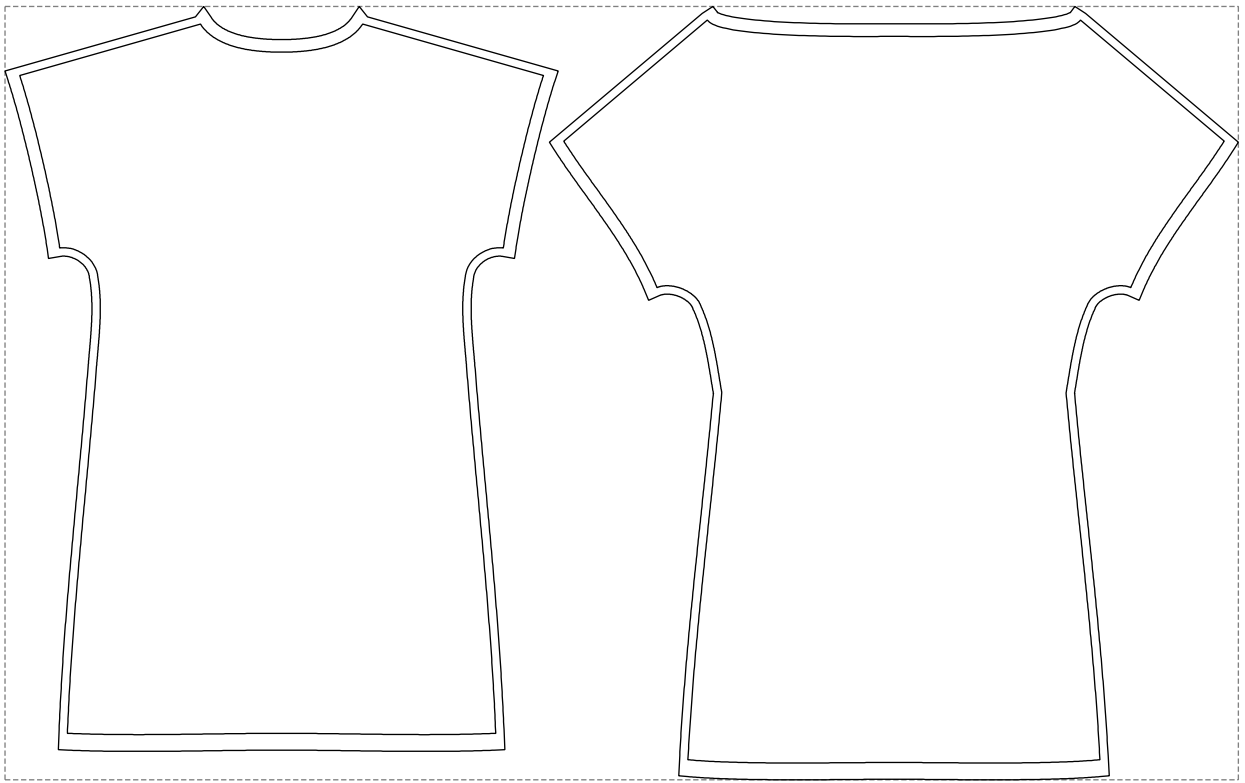

# Example

size:1469.00 x921.30 mm

Maneken =1 ver.0

rz\_1=170

rz\_16=92

rz\_17=78.8

rz\_18=71.8

rz\_19=100