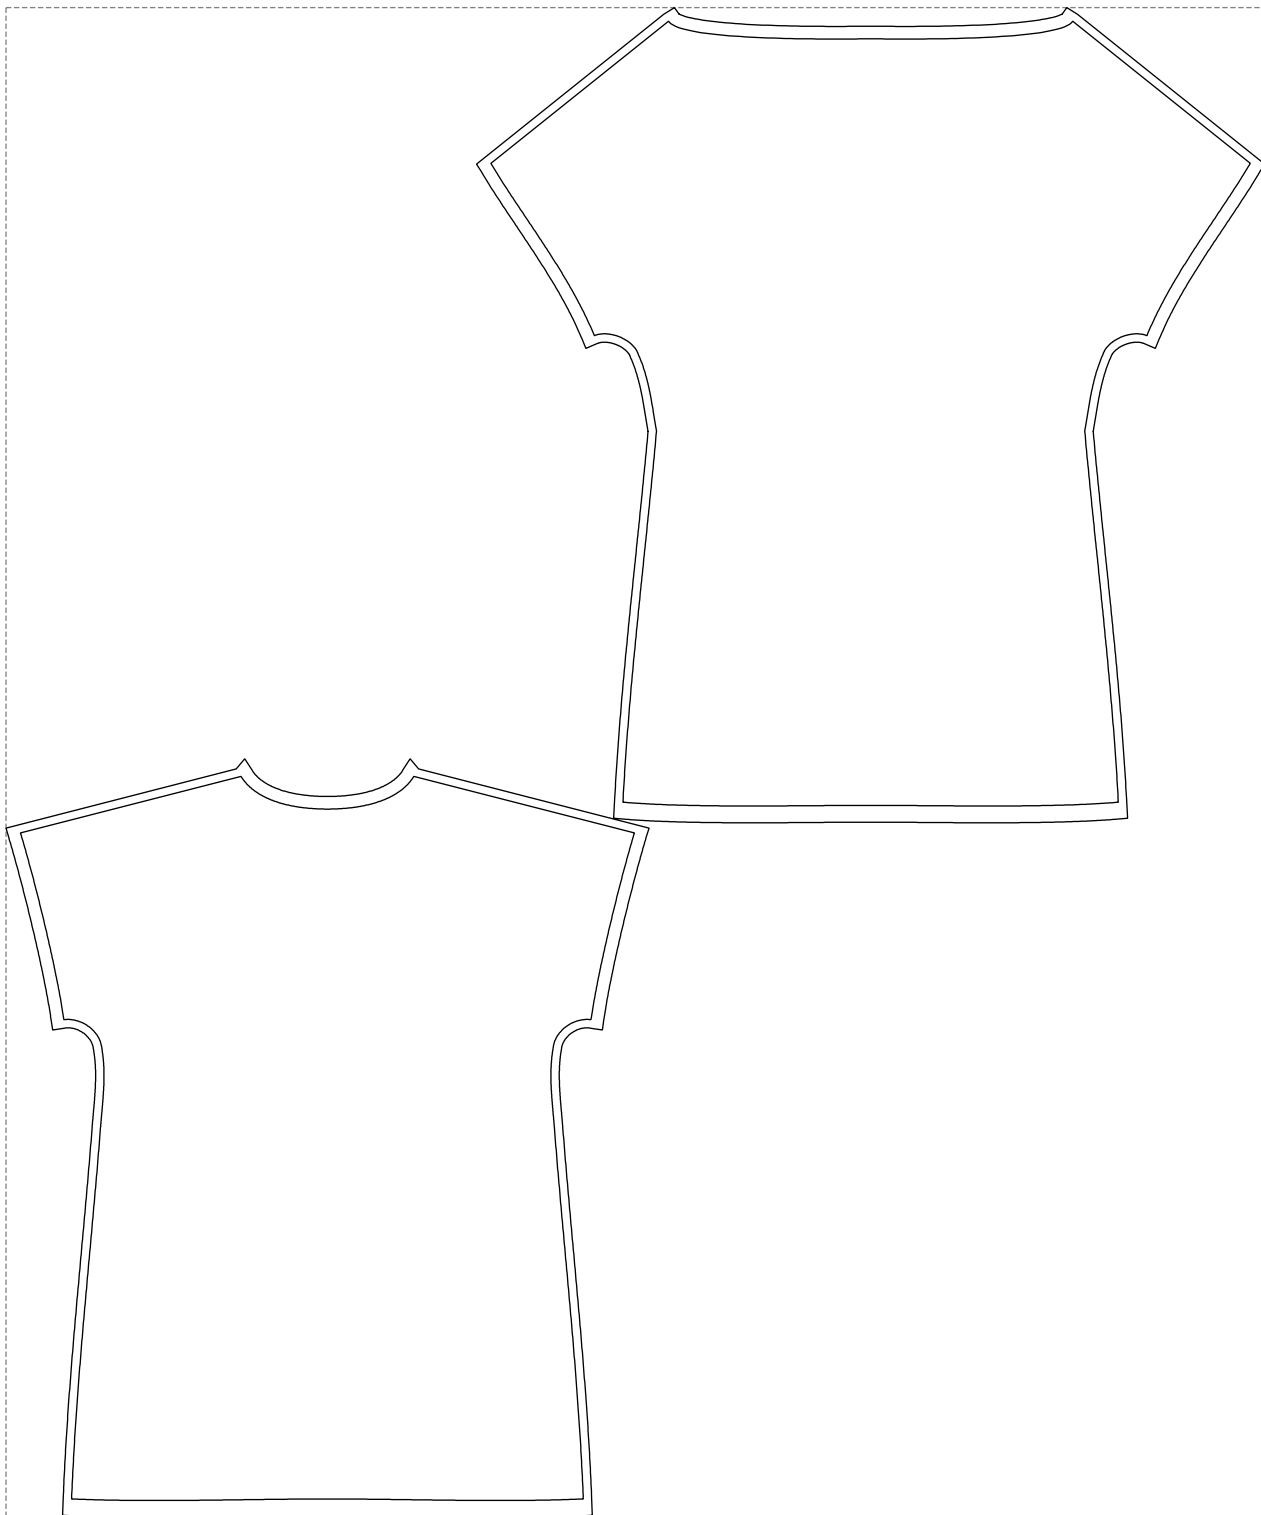

Not for print

Paper size: A4, size:855.76 x971.04 mm

# Example

size:1499.00 x1798.34 mm

Maneken =1 ver.0

rz\_1=170

rz\_16=112

rz\_17=96.2

rz\_18=94

rz\_19=120