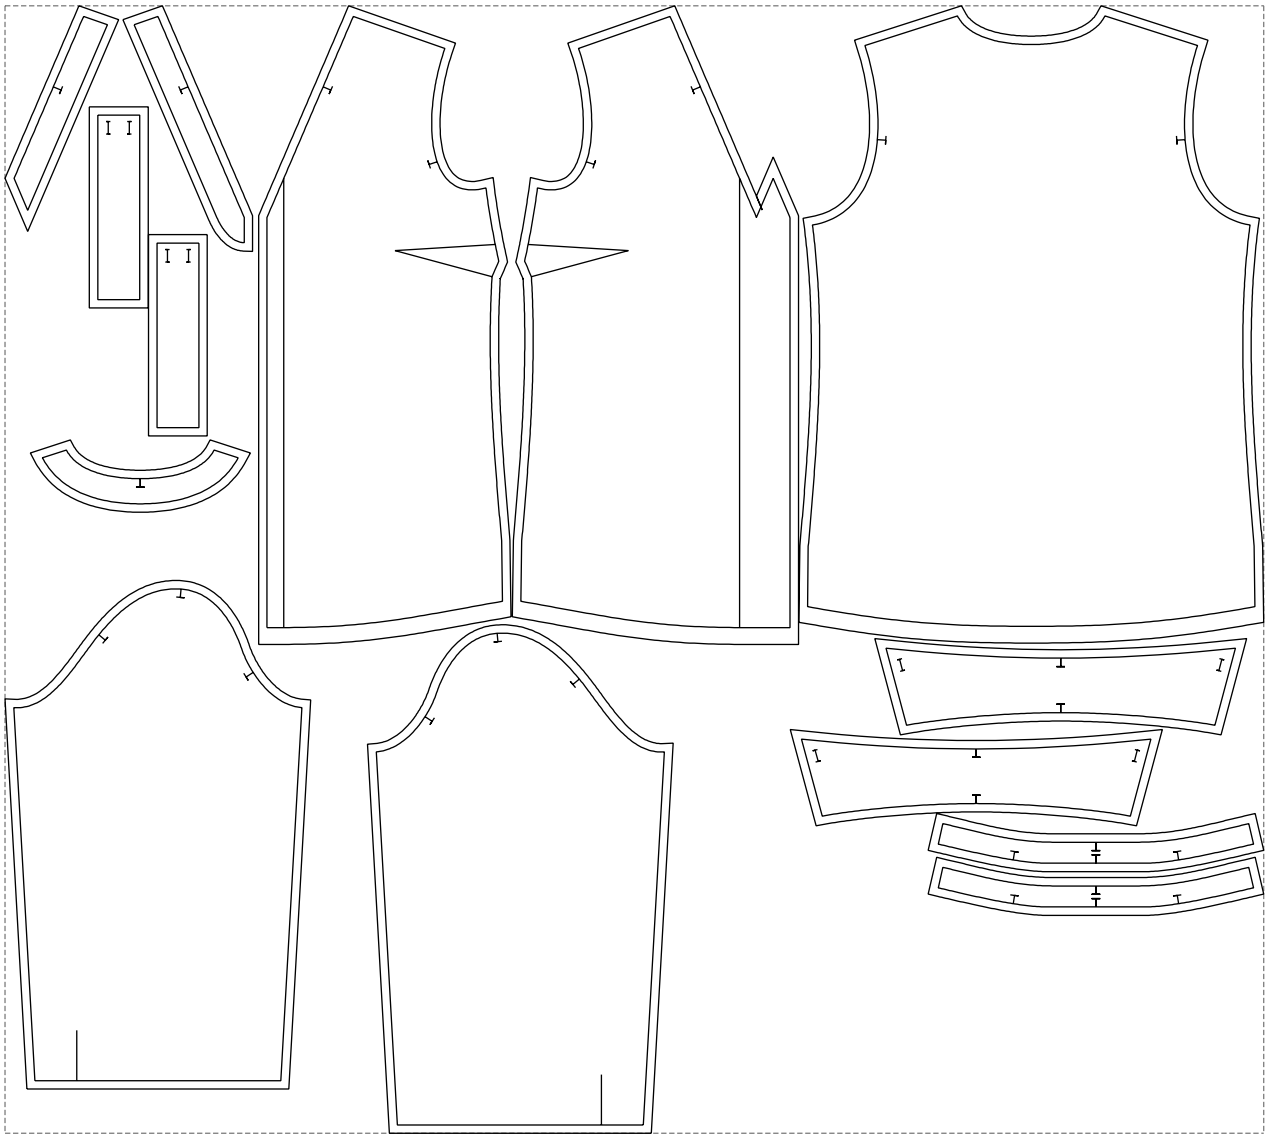

# Example

size:1499.00 x1342.98 mm

Maneken =1 ver.0

rz\_1=170

rz\_16=92

rz\_17=78.8

rz\_18=71.8

rz\_19=100