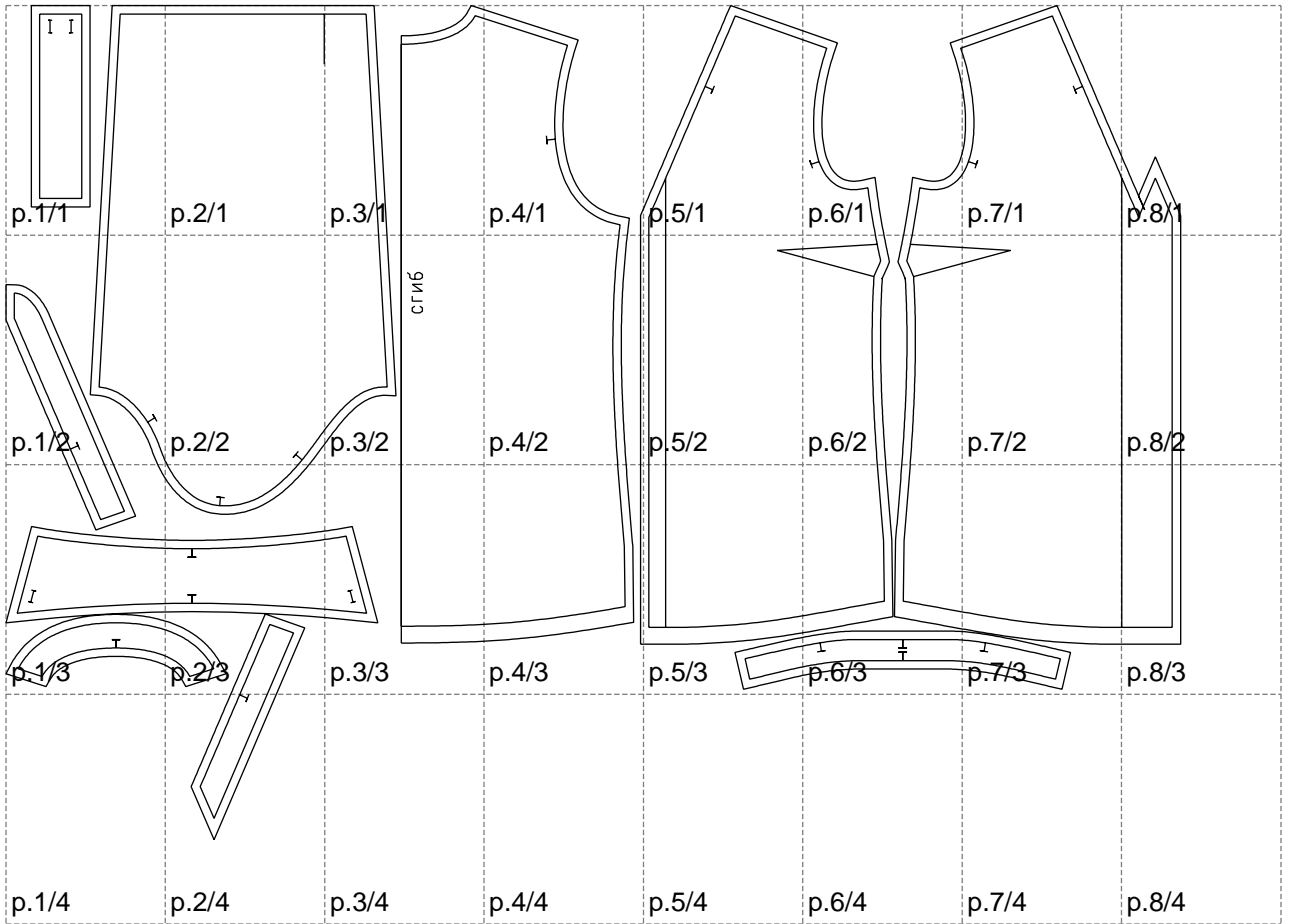

Not for print

Paper size: A4, size:1399.00 x993.34 mm

# Example

size:1499.00 x1342.98 mm

Maneken =1 ver.0

rz\_1=170

rz\_16=92

rz\_17=78.8

rz\_18=71.8

rz\_19=100

rz\_20=98.1

---

. . . . .  
. . . . .  
. . . . .