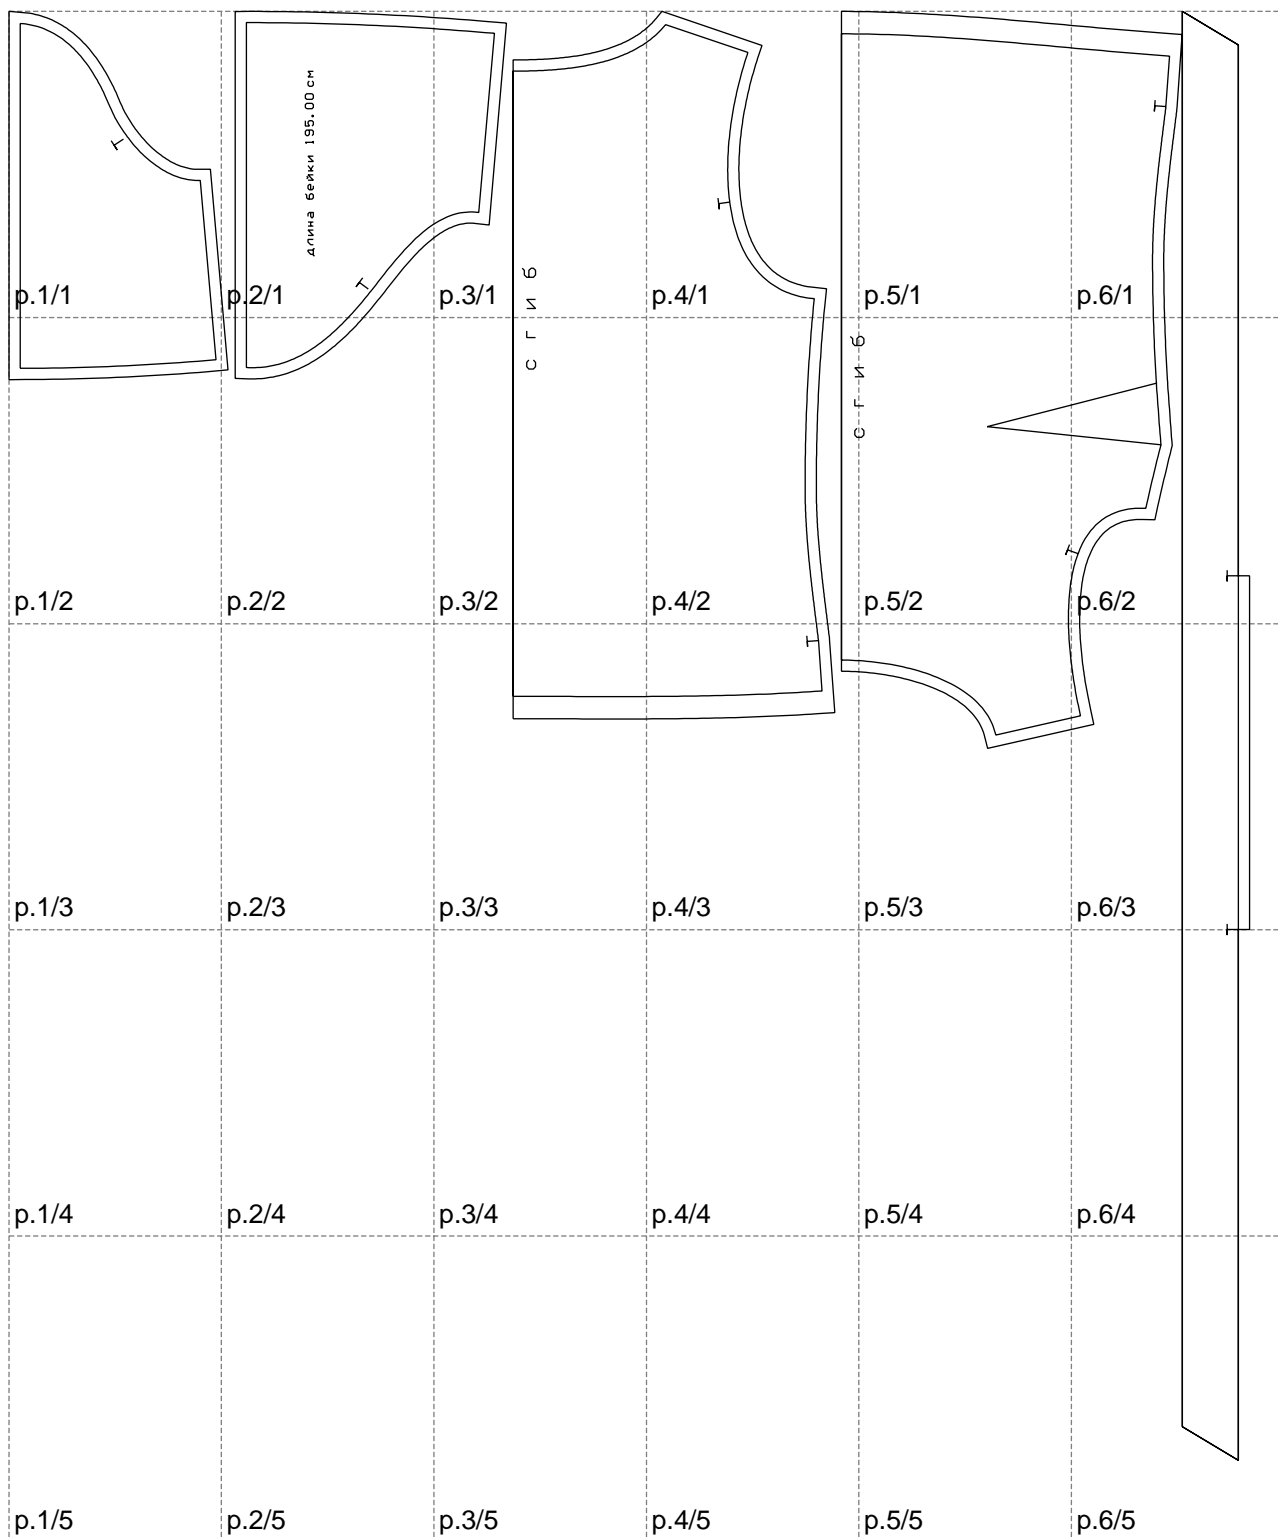

Not for print

Paper size: A4, size:1108.22 x1294.00 mm

# Example

size:1499.00 x1294.00 mm

Maneken =1 ver.0

rz\_1=170

rz\_16=100

rz\_17=85.4

rz\_18=80.2

rz\_19=108

rz\_20=105.4

---

. . . . .  
. . . . .  
. . . . .