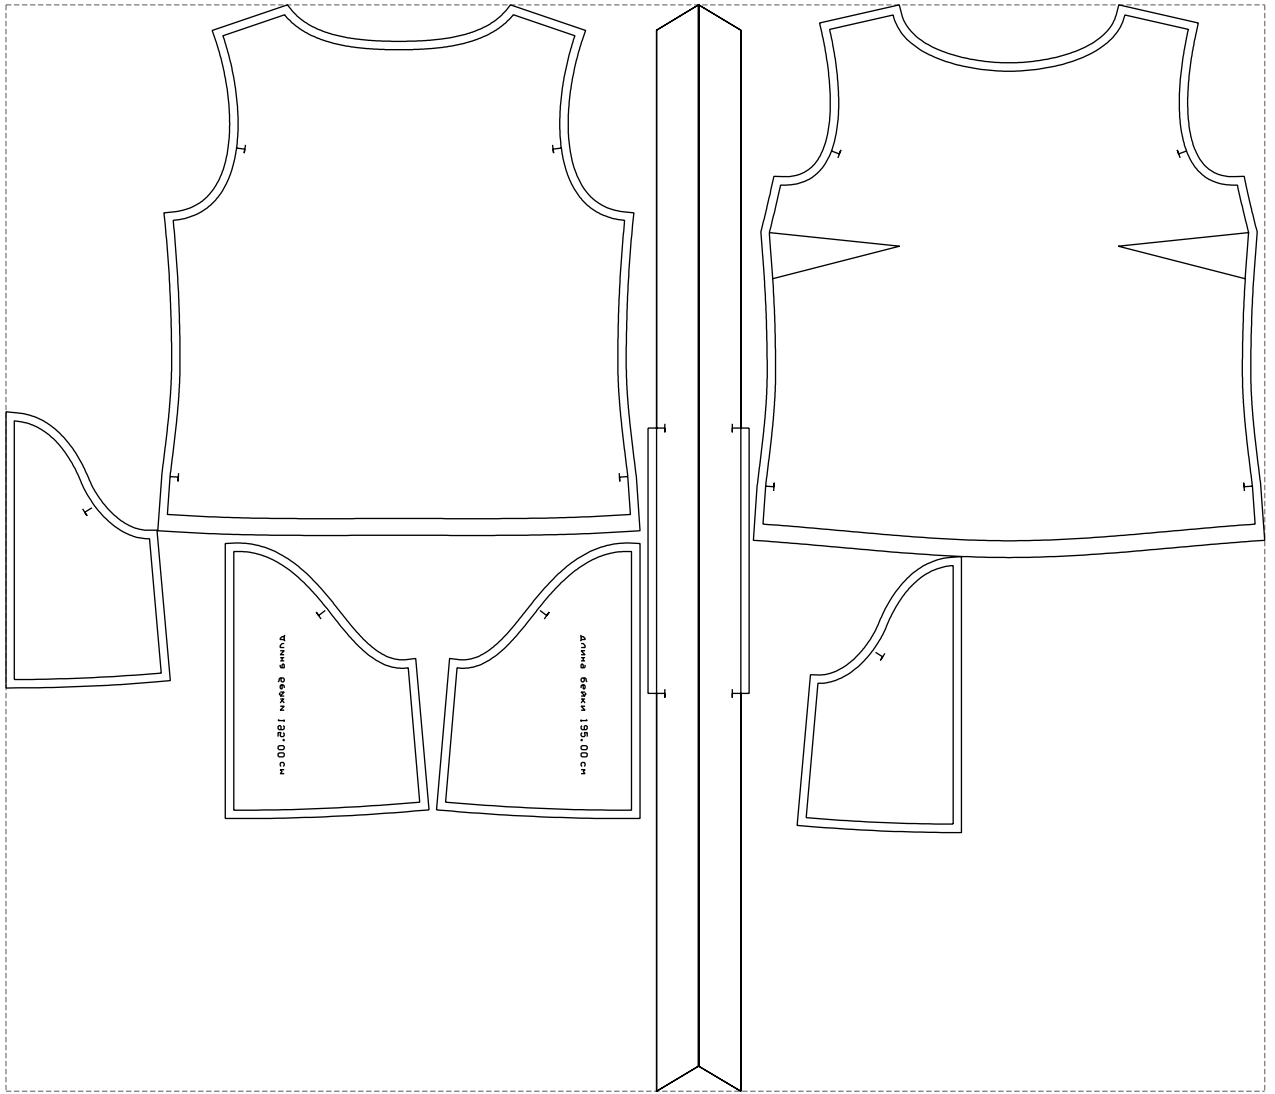

Not for print

Paper size: A4, size:1108.22 x1294.00 mm

# Example

size:1499.00 x1294.00 mm

Maneken =1 ver.0

rz\_1=170

rz\_16=100

rz\_17=85.4

rz\_18=80.2

rz\_19=108

rz\_20=105.4

---

. . . . .  
. . . . .  
. . . . .