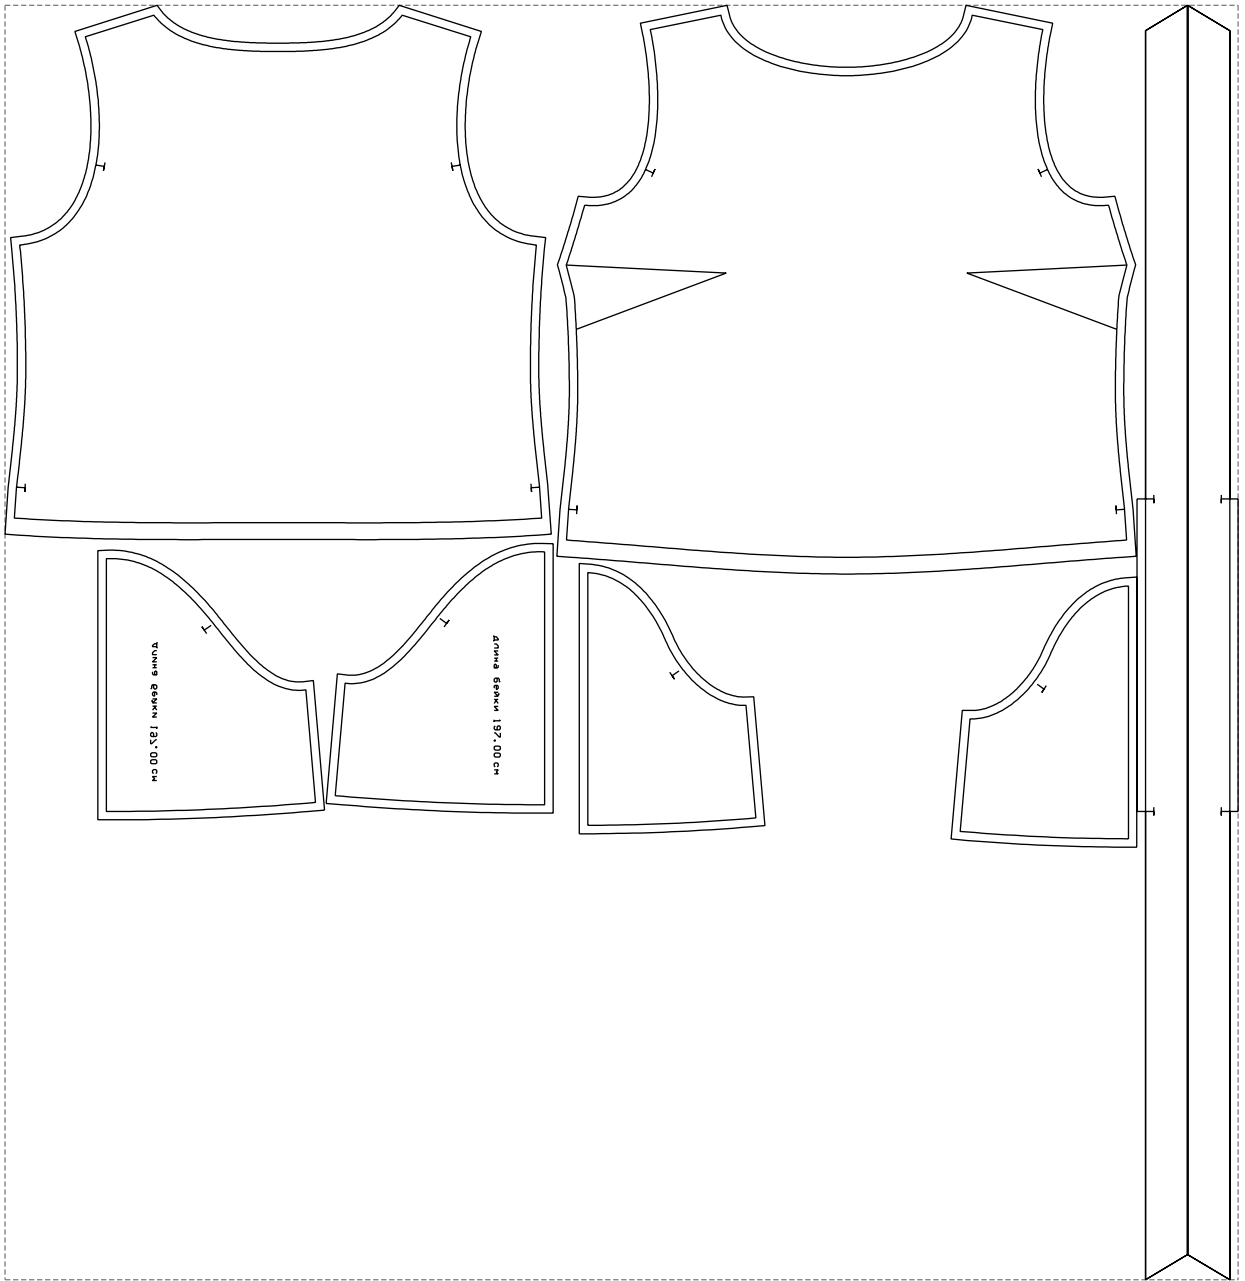

Not for print

Paper size: A4, size:1247.99 x1518.00 mm

# Example

size:1468.70 x1518.00 mm

Maneken =1 ver.0

rz\_1=170

rz\_16=116

rz\_17=100

rz\_18=98.8

rz\_19=124