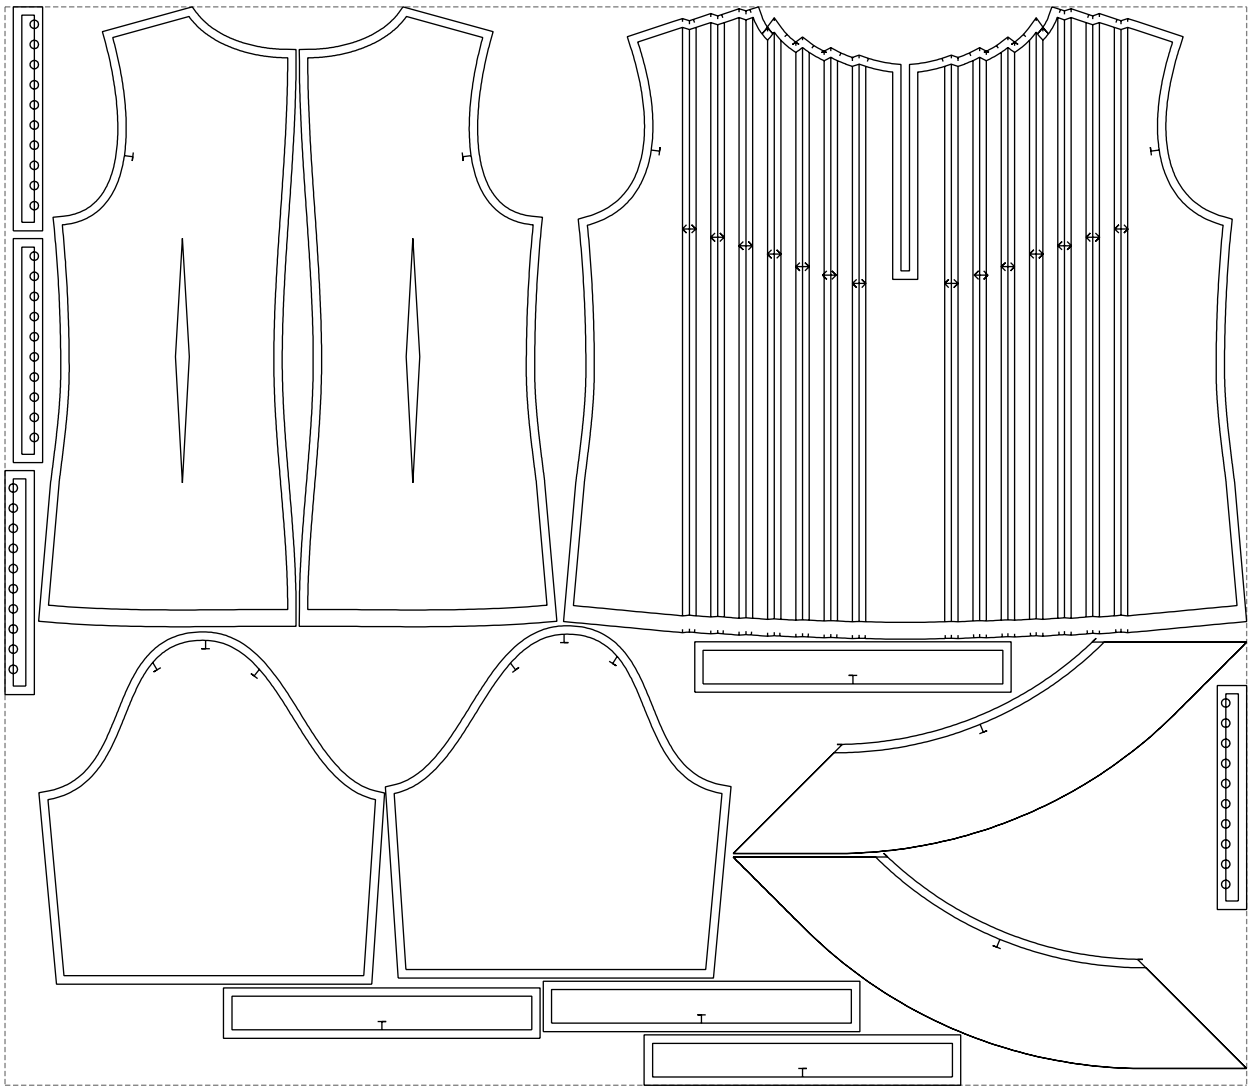

Not for print

Paper size: A4, size:1399.00 x753.28 mm

# Example

size:1478.95 x1284.63 mm

Maneken =1 ver.0

rz\_1=170

rz\_16=96

rz\_17=82

rz\_18=76

rz\_19=104