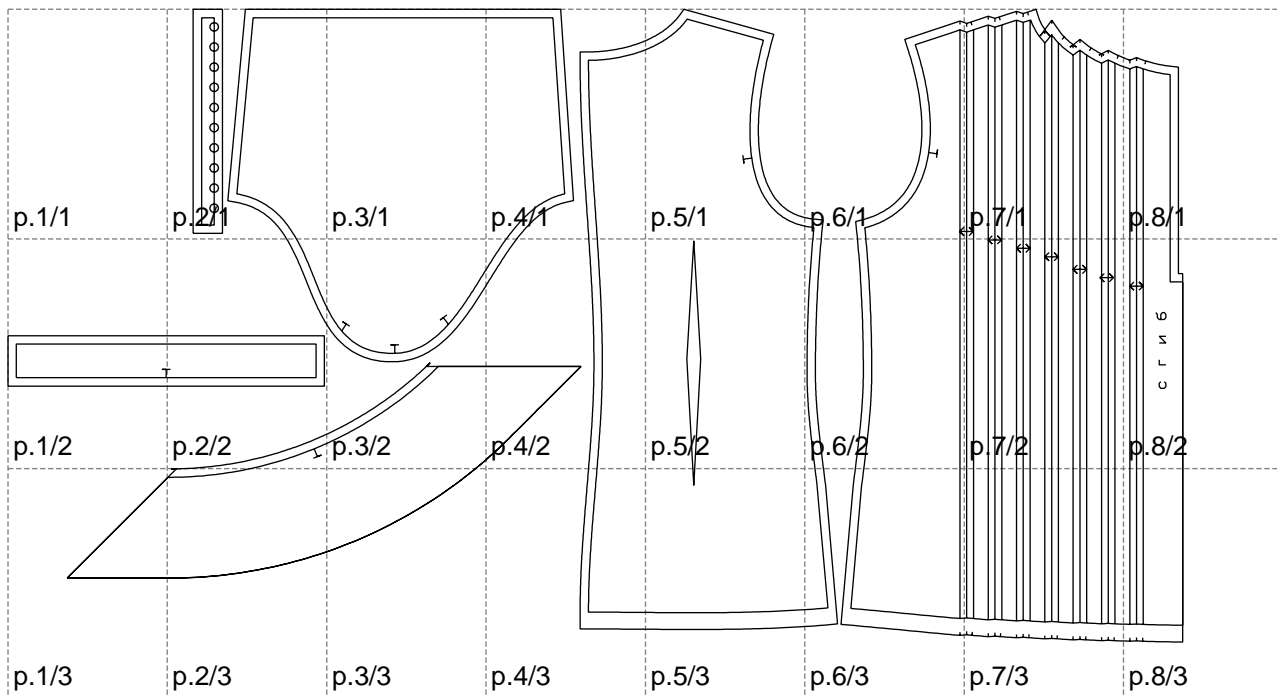

Not for print

Paper size: A4, size:1399.00 x753.28 mm

# Example

size:1478.95 x1284.63 mm

Maneken =1 ver.0

rz\_1=170

rz\_16=96

rz\_17=82

rz\_18=76

rz\_19=104

rz\_20=101.8

---

. . . . .  
. . . . .  
. . . . .