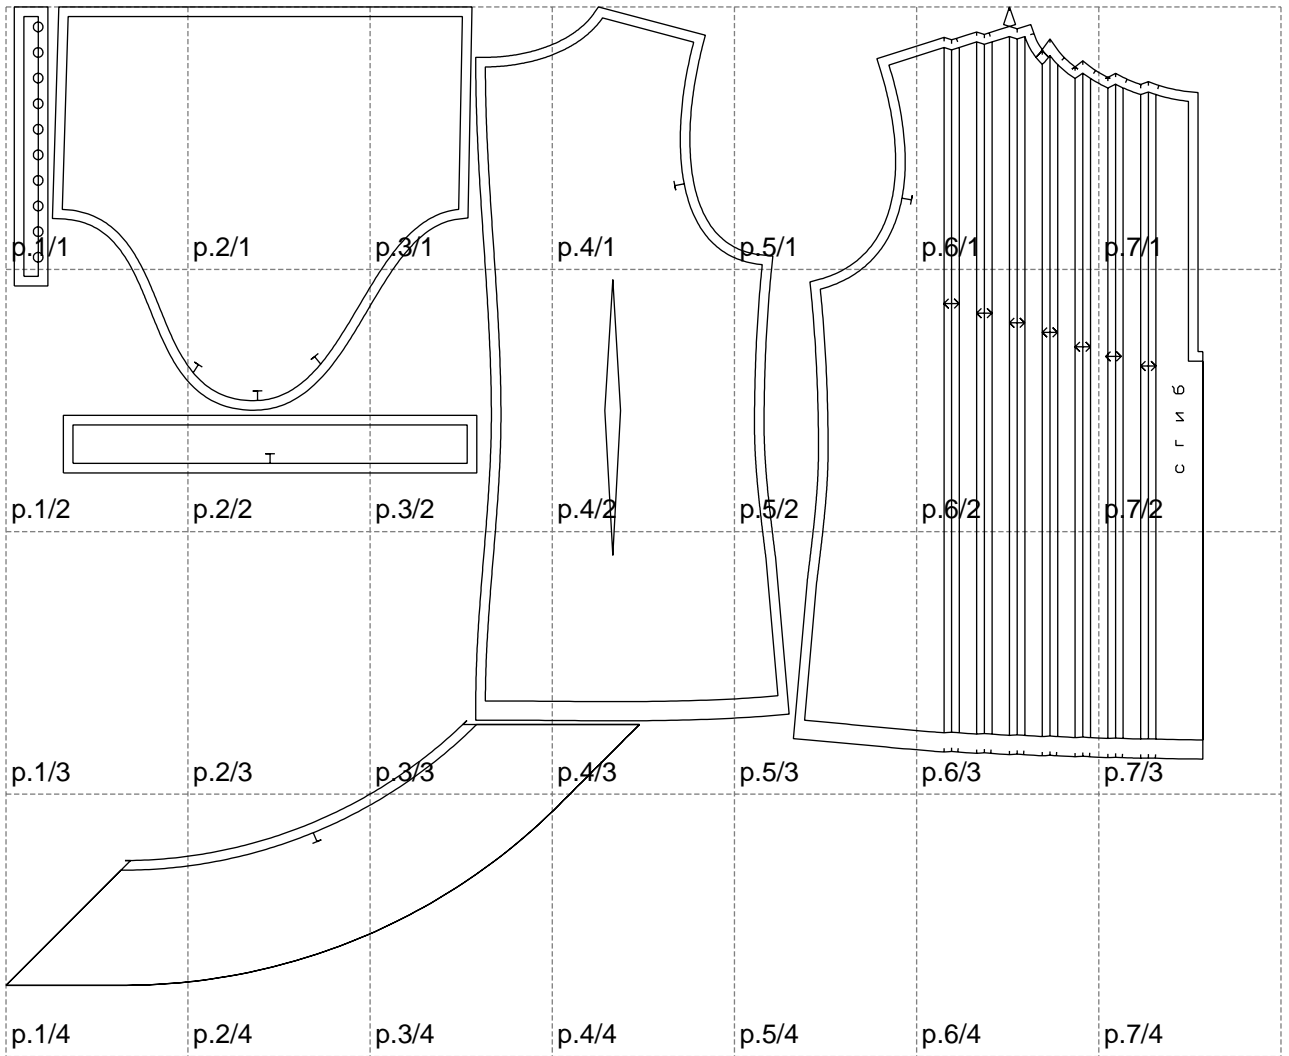

Not for print

Paper size: A4, size:1247.17 x1019.40 mm

# Example

size:1499.00 x1570.62 mm

Maneken =1 ver.0

rz\_1=170

rz\_16=104

rz\_17=88.9

rz\_18=84.4

rz\_19=112

rz\_20=109.3

---

. . . . .  
. . . . .  
. . . . .