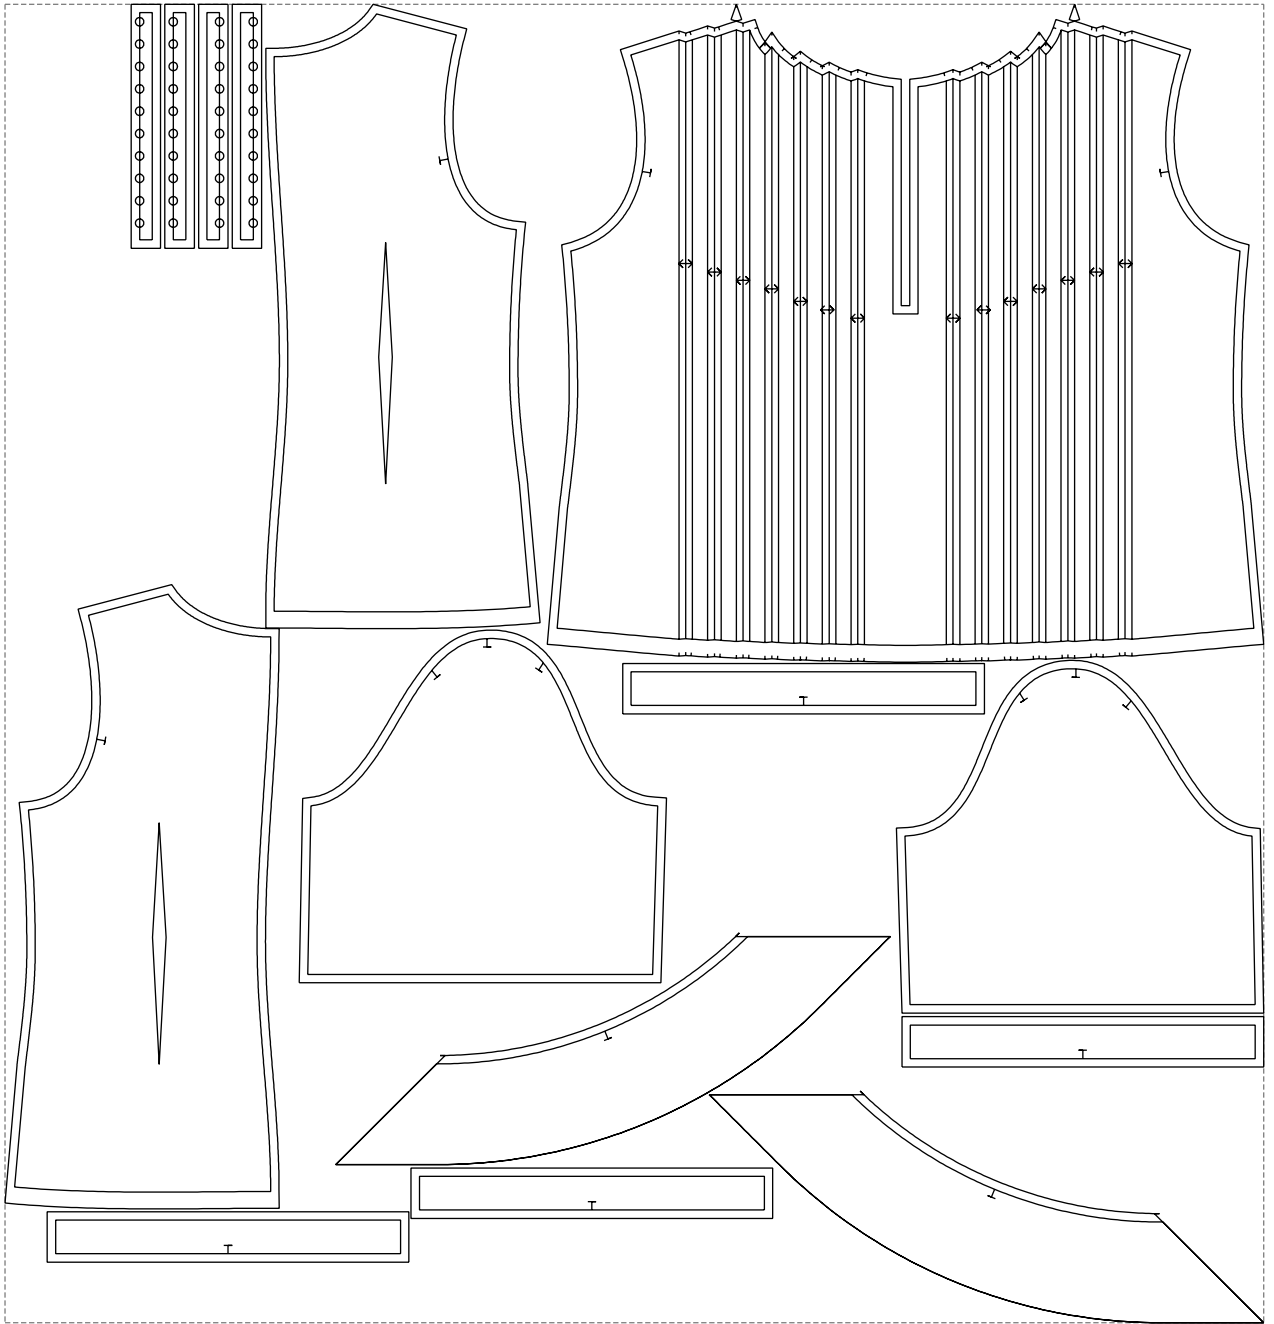

Not for print

Paper size: A4, size:1247.17 x1019.40 mm

# Example

size:1499.00 x1570.62 mm

Maneken =1 ver.0

rz\_1=170

rz\_16=104

rz\_17=88.9

rz\_18=84.4

rz\_19=112